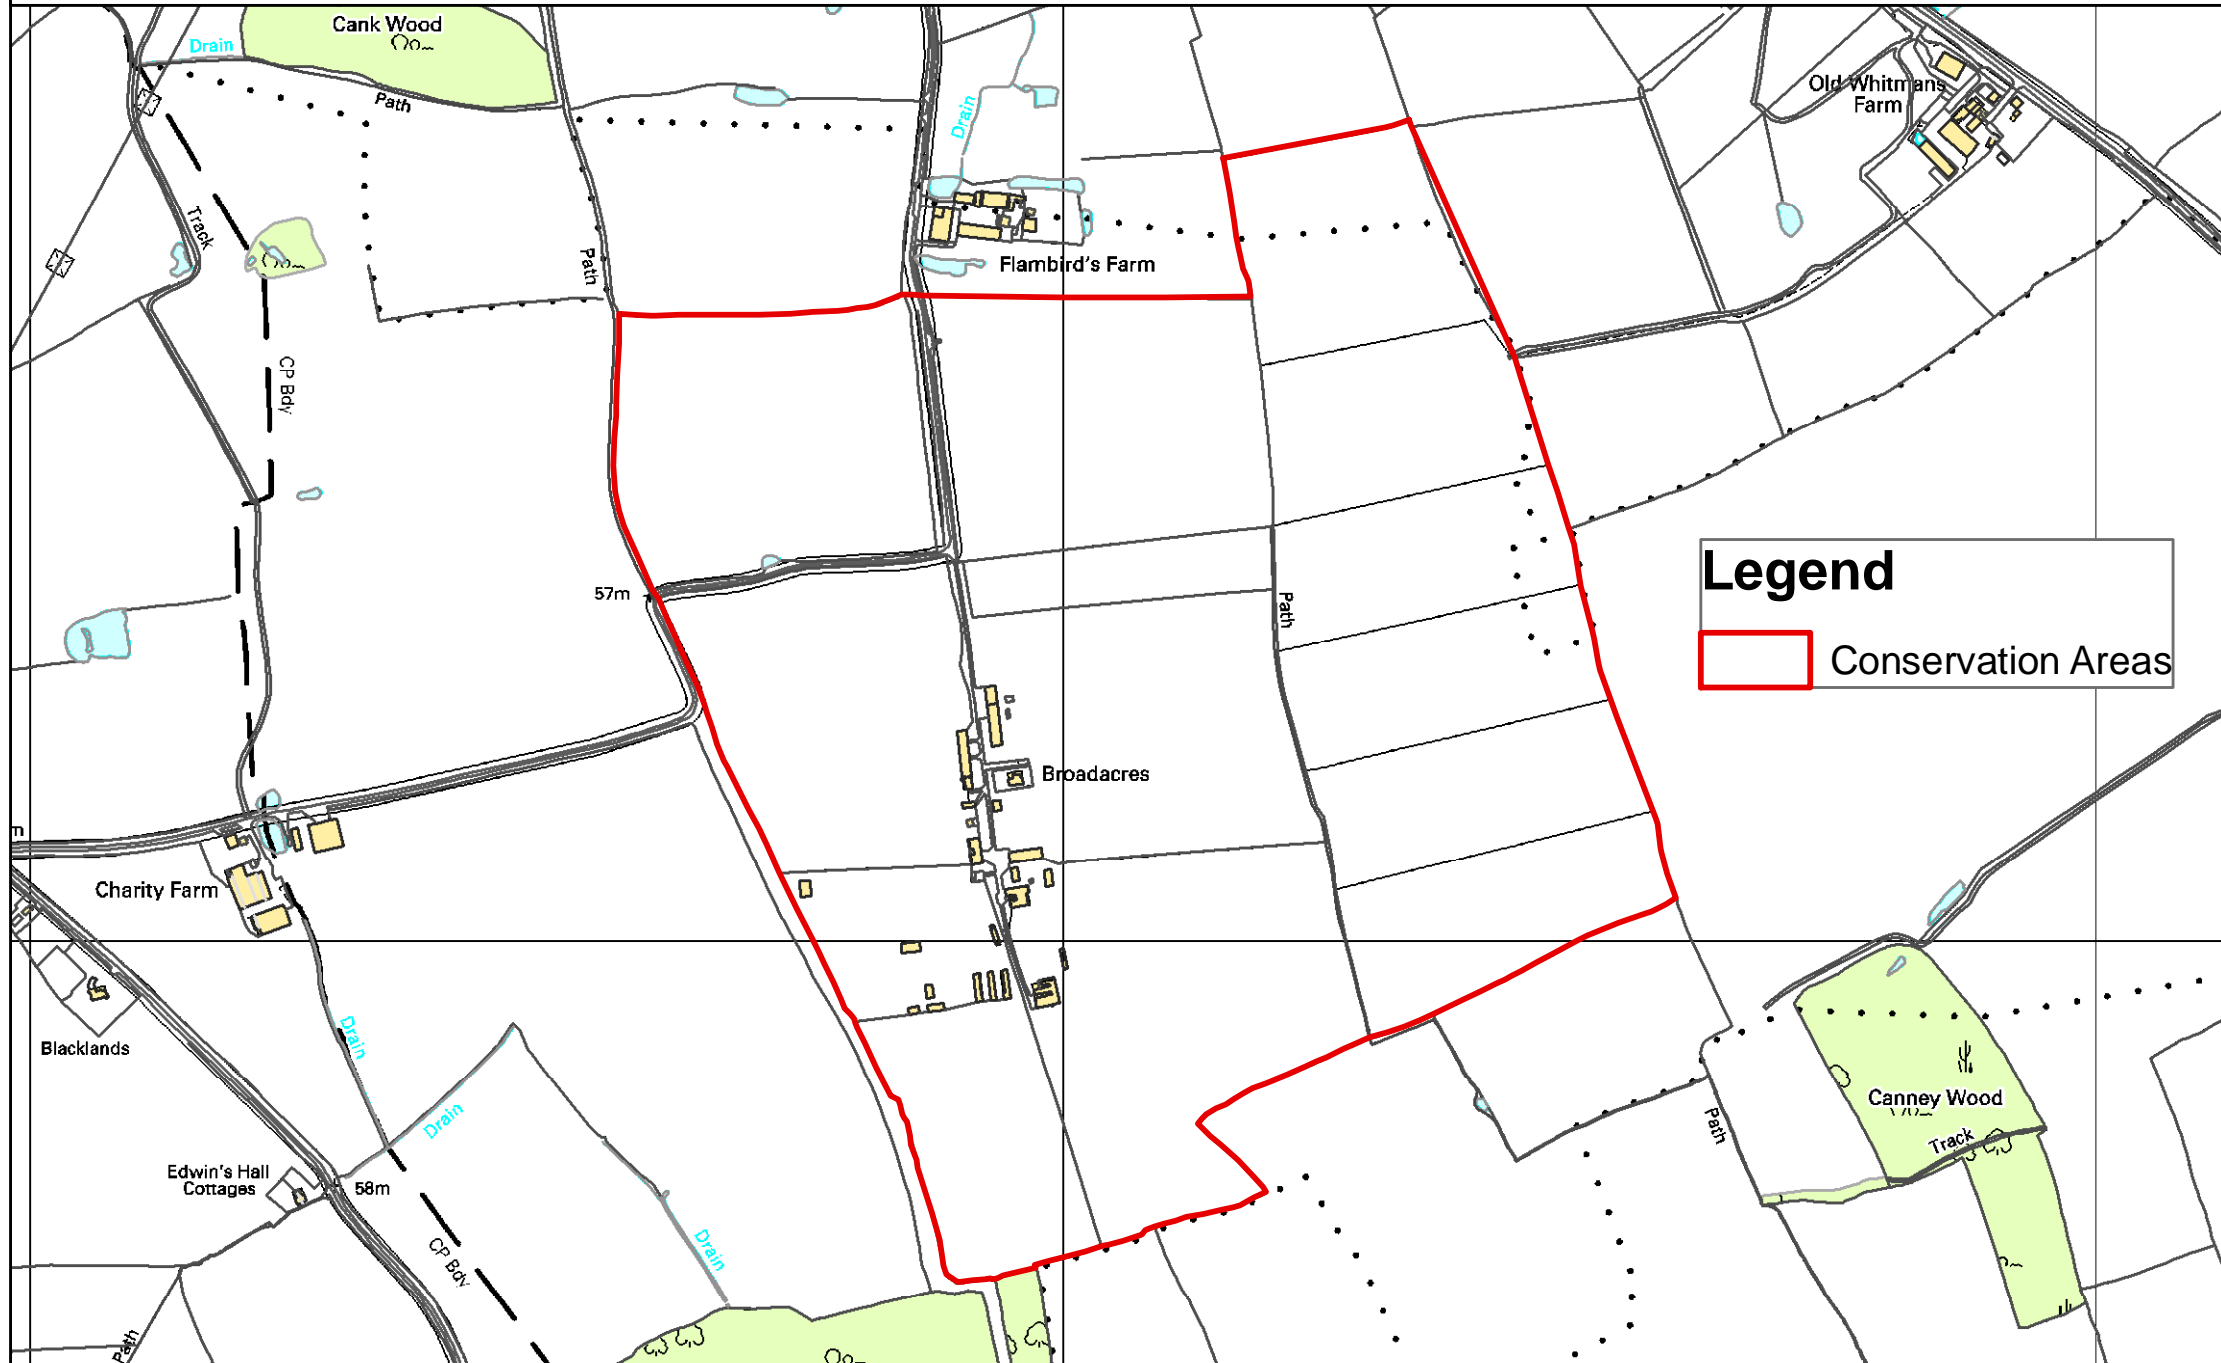

# Stow Maries First World War Airfield Conservation Area

**Legend**

 Conservation Areas

For reference purposes only. No further copies may be made.

This map is reproduced from Ordnance Survey material with the permission of Ordnance Survey on behalf of the Controller of Her Majesty's Stationery Office © Crown copyright. Unauthorised reproduction infringes Crown copyright and may lead to prosecution or civil proceedings. Maldon District Council 2009 - MLA100018588