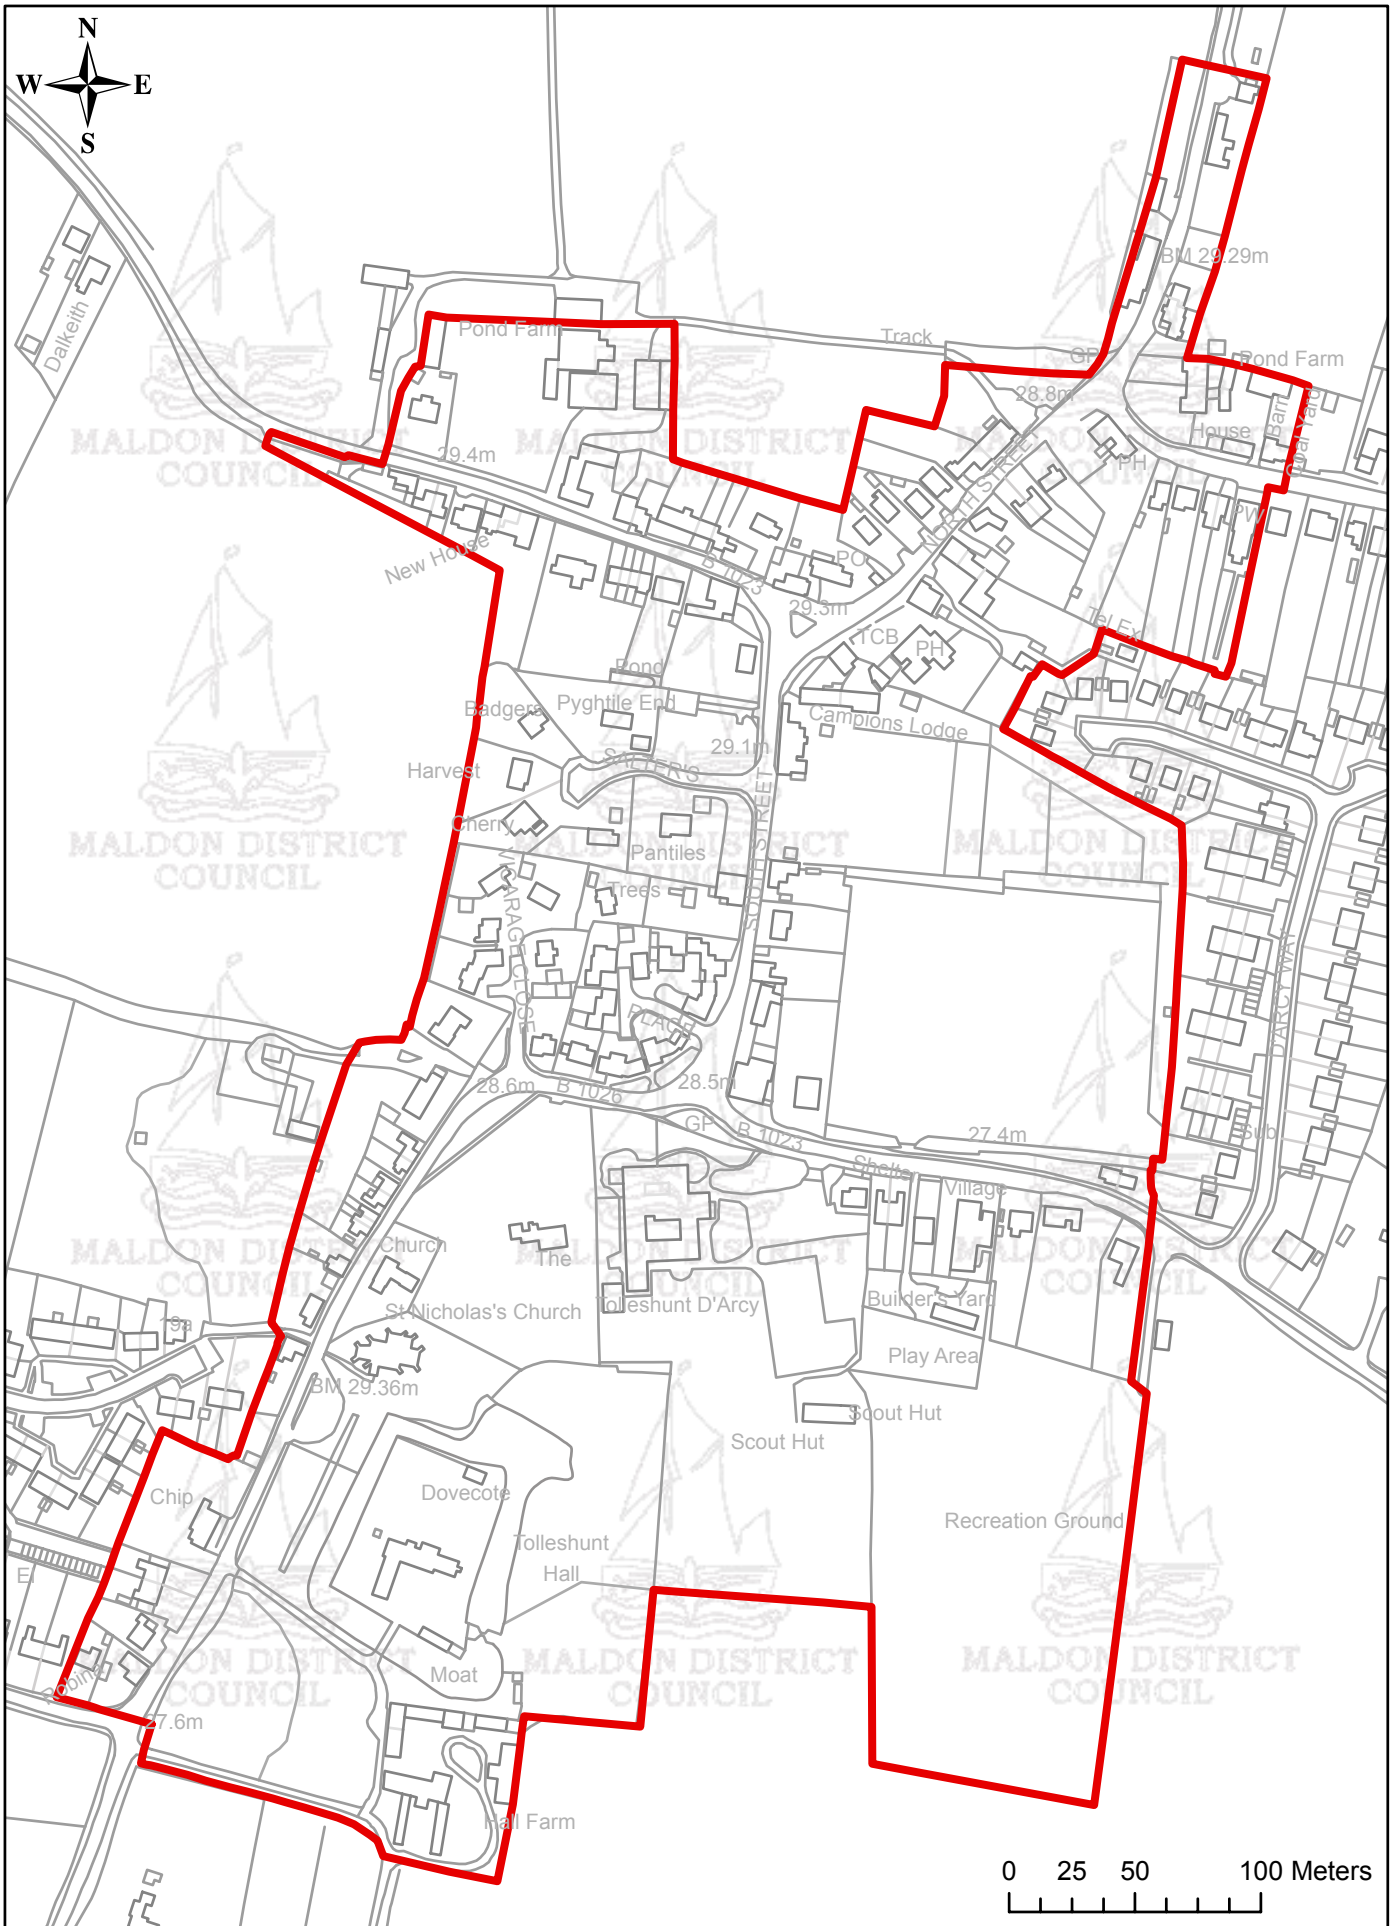

# Tolleshunt D'Arcy Conservation Area

For reference purposes only.  
No further copies may be made.  
This map is reproduced from Ordnance Survey material with the permission of Ordnance Survey on behalf of the Controller of Her Majesty's Stationery Office © Crown copyright.  
Unauthorised reproduction infringes Crown copyright and may lead to prosecution or civil proceedings.  
Maldon District Council 2007 - MLA100018588