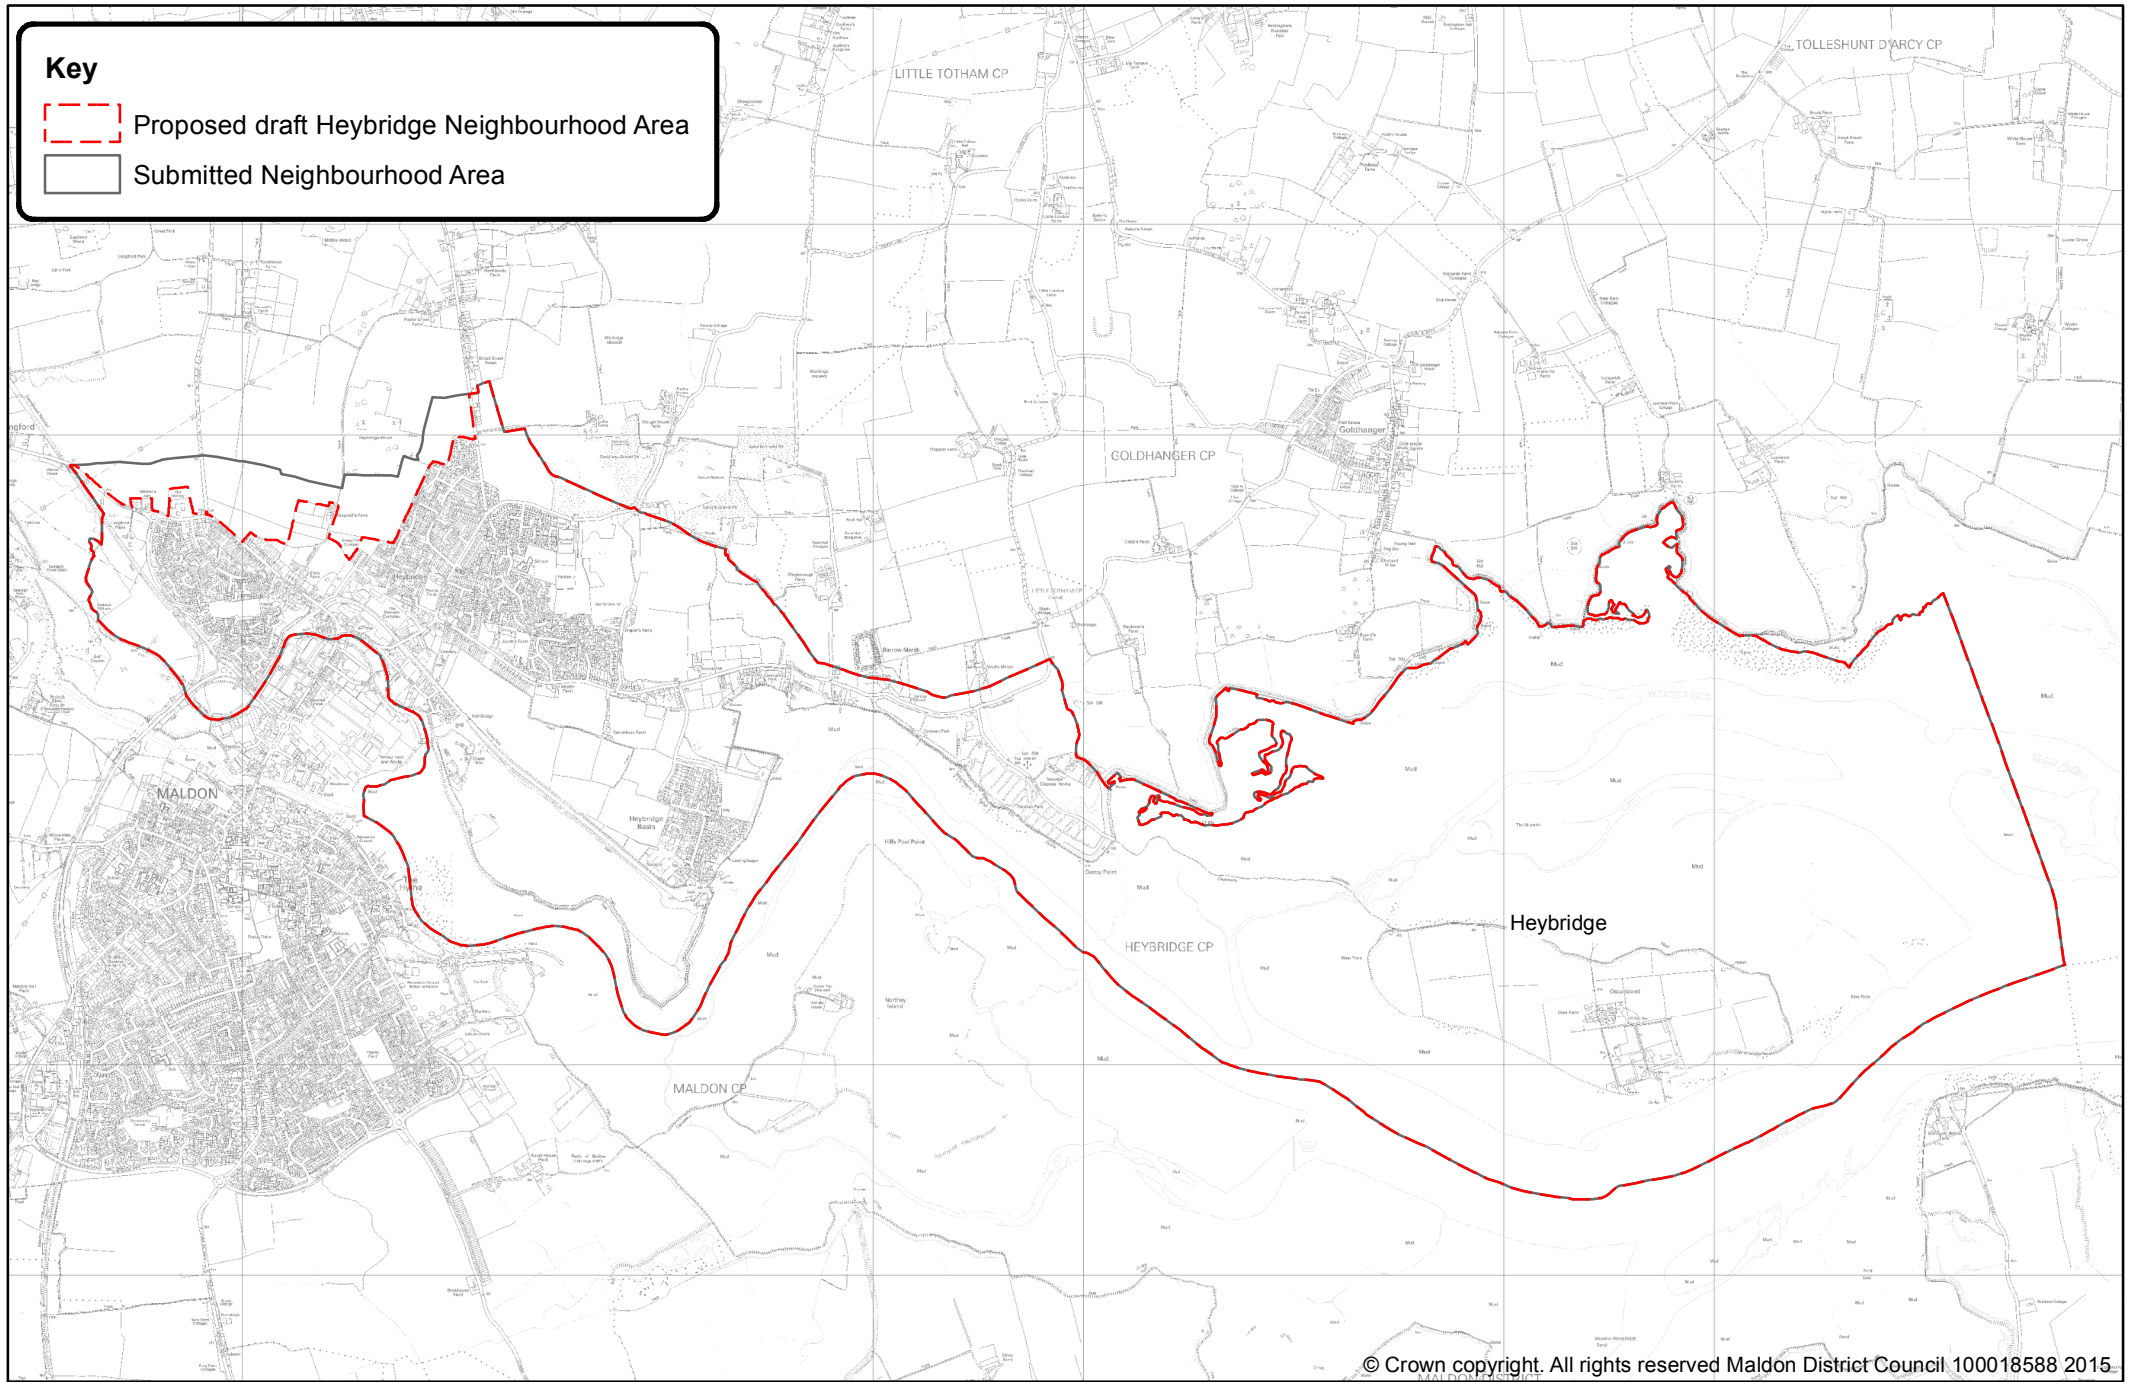

Key

-  Proposed draft Heybridge Neighbourhood Area
-  Submitted Neighbourhood Area

© Crown copyright. All rights reserved Maldon District Council 100018588 2015

Maldon District Council
Proposed draft amendment to the boundary for designation of a
neighbourhood area for Heybridge.