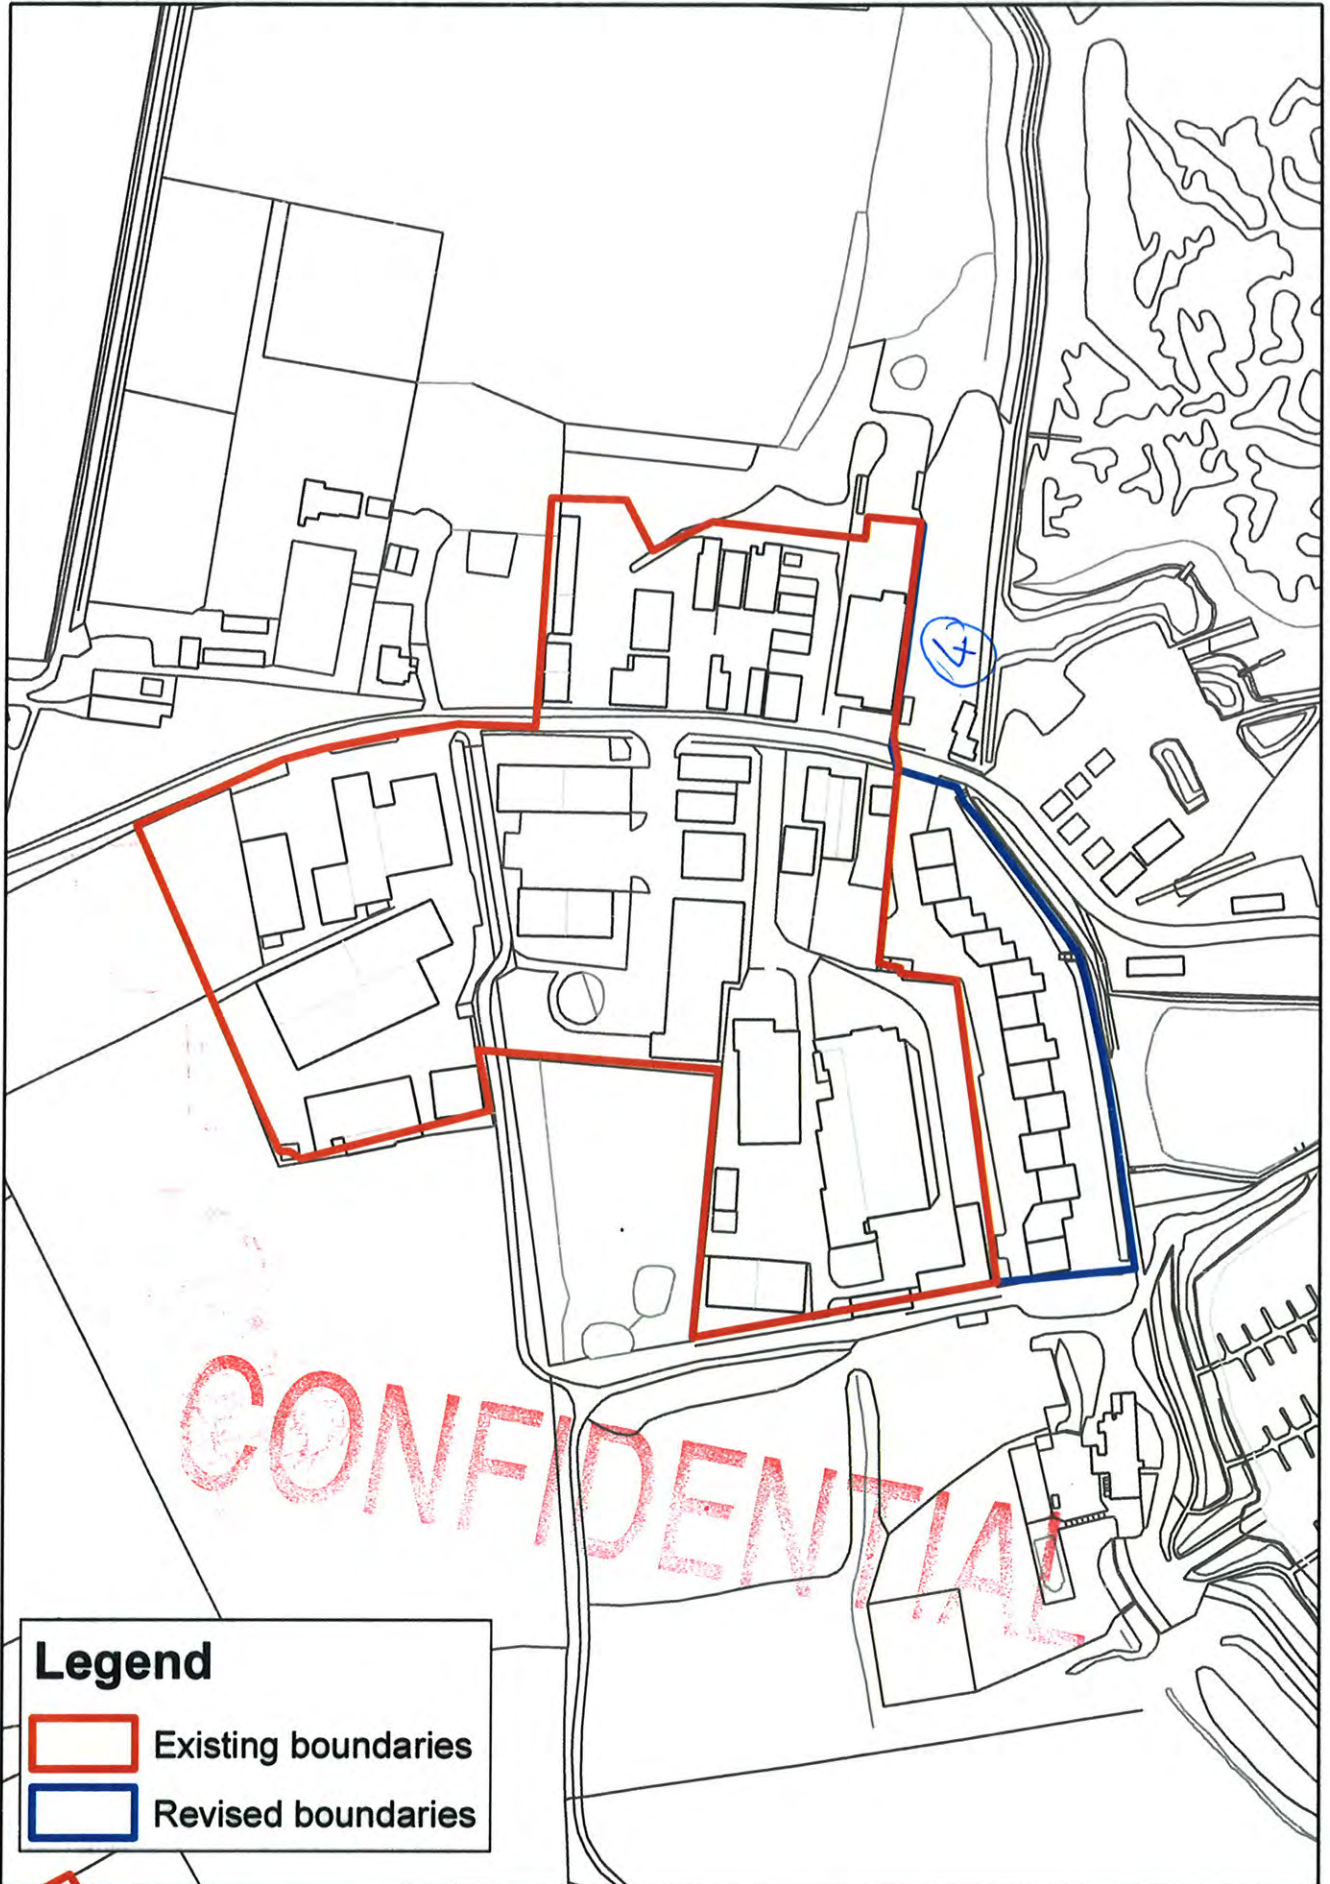

Burnham-on-Crouch South (1)

Legend

- Existing boundaries
- Revised boundaries

Burnham-on-Crouch South (2)

Legend

- Existing boundaries
- Revised boundaries

Cock Clarks

Cold Norton

North Farnbridge North

Legend

-  Existing boundaries
-  Revised boundaries

North Fambridge South

Purleigh East

Purleigh West

Southminster

St. Lawrence

Legend

- Existing boundaries
- Revised boundaries

Steeple

Stow Maries

Tillingham

Tollesbury

Tollesbury East

Legend

-  Existing boundaries
-  Revised boundaries

Tolleshunt D'Arcy

Tolleshunt Knights

Tolleshunt Major

Wickham Bishops East

Wickham Bishops West

Woodham Mortimer

Woodham Mortimer West