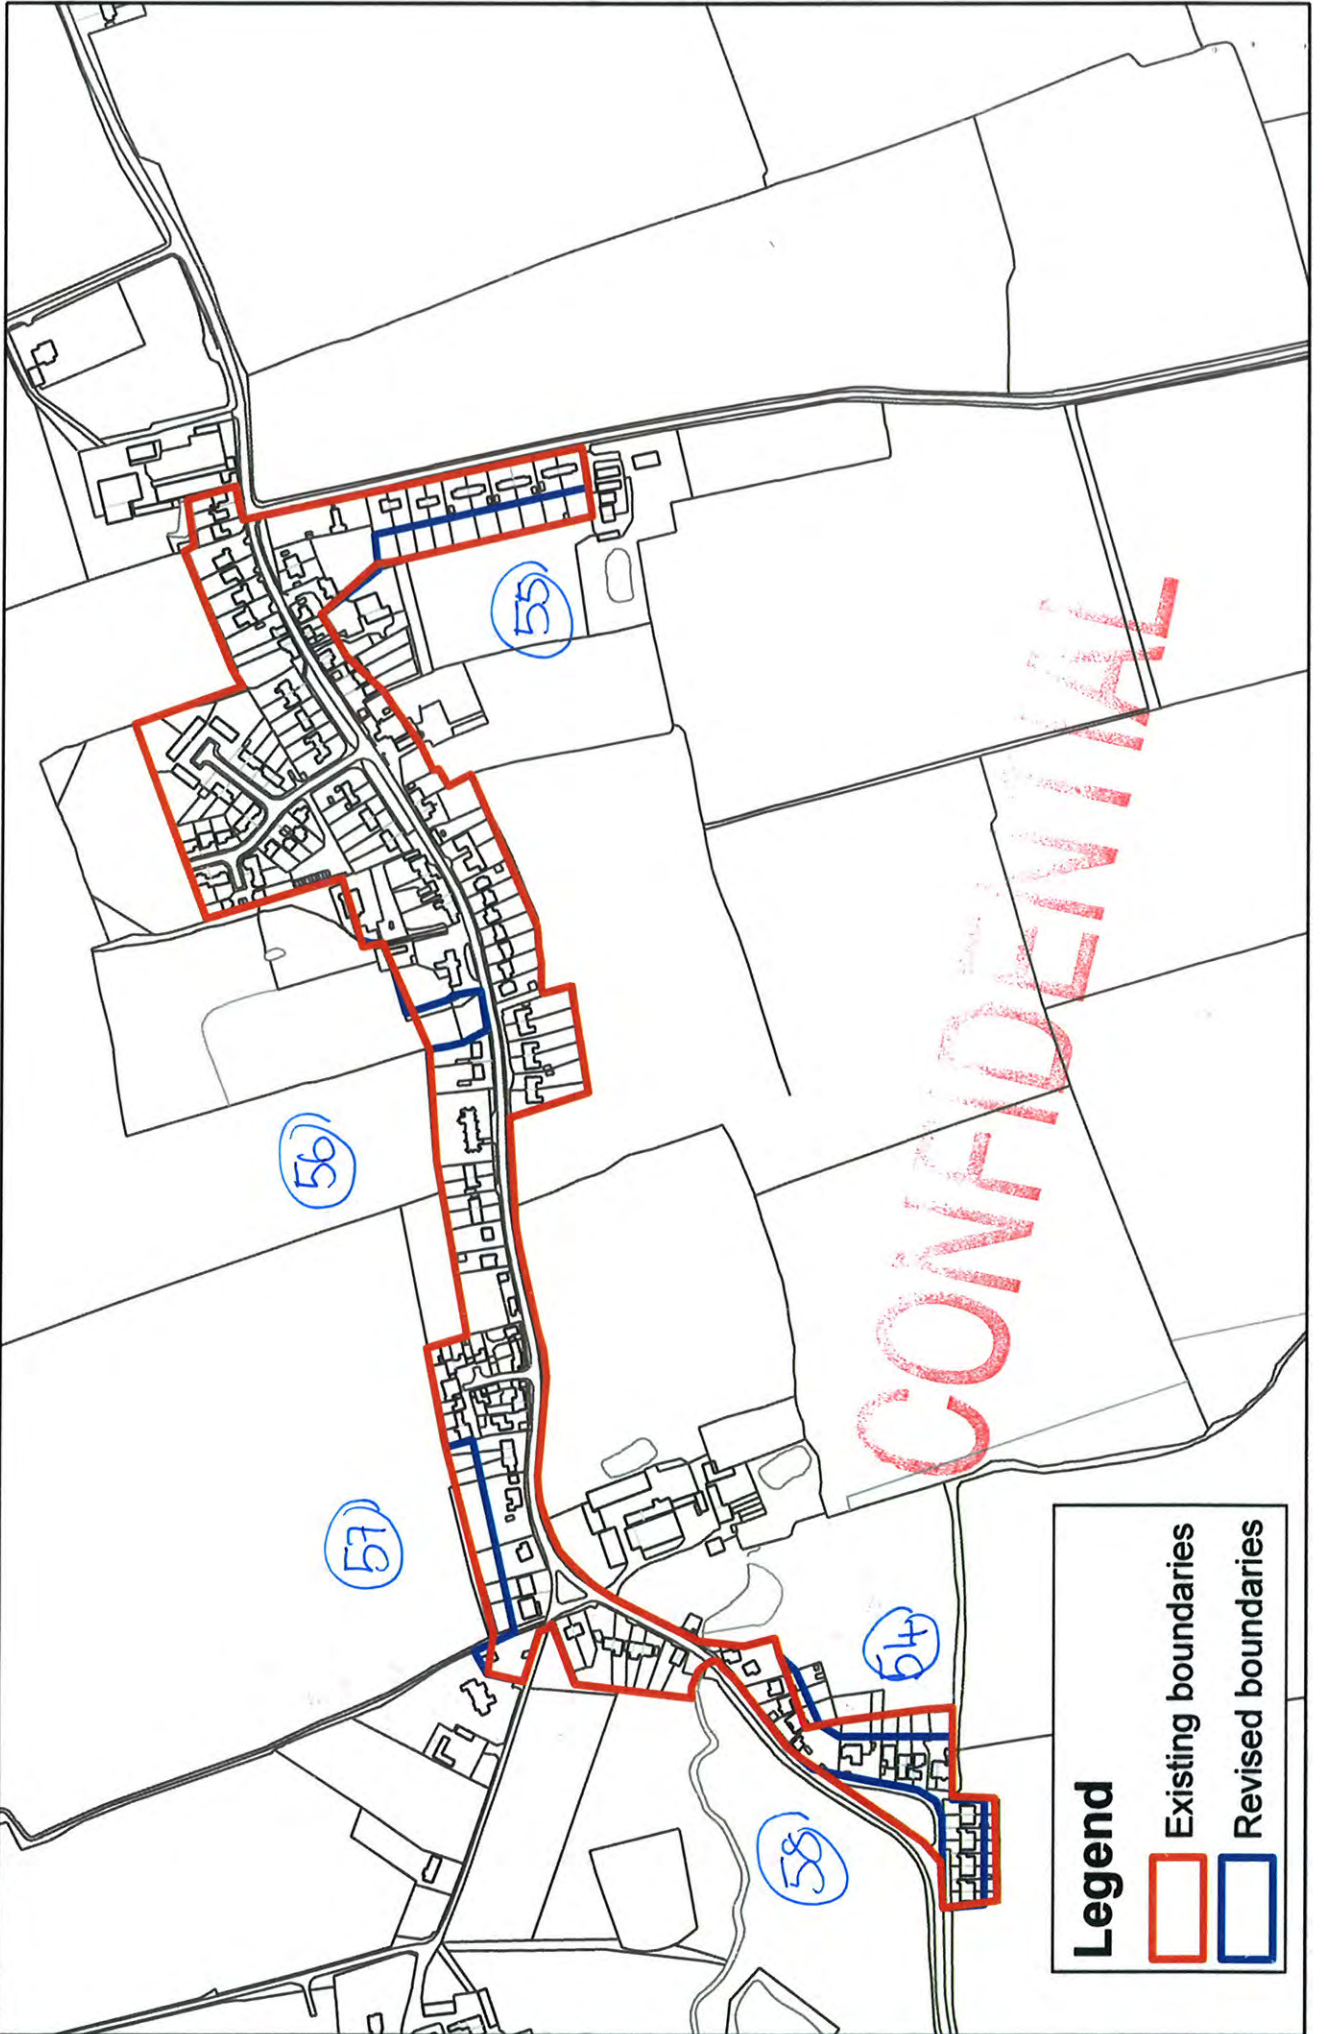

CONFIDENTIAL

Legend

- Existing boundaries
- Revised boundaries

Little Totham

Maldon

Mayland

Mundon

2) Separate Boundaries - North Farnbridge South and North.

North Farnbridge North

Legend

-  Existing boundaries
-  Revised boundaries

North Fambridge South

Purleigh East

Purleigh West

Southminster

St. Lawrence

Legend

- Existing boundaries
- Revised boundaries

Steeple

Stow Maries

Tillingham

Tollesbury

Tollesbury East

Legend

-  Existing boundaries
-  Revised boundaries

Tolleshunt D'Arcy

Tolleshunt Knights

Tolleshunt Major

Wickham Bishops East

Wickham Bishops West

Woodham Mortimer

Woodham Mortimer West