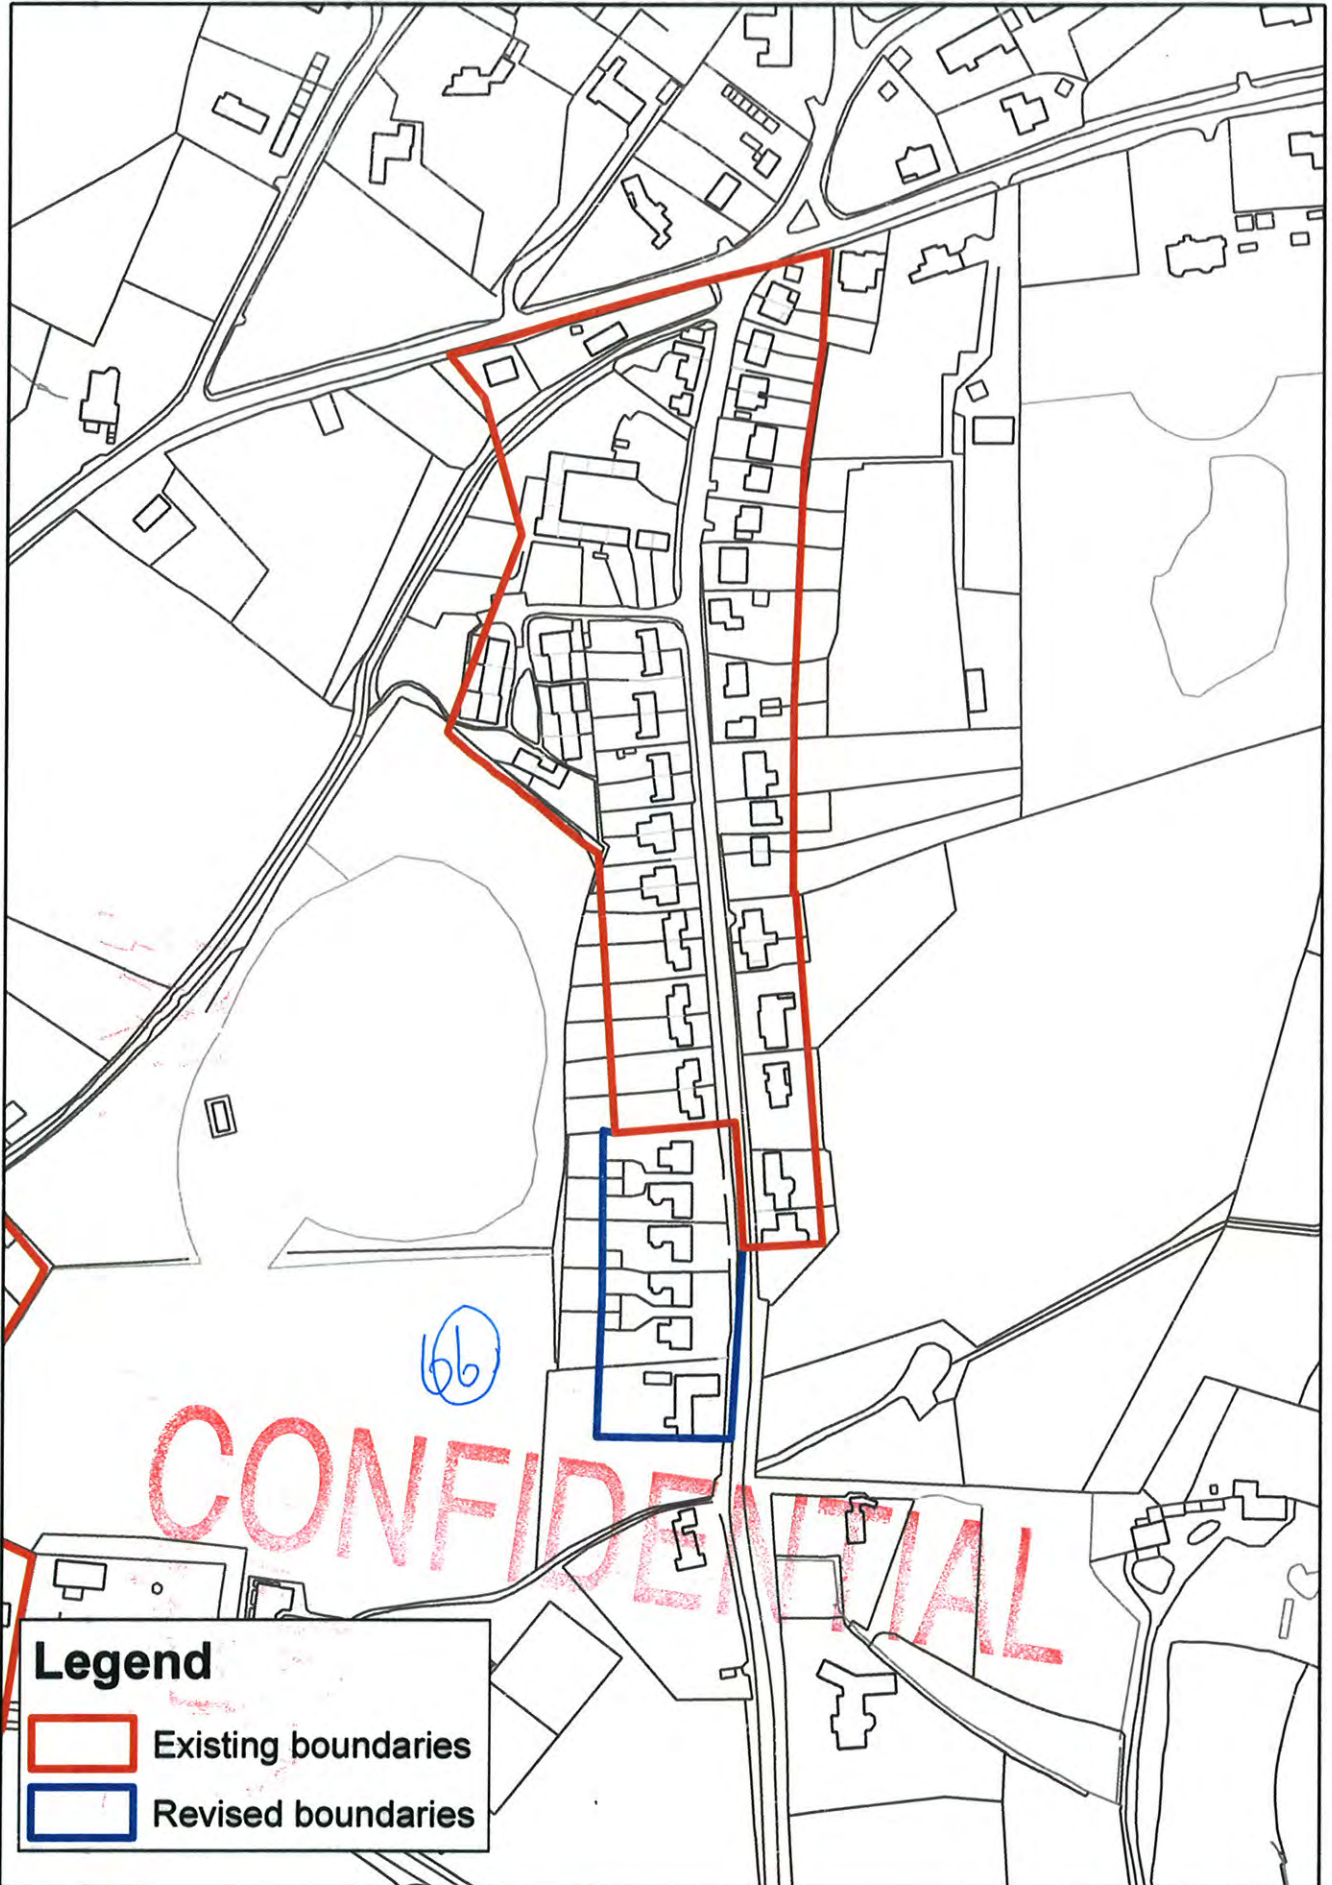

Burnham-on-Crouch South (1)

Legend

- Existing boundaries
- Revised boundaries

Burnham-on-Crouch South (2)

Legend

- Existing boundaries
- Revised boundaries

Cock Clarks

Cold Norton

CONFIDENTIAL

Legend

- Existing boundaries
- Revised boundaries

Little Totham

Maldon

Mayland

Mundon

2) Separate Boundaries - North Farnbridge South and North.

Legend

- Existing boundaries
- Revised boundaries

Steeple

Stow Maries

Tillingham

Tollesbury

Tollesbury East

Legend

-  Existing boundaries
-  Revised boundaries

Tolleshunt D'Arcy

Tolleshunt Knights

Tolleshunt Major

Wickham Bishops East

Wickham Bishops West

Woodham Mortimer

Woodham Mortimer West