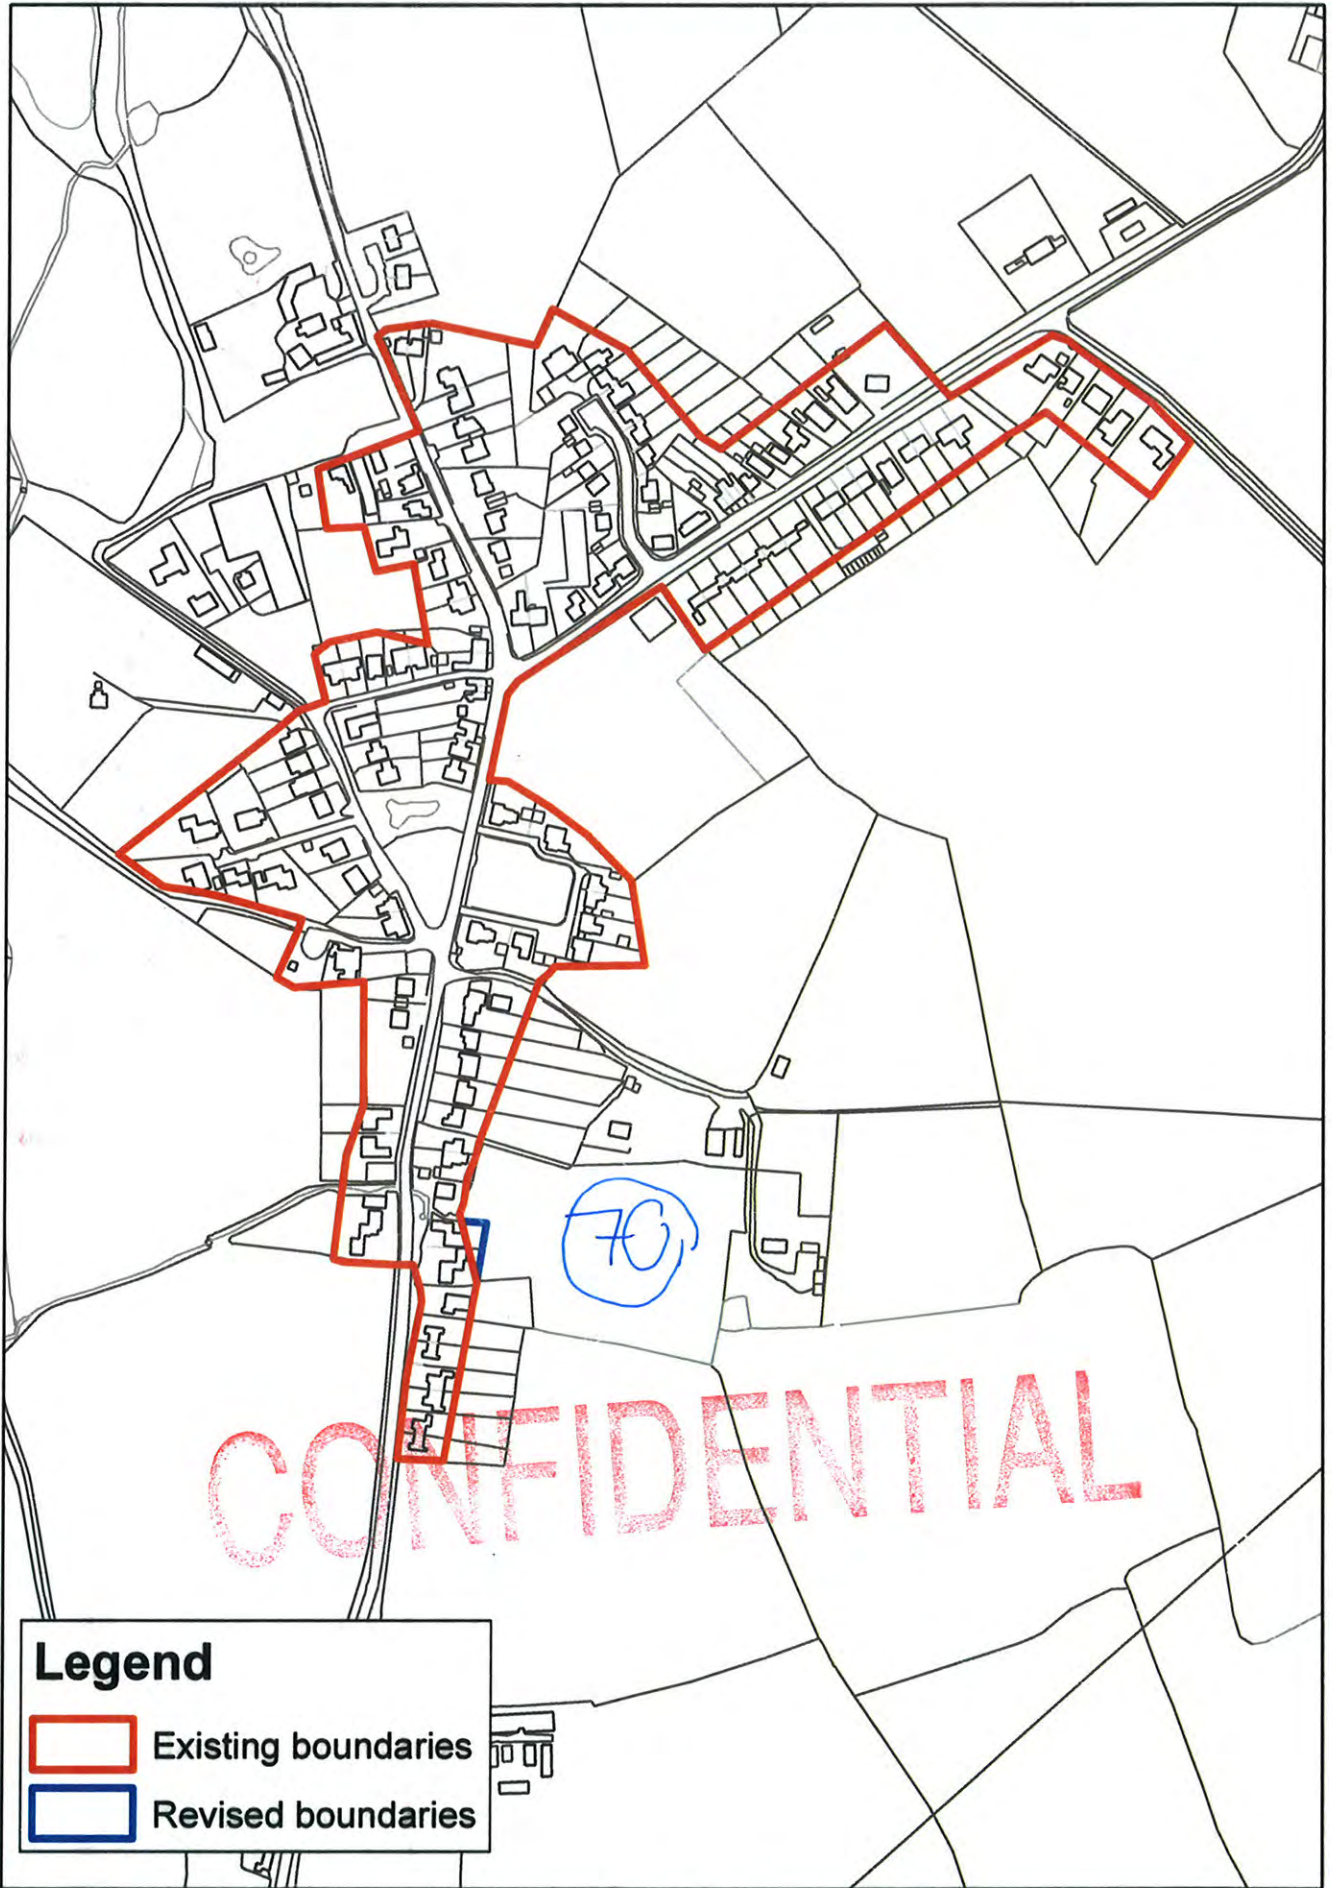

Burnham-on-Crouch South (1)

Legend

- Existing boundaries
- Revised boundaries

Burnham-on-Crouch South (2)

Legend

- Existing boundaries
- Revised boundaries

Cock Clarks

Cold Norton

Goldhanger

Great Totham North

Great Totham South

Heybridge

Heybridge Basin

Langford

Latchingdon

25

CONFIDENTIAL

Legend

- Existing boundaries
- Revised boundaries

Little Totham

Maldon

Mayland

Mundon

2) Separate Boundaries - North Farnbridge South and North.

-  Existing boundaries
-  Revised boundaries

Tolleshunt D'Arcy

Tolleshunt Knights

Tolleshunt Major

Wickham Bishops East

Wickham Bishops West

Woodham Mortimer

Woodham Mortimer West