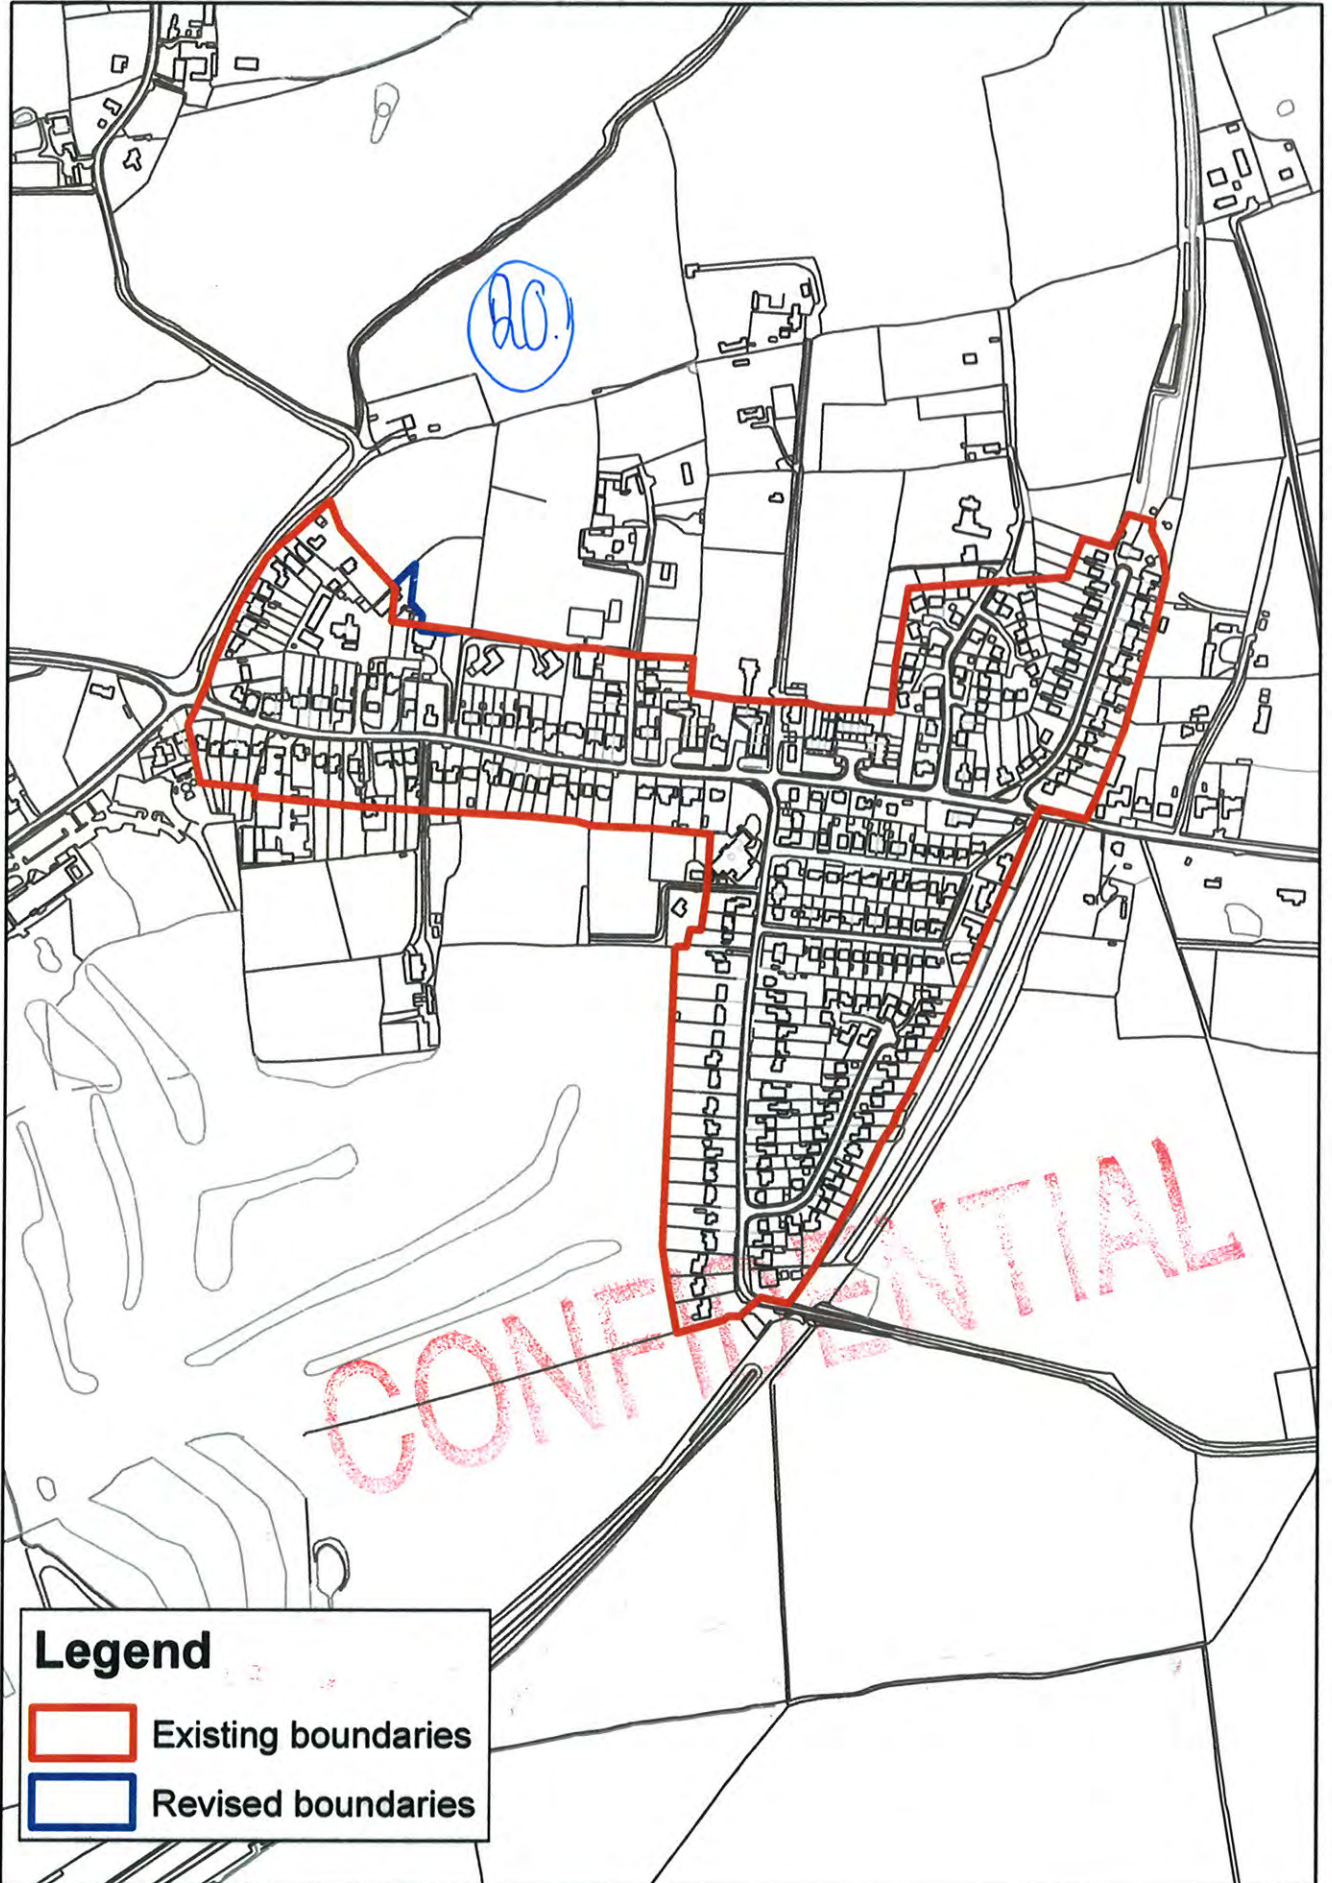

Burnham-on-Crouch South (1)

Legend

- Existing boundaries
- Revised boundaries

Burnham-on-Crouch South (2)

Legend

- Existing boundaries
- Revised boundaries

Cock Clarks

Cold Norton

Goldhanger

Great Totham North

Great Totham South

Heybridge

Heybridge Basin

Langford

Latchingdon

25

CONFIDENTIAL

Legend

- Existing boundaries
- Revised boundaries

Little Totham

Maldon

Mayland

Mundon

2) Separate Boundaries - North Farnbridge South and North.

-  Existing boundaries
-  Revised boundaries

Tolleshunt D'Arcy

Tolleshunt Knights

Tolleshunt Major

Wickham Bishops East

Wickham Bishops West

Woodham Mortimer

Woodham Mortimer West