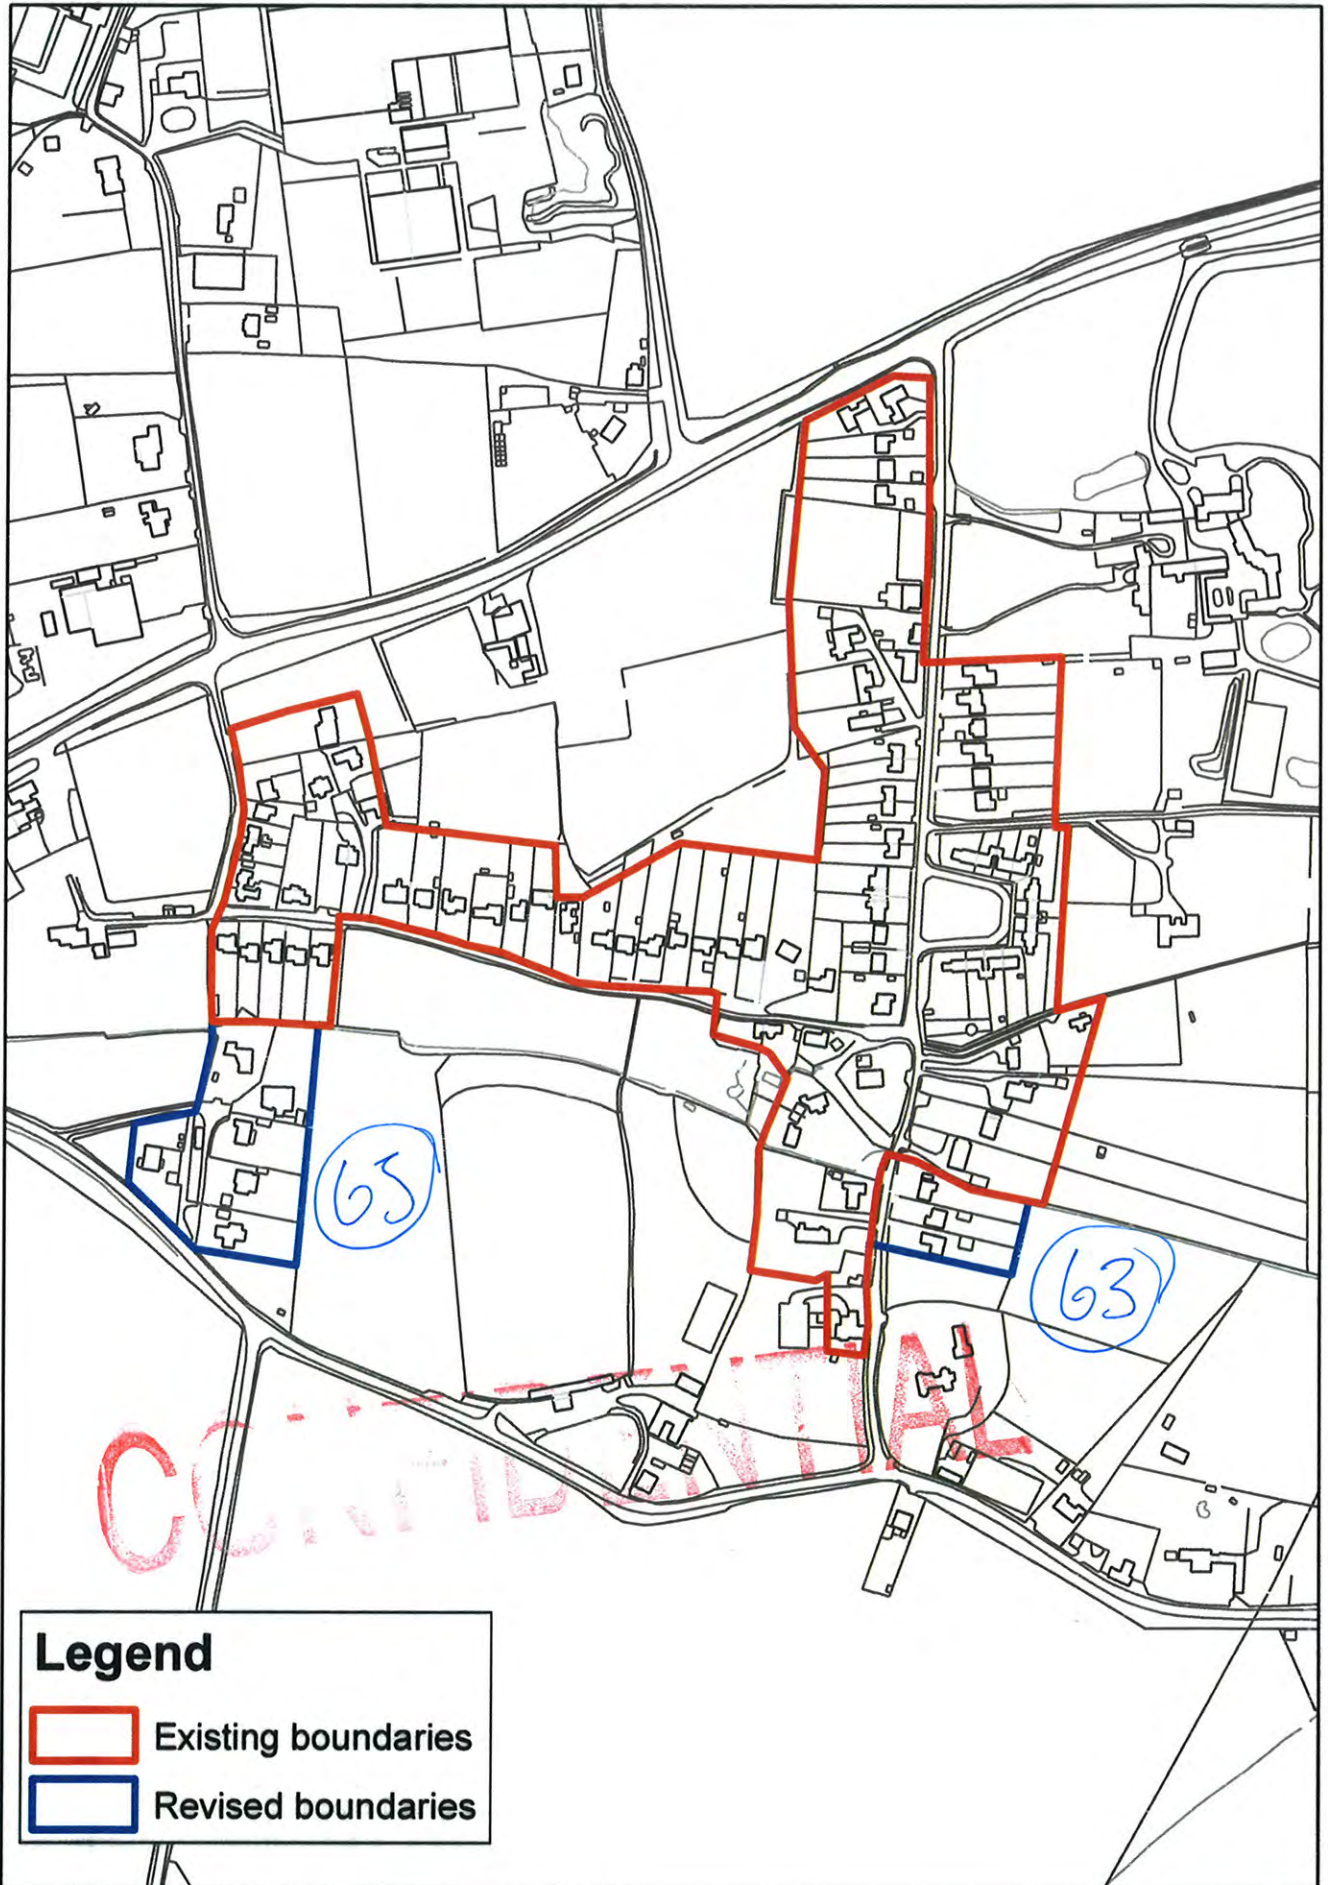

Burnham-on-Crouch South (1)

Legend

- Existing boundaries
- Revised boundaries

Burnham-on-Crouch South (2)

Legend

- Existing boundaries
- Revised boundaries

Cock Clarks

Cold Norton

North Farnbridge North

Legend

-  Existing boundaries
-  Revised boundaries

North Fambridge South

Purleigh East

Purleigh West

Southminster

St. Lawrence

Legend

- Existing boundaries
- Revised boundaries

Steeple

Stow Maries

Tillingham

Tollesbury

Tollesbury East

Legend

-  Existing boundaries
-  Revised boundaries

Tolleshunt D'Arcy

Tolleshunt Knights

Tolleshunt Major

Wickham Bishops East

Wickham Bishops West

Woodham Mortimer

Woodham Mortimer West