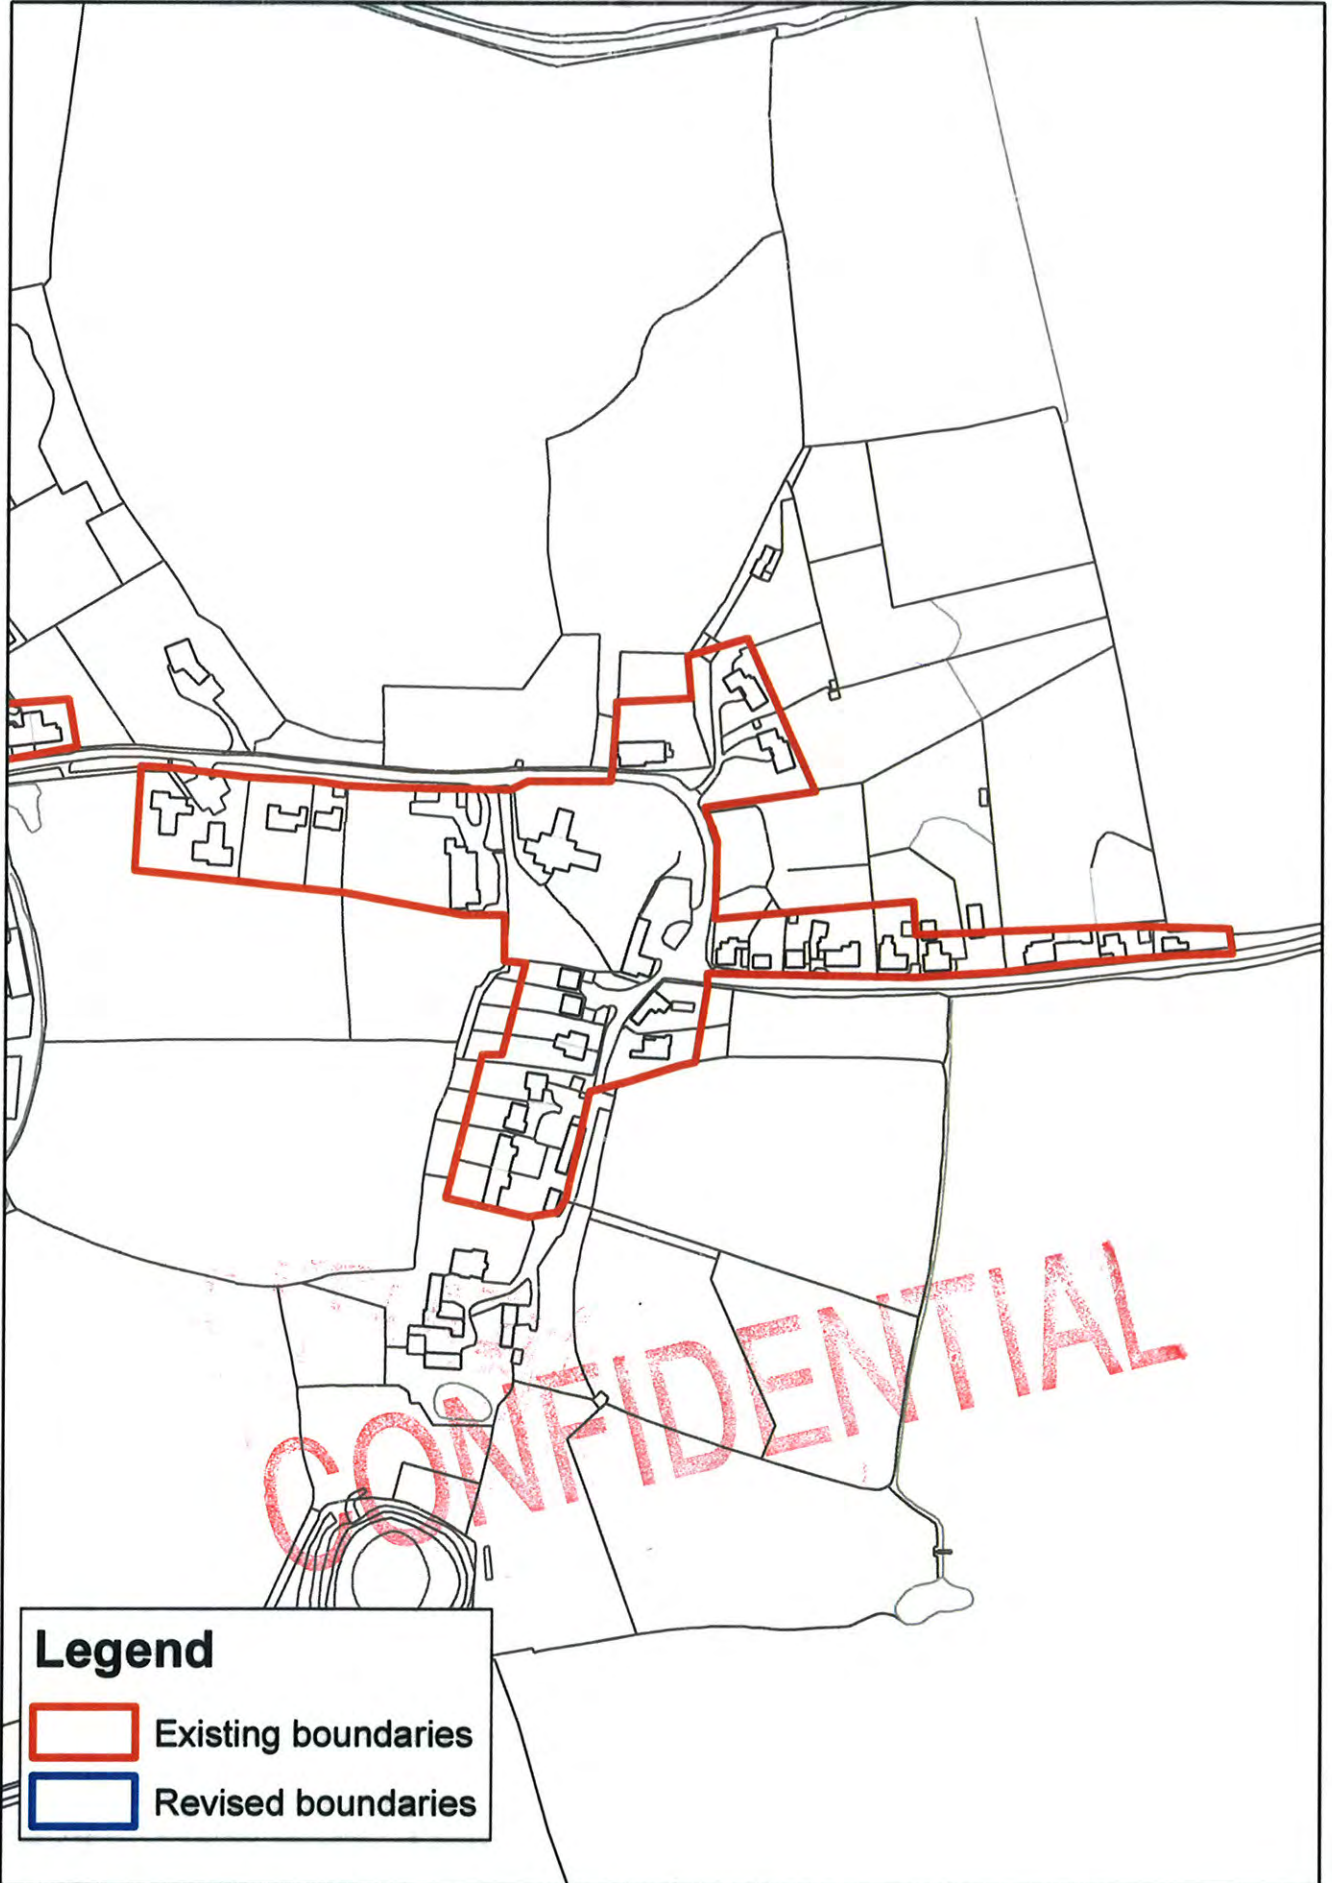

CONFIDENTIAL

Legend

- Existing boundaries
- Revised boundaries

Little Totham

Maldon

Mayland

Mundon

2) Separate Boundaries - North Farnbridge South and North.

North Farnbridge North

Legend

-  Existing boundaries
-  Revised boundaries

North Fambridge South

Purleigh East

Purleigh West

Southminster

St. Lawrence

Legend

- Existing boundaries
- Revised boundaries

Steeple

Stow Maries

Tillingham

Tollesbury

Tollesbury East

Legend

-  Existing boundaries
-  Revised boundaries

Tolleshunt D'Arcy

Tolleshunt Knights

Tolleshunt Major

Wickham Bishops East

Wickham Bishops West

Woodham Mortimer

Woodham Mortimer West