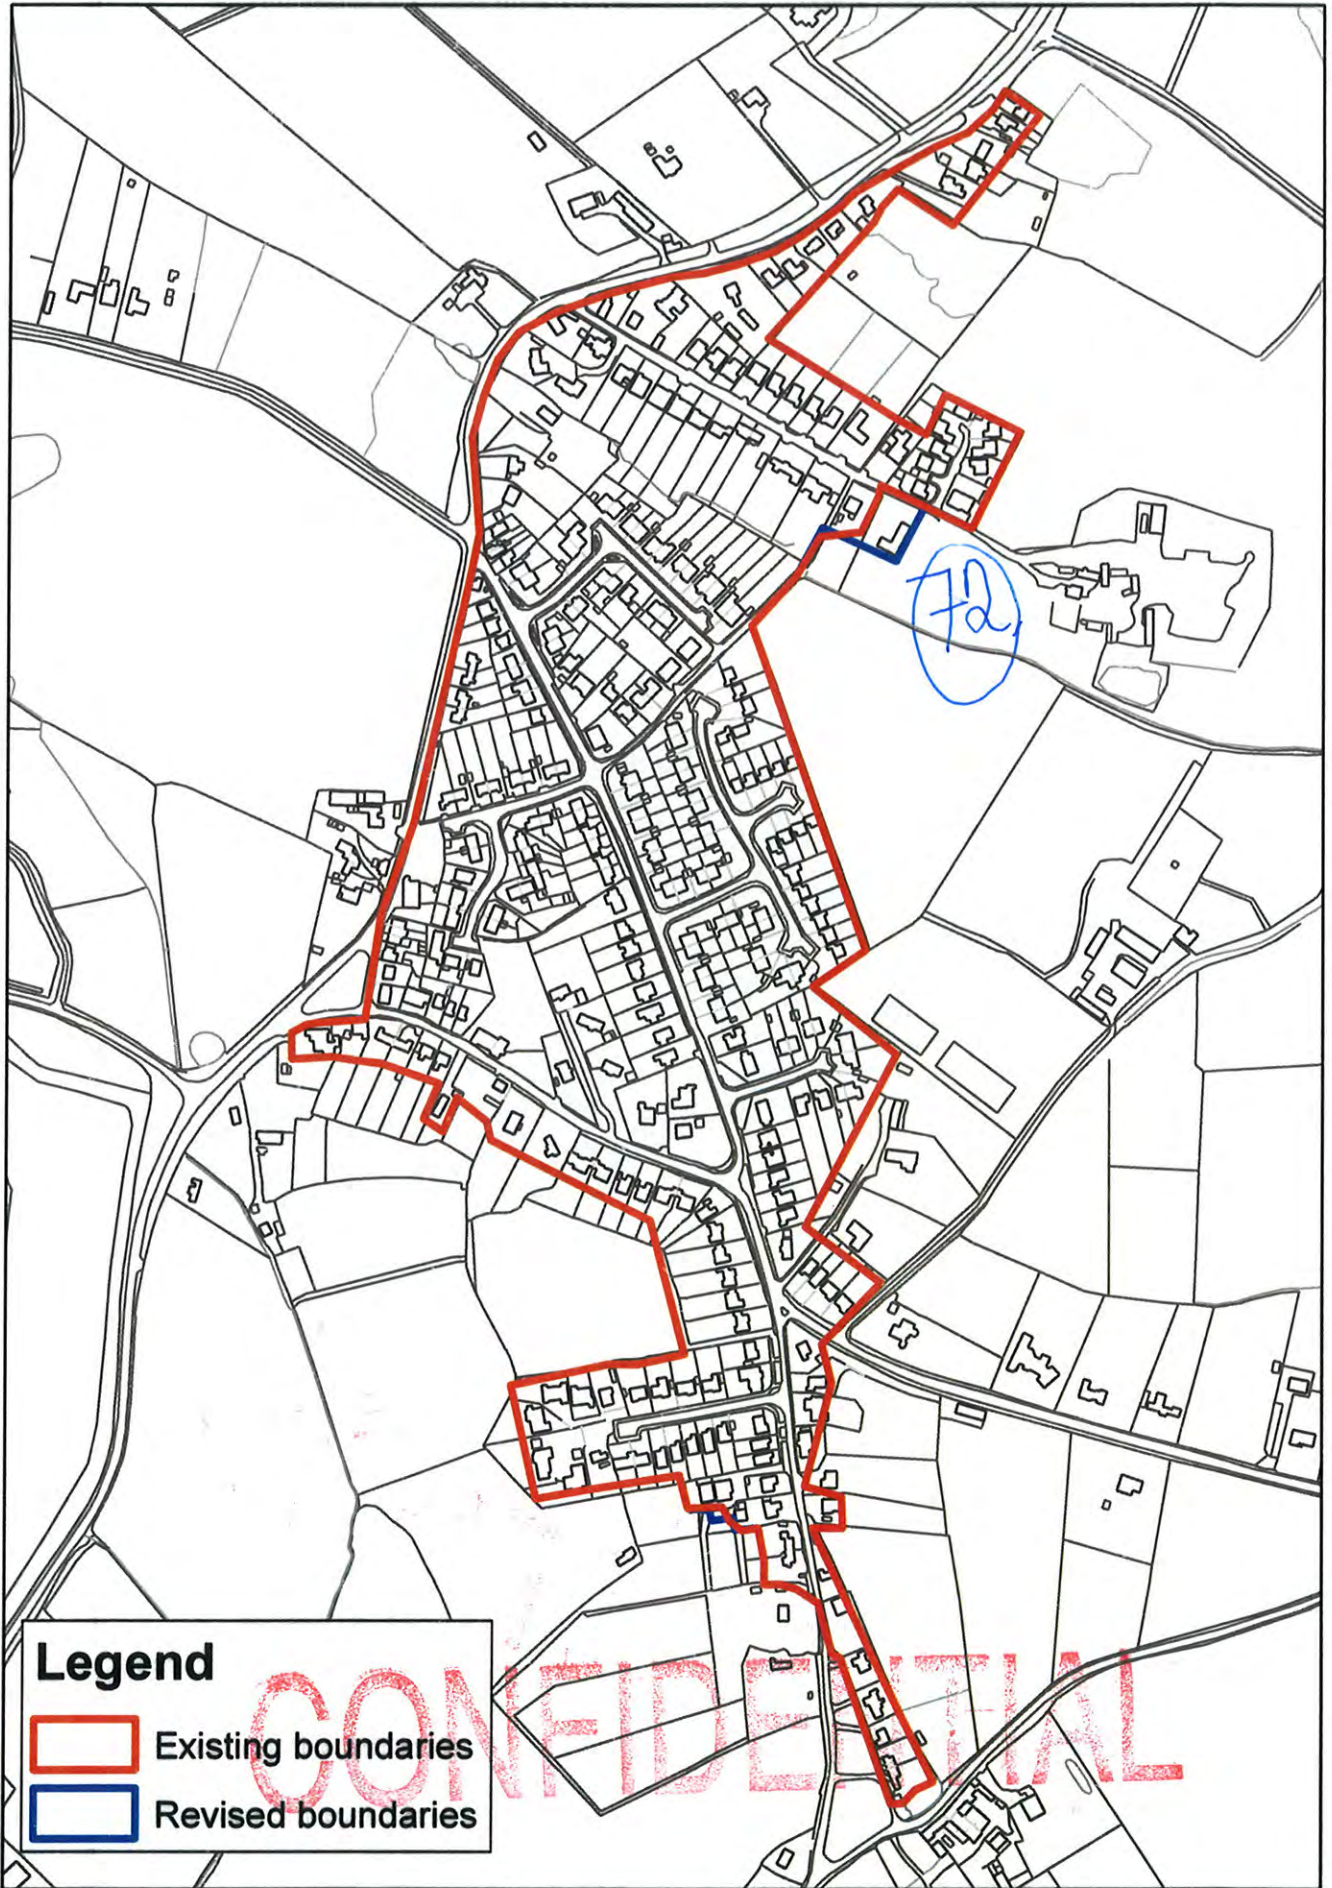

Burnham-on-Crouch South (1)

Legend

- Existing boundaries
- Revised boundaries

Burnham-on-Crouch South (2)

Legend

- Existing boundaries
- Revised boundaries

Cock Clarks

Cold Norton

Goldhanger

Great Totham North

Great Totham South

Heybridge

Heybridge Basin

Langford

Latchingdon

25

CONFIDENTIAL

Legend

- Existing boundaries
- Revised boundaries

Little Totham

Maldon

Mayland

Mundon

2) Separate Boundaries - North Farnbridge South and North.

-  Existing boundaries
-  Revised boundaries

Tolleshunt D'Arcy

Tolleshunt Knights

Tolleshunt Major

Wickham Bishops East

Wickham Bishops West

Woodham Mortimer

Woodham Mortimer West