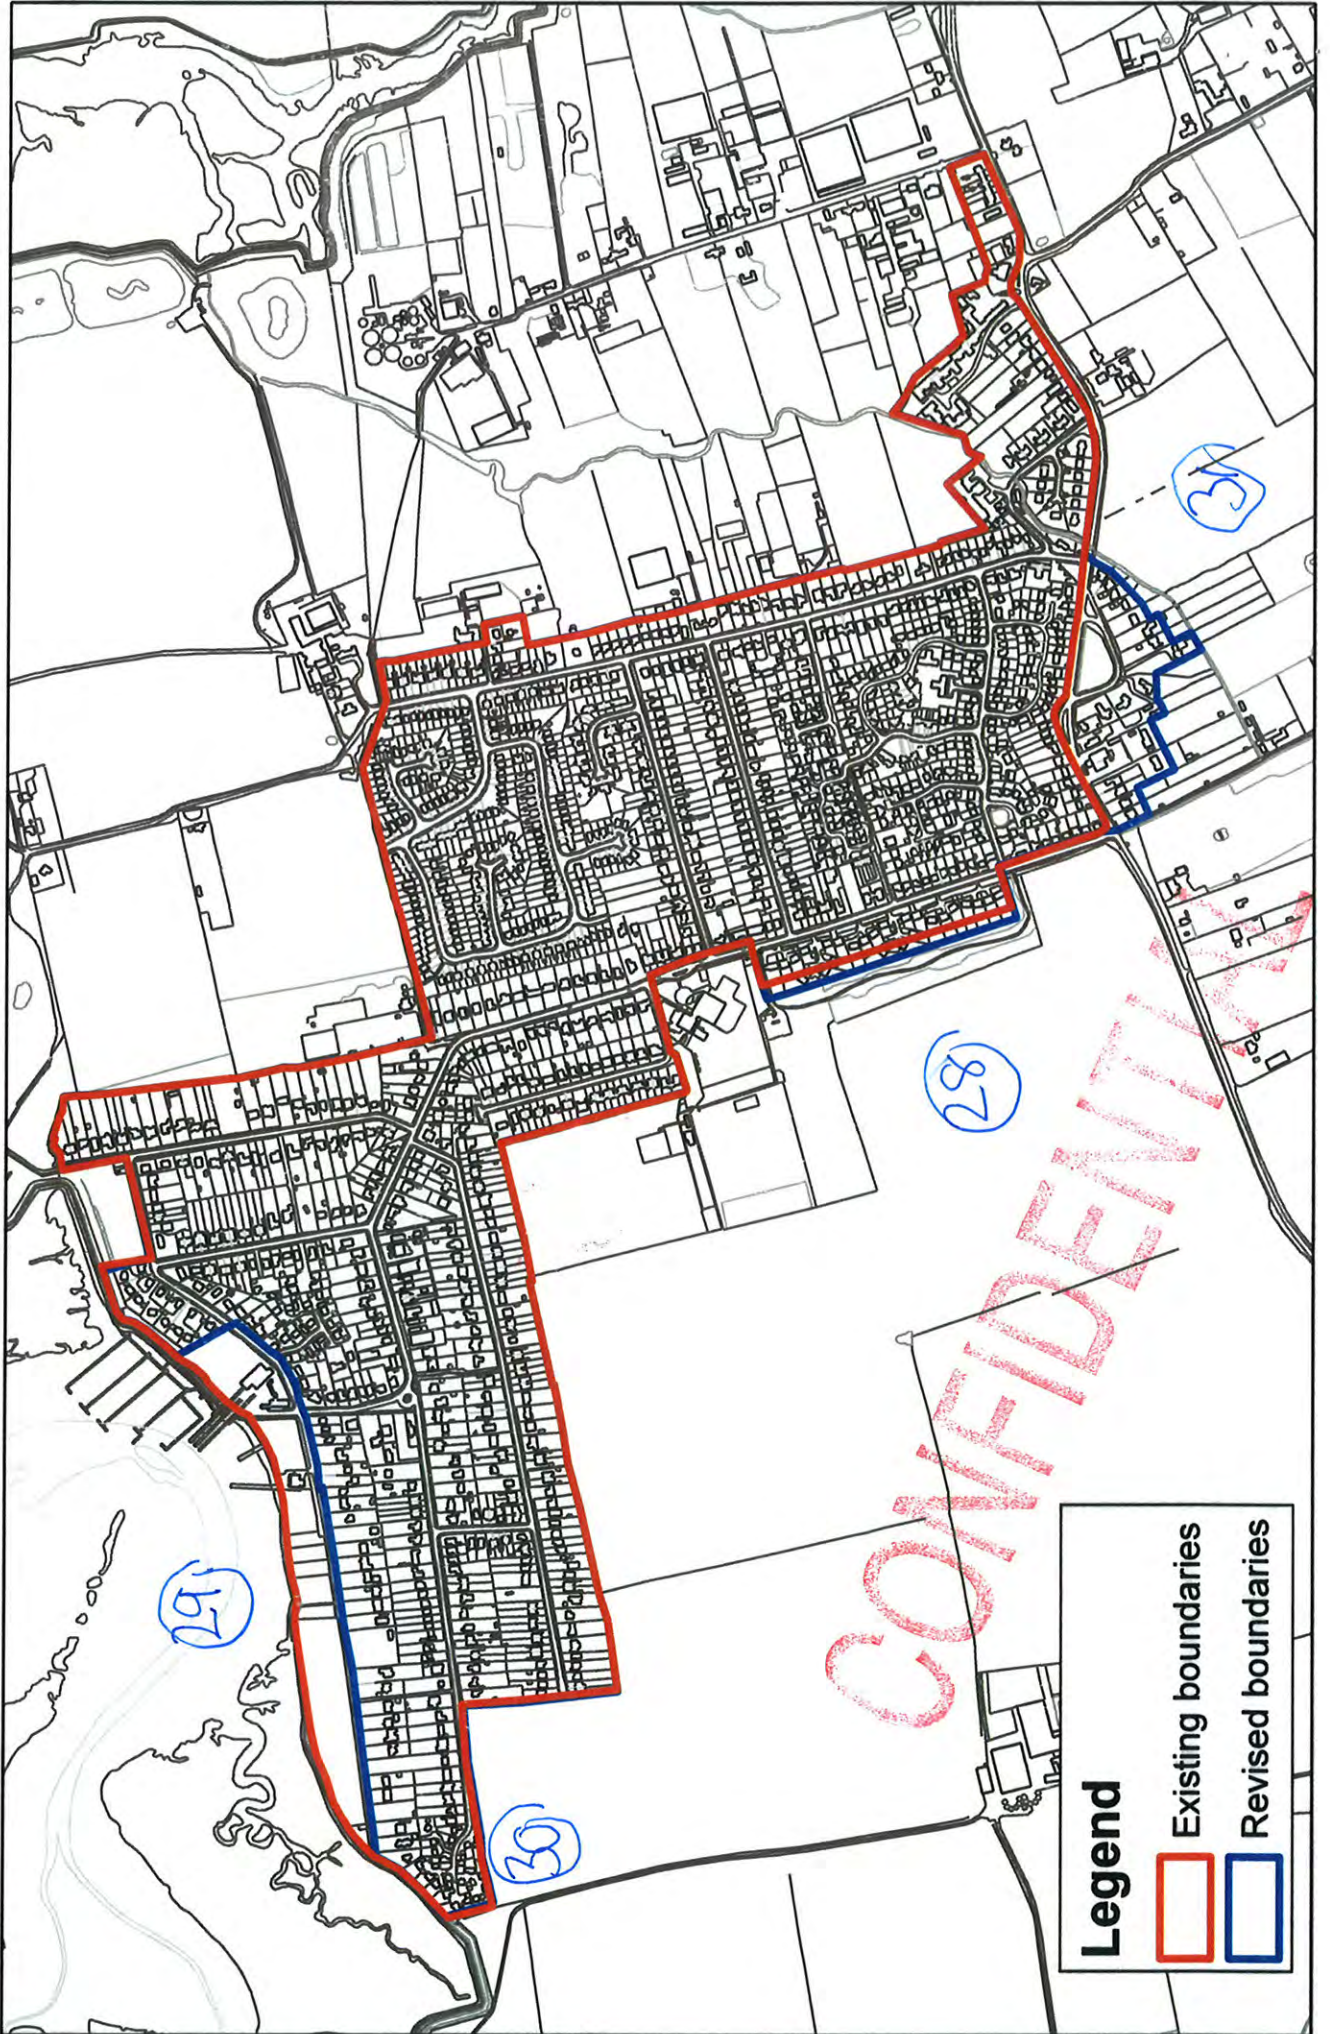

Burnham-on-Crouch South (1)

Legend

- Existing boundaries
- Revised boundaries

Burnham-on-Crouch South (2)

Legend

- Existing boundaries
- Revised boundaries

Cock Clarks

Cold Norton

CONFIDENTIAL

Legend

- Existing boundaries
- Revised boundaries

Little Totham

Maldon

Mayland

Mundon

2) Separate Boundaries - North Farnbridge South and North.

Legend

- Existing boundaries
- Revised boundaries

Steeple

Stow Maries

Tillingham

Tollesbury

Tollesbury East

Legend

-  Existing boundaries
-  Revised boundaries

Tolleshunt D'Arcy

Tolleshunt Knights

Tolleshunt Major

Wickham Bishops East

Wickham Bishops West

Woodham Mortimer

Woodham Mortimer West