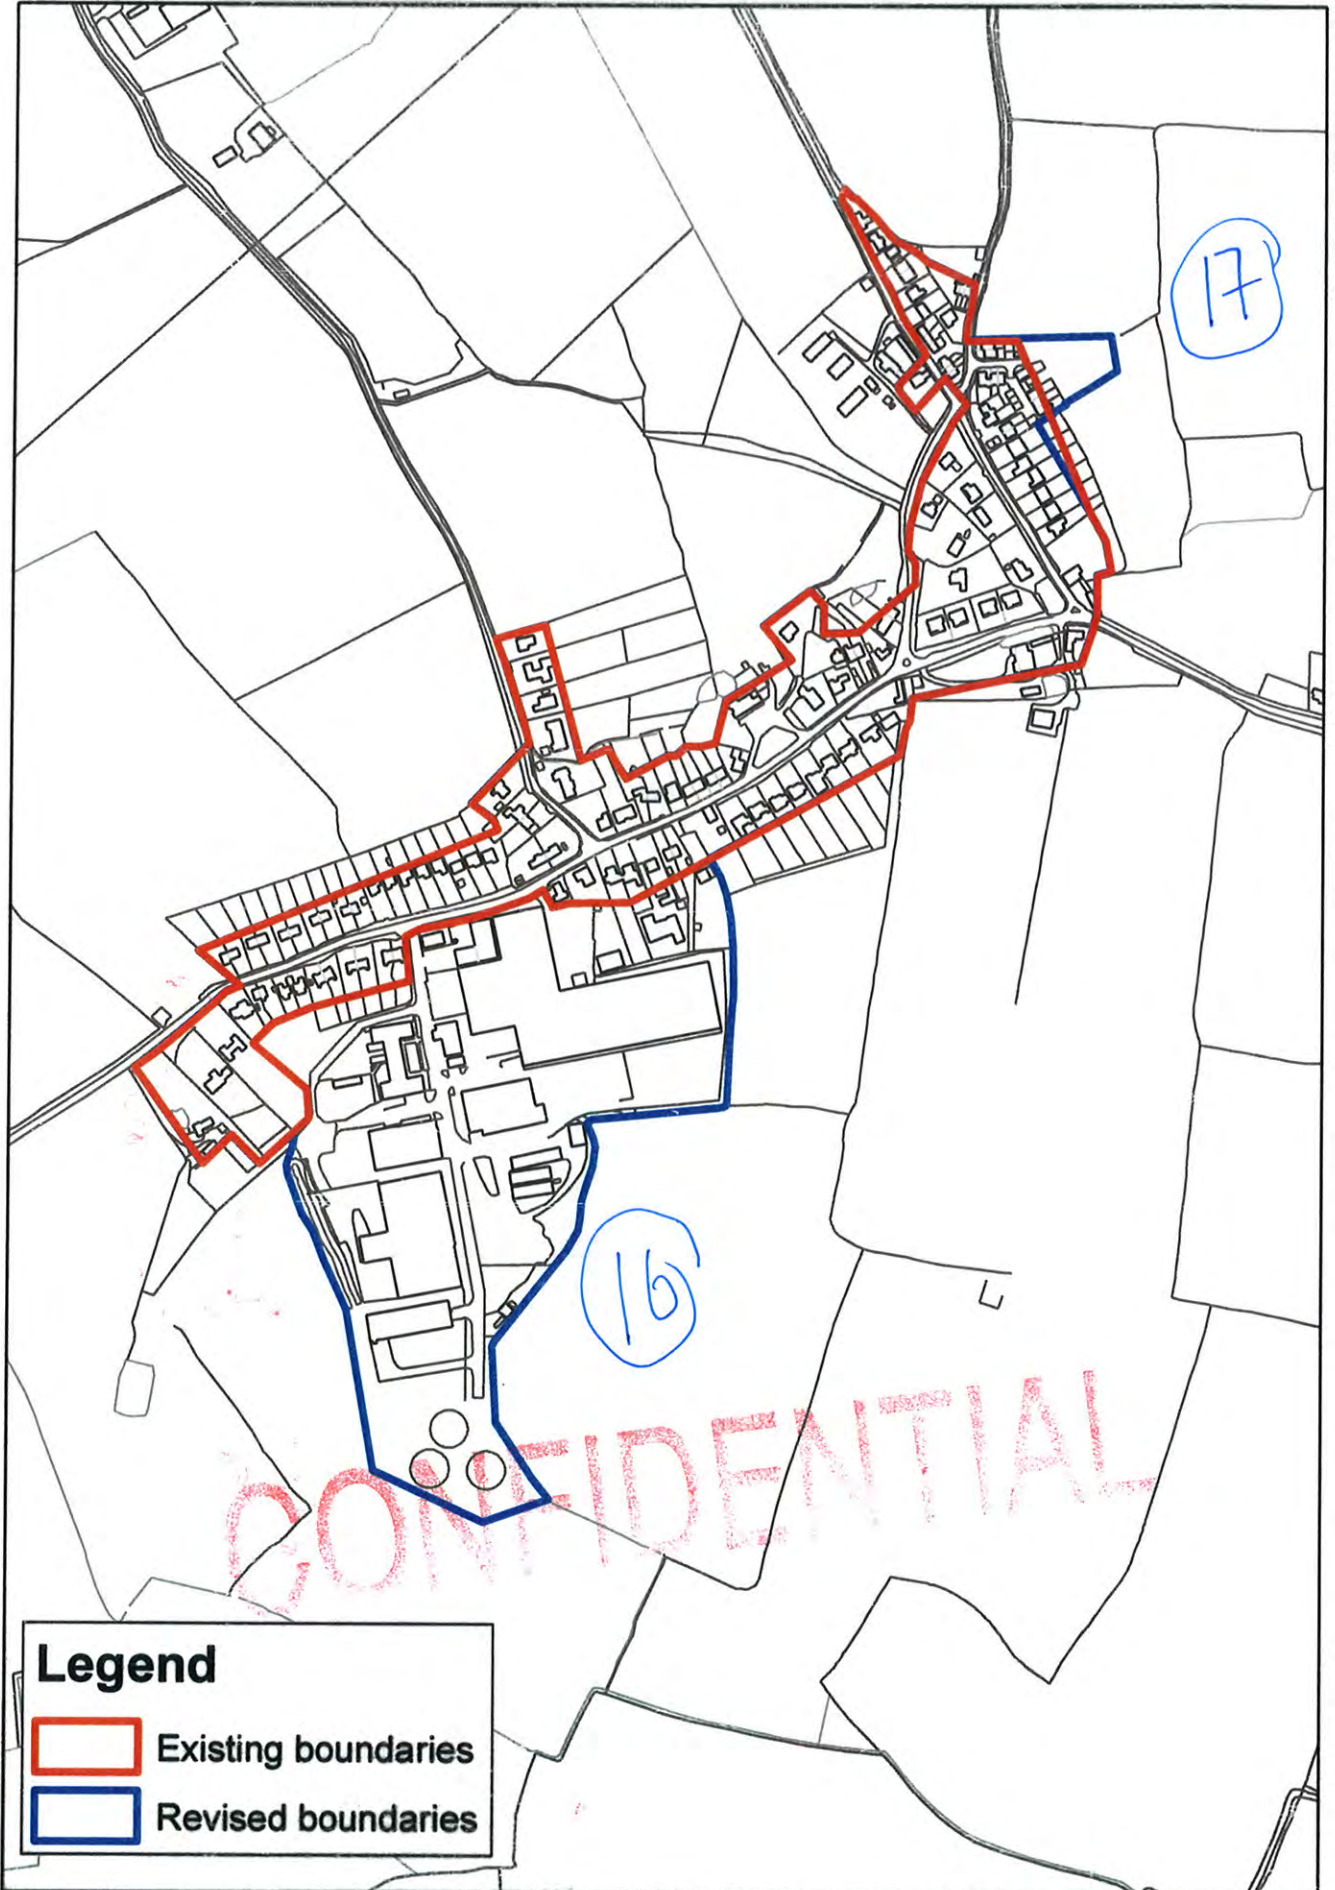

Burnham-on-Crouch South (1)

Legend

- Existing boundaries
- Revised boundaries

Burnham-on-Crouch South (2)

Legend

- Existing boundaries
- Revised boundaries

Cock Clarks

Cold Norton

North Farnbridge North

Legend

-  Existing boundaries
-  Revised boundaries

North Fambridge South

Purleigh East

Purleigh West

Southminster

St. Lawrence

Legend

- Existing boundaries
- Revised boundaries

Steeple

Stow Maries

Tillingham

Tollesbury

Tollesbury East

Legend

-  Existing boundaries
-  Revised boundaries

Tolleshunt D'Arcy

Tolleshunt Knights

Tolleshunt Major

Wickham Bishops East

Wickham Bishops West

Woodham Mortimer

Woodham Mortimer West