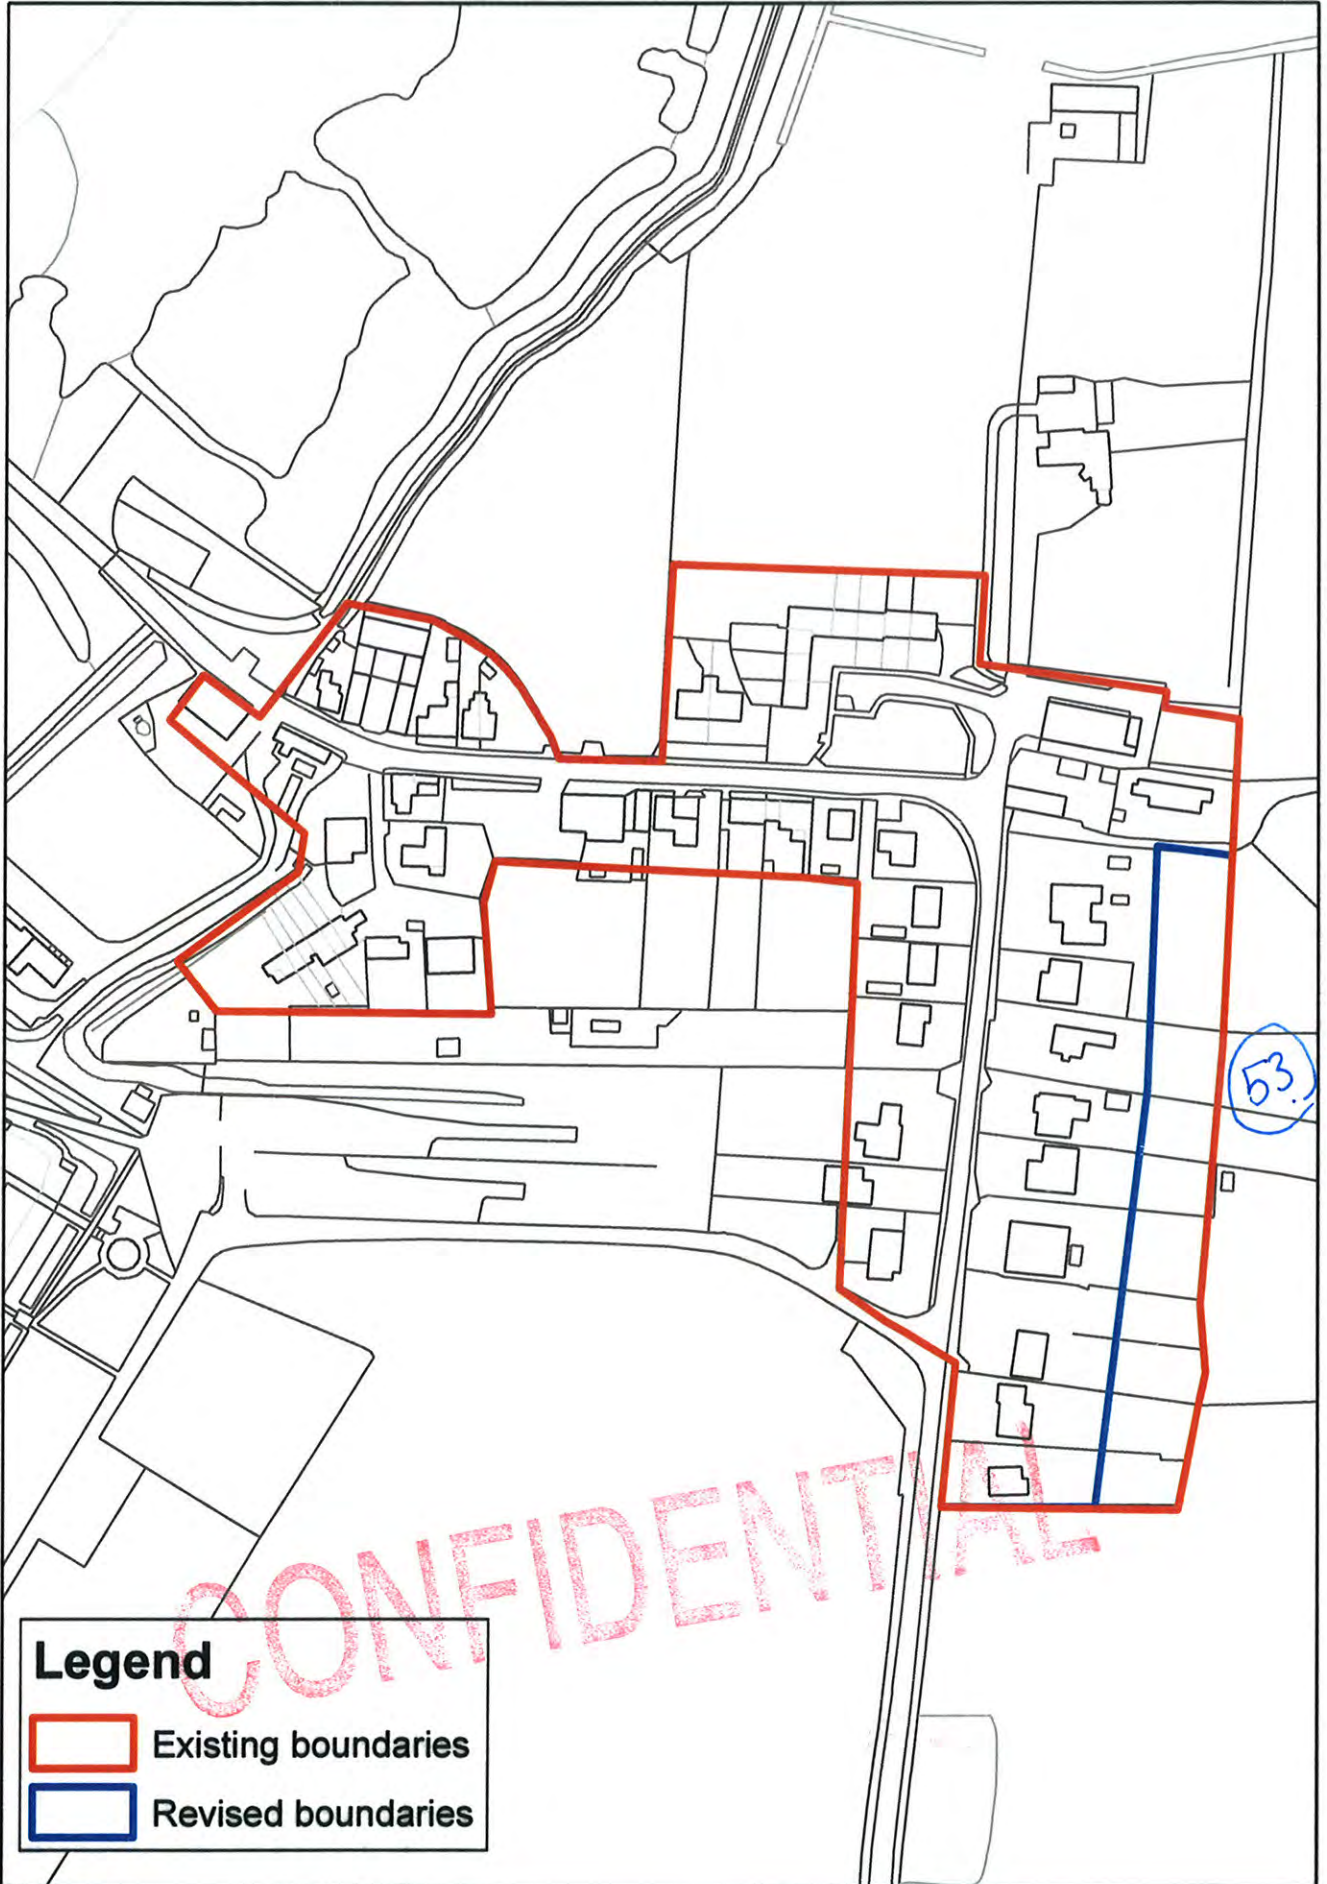

Bradwell seaside