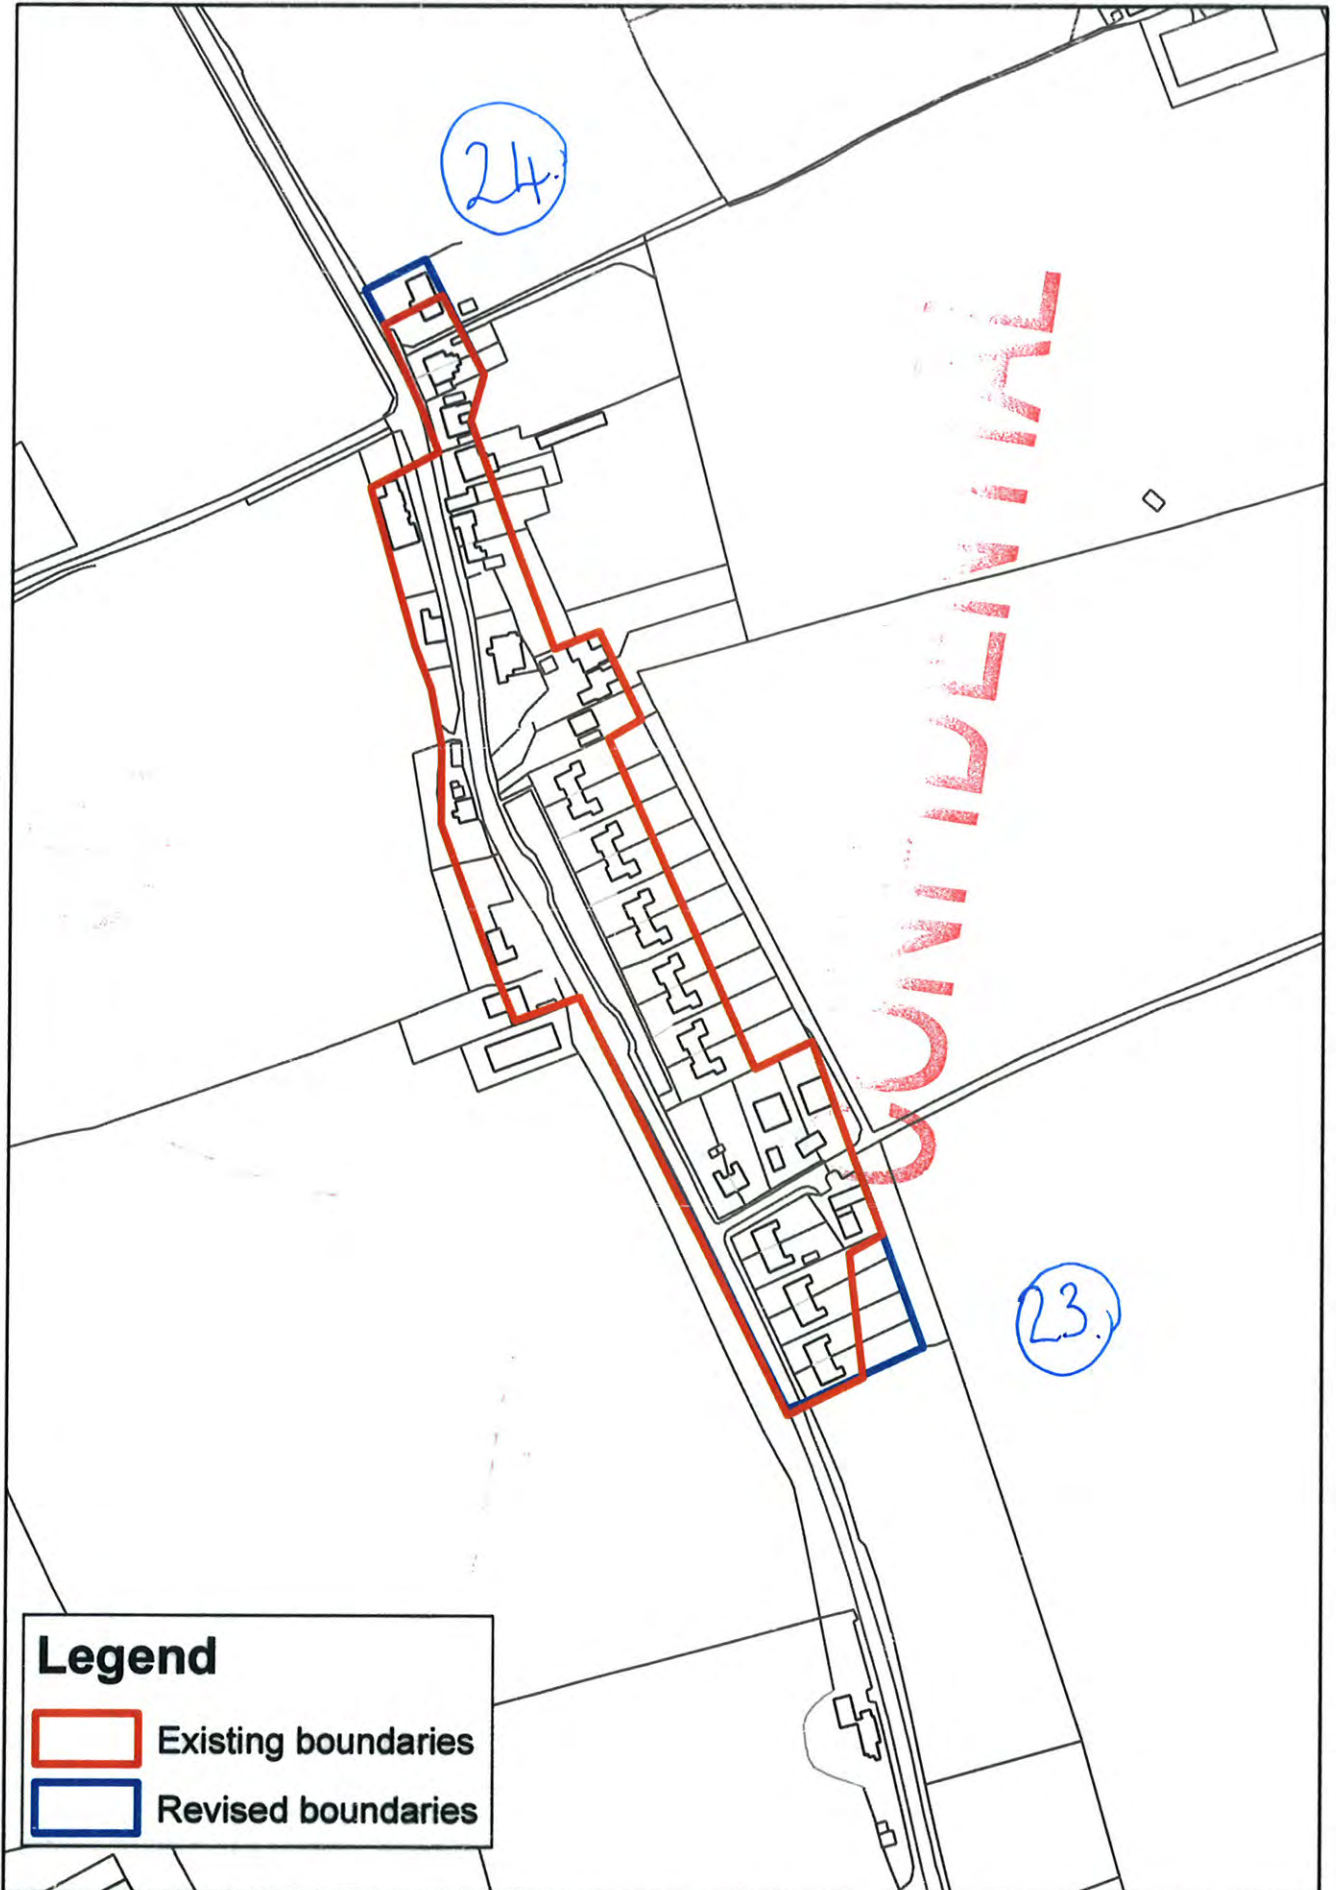

Burnham-on-Crouch South (1)

Legend

- Existing boundaries
- Revised boundaries

Burnham-on-Crouch South (2)

Legend

- Existing boundaries
- Revised boundaries

Cock Clarks

Cold Norton

CONFIDENTIAL

Legend

- Existing boundaries
- Revised boundaries

Little Totham

Maldon

Mayland

Mundon

2) Separate Boundaries - North Farnbridge South and North.

North Farnbridge North

Legend

-  Existing boundaries
-  Revised boundaries

North Fambridge South

Purleigh East

Purleigh West

Southminster

St. Lawrence

-  Existing boundaries
-  Revised boundaries

Tolleshunt D'Arcy

Tolleshunt Knights

Tolleshunt Major

Wickham Bishops East

Wickham Bishops West

Woodham Mortimer

Woodham Mortimer West