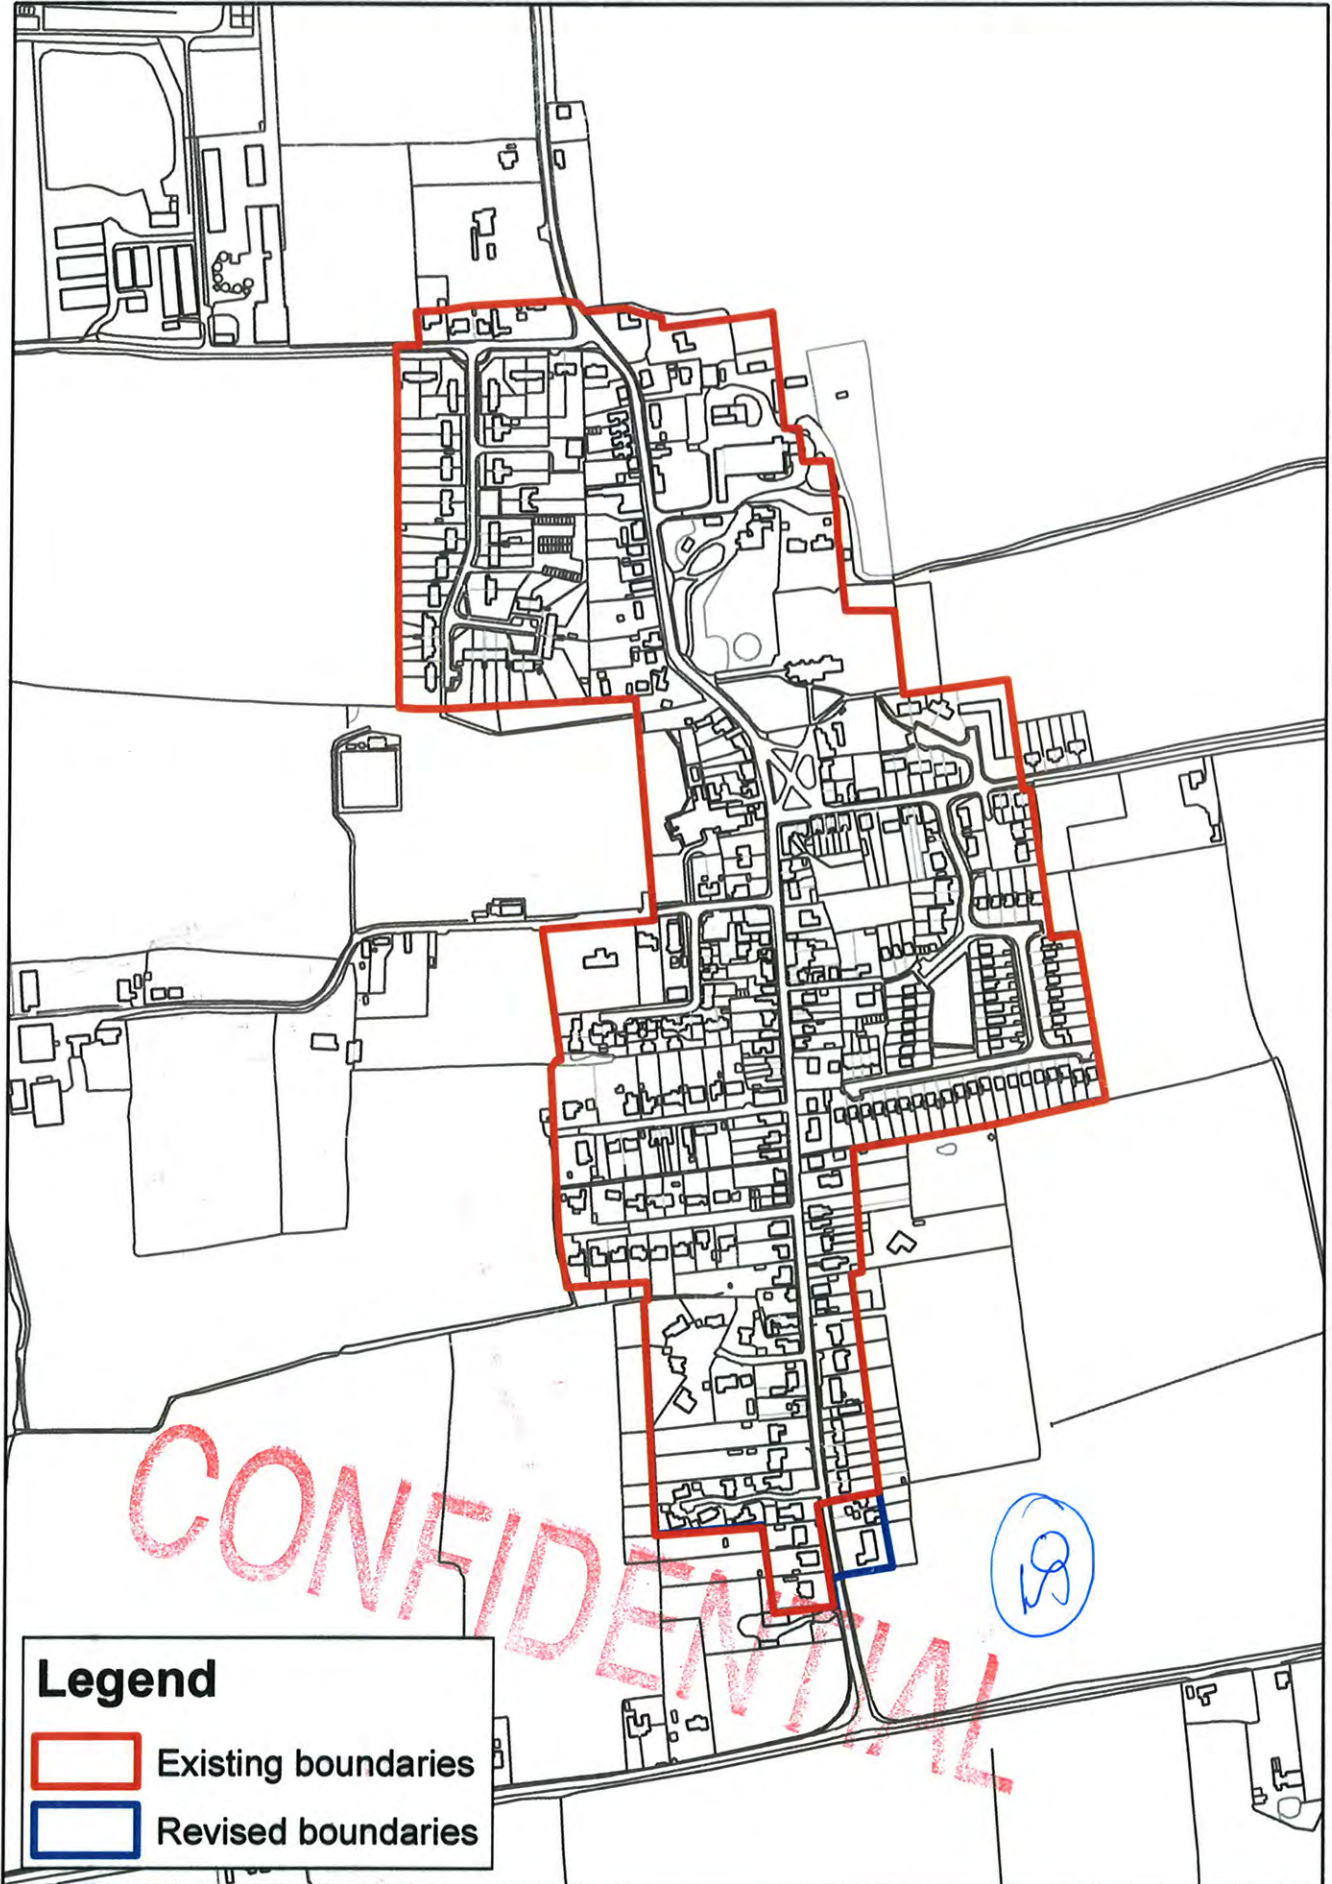

Burnham-on-Crouch South (1)

Legend

- Existing boundaries
- Revised boundaries

Burnham-on-Crouch South (2)

Legend

- Existing boundaries
- Revised boundaries

Cock Clarks

Cold Norton

North Farnbridge North

Legend

-  Existing boundaries
-  Revised boundaries

North Fambridge South

Purleigh East

Purleigh West

Southminster

St. Lawrence

Legend

- Existing boundaries
- Revised boundaries

Steeple

Stow Maries

Tillingham

Tollesbury

Tollesbury East

Legend

-  Existing boundaries
-  Revised boundaries

Tolleshunt D'Arcy

Tolleshunt Knights

Tolleshunt Major

Wickham Bishops East

Wickham Bishops West

Woodham Mortimer

Woodham Mortimer West