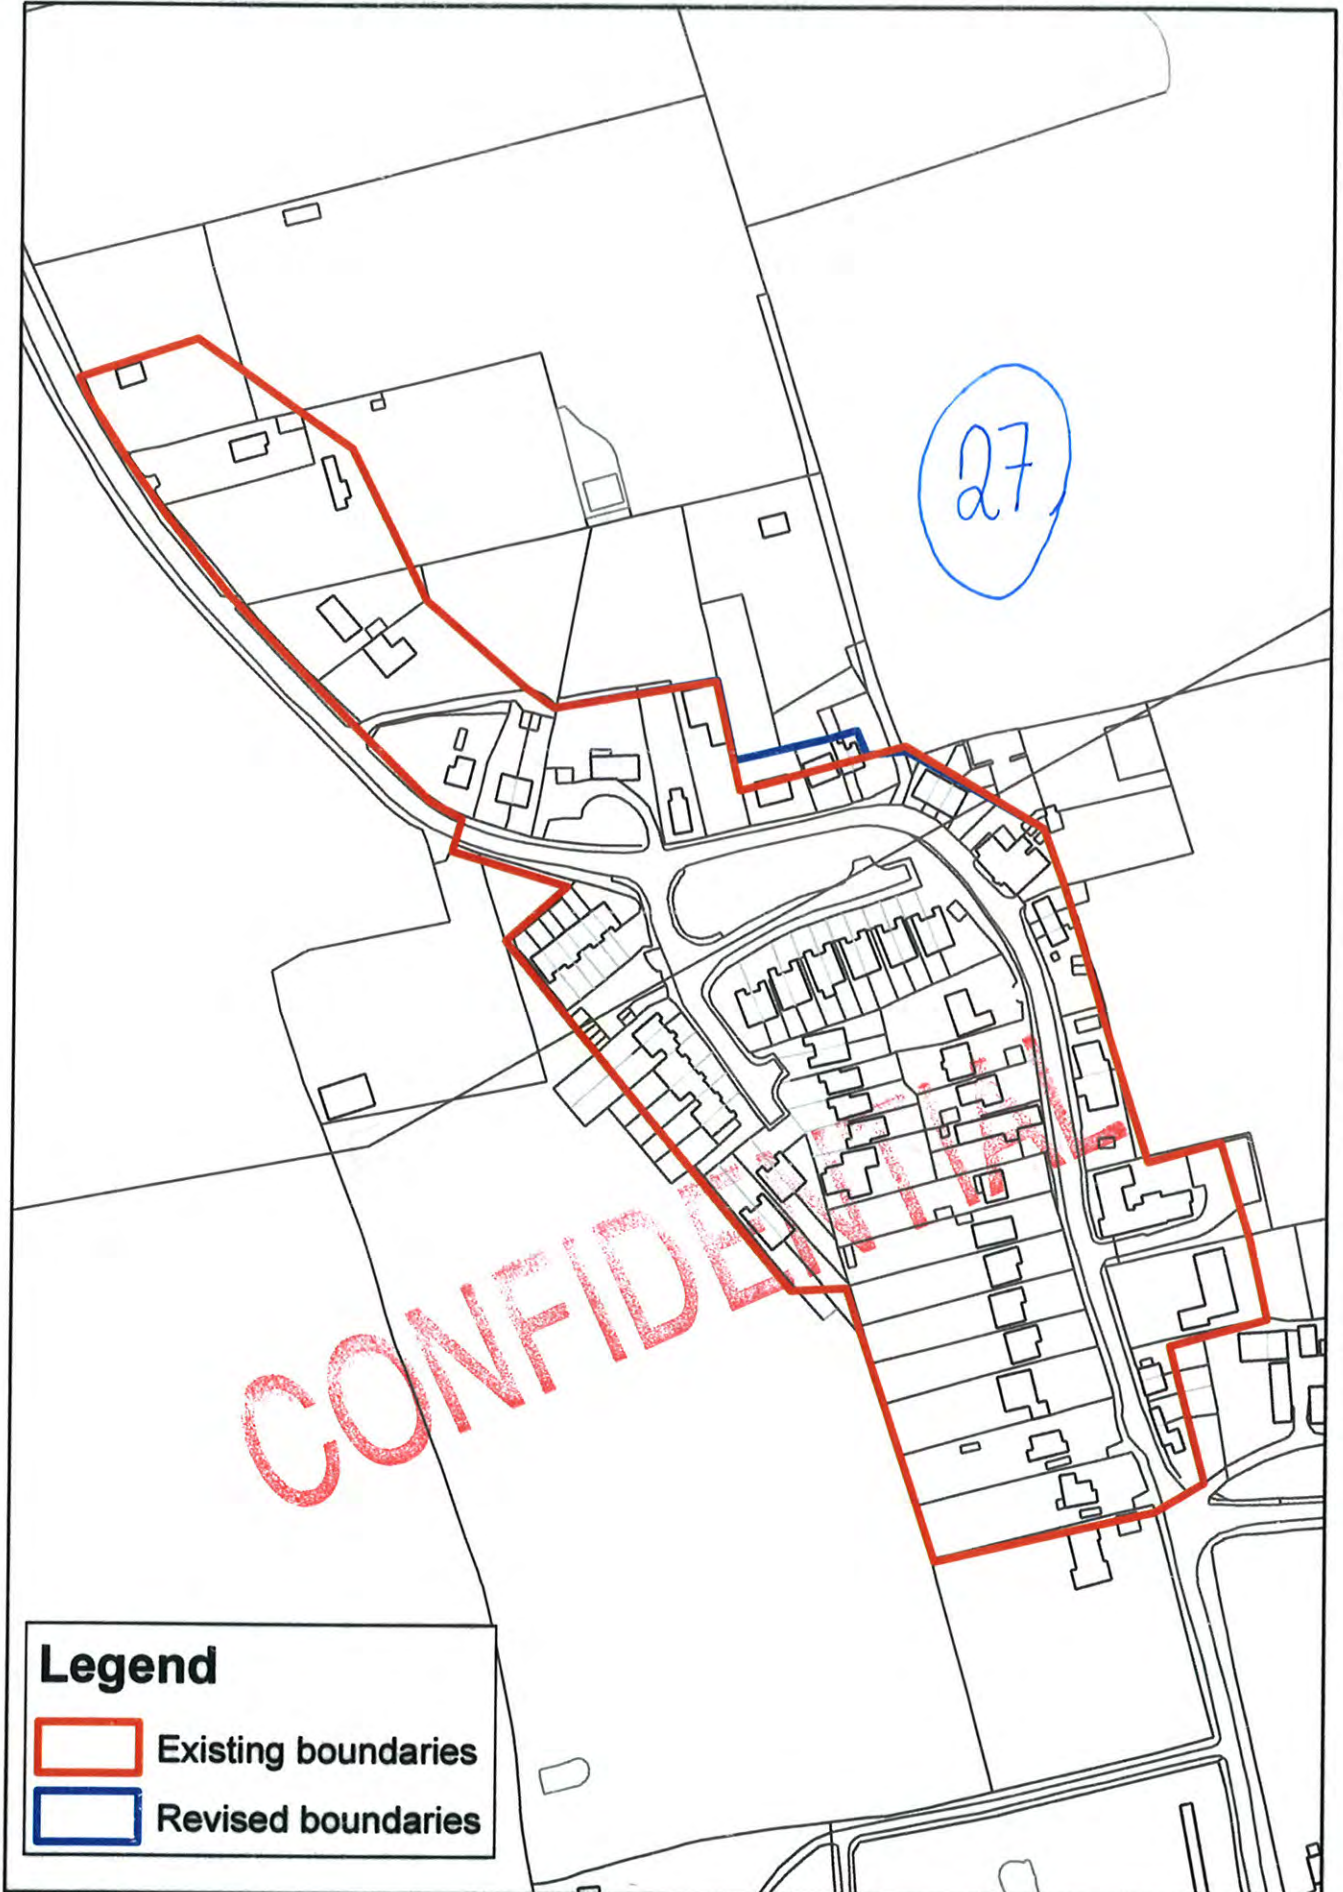

Althorne North