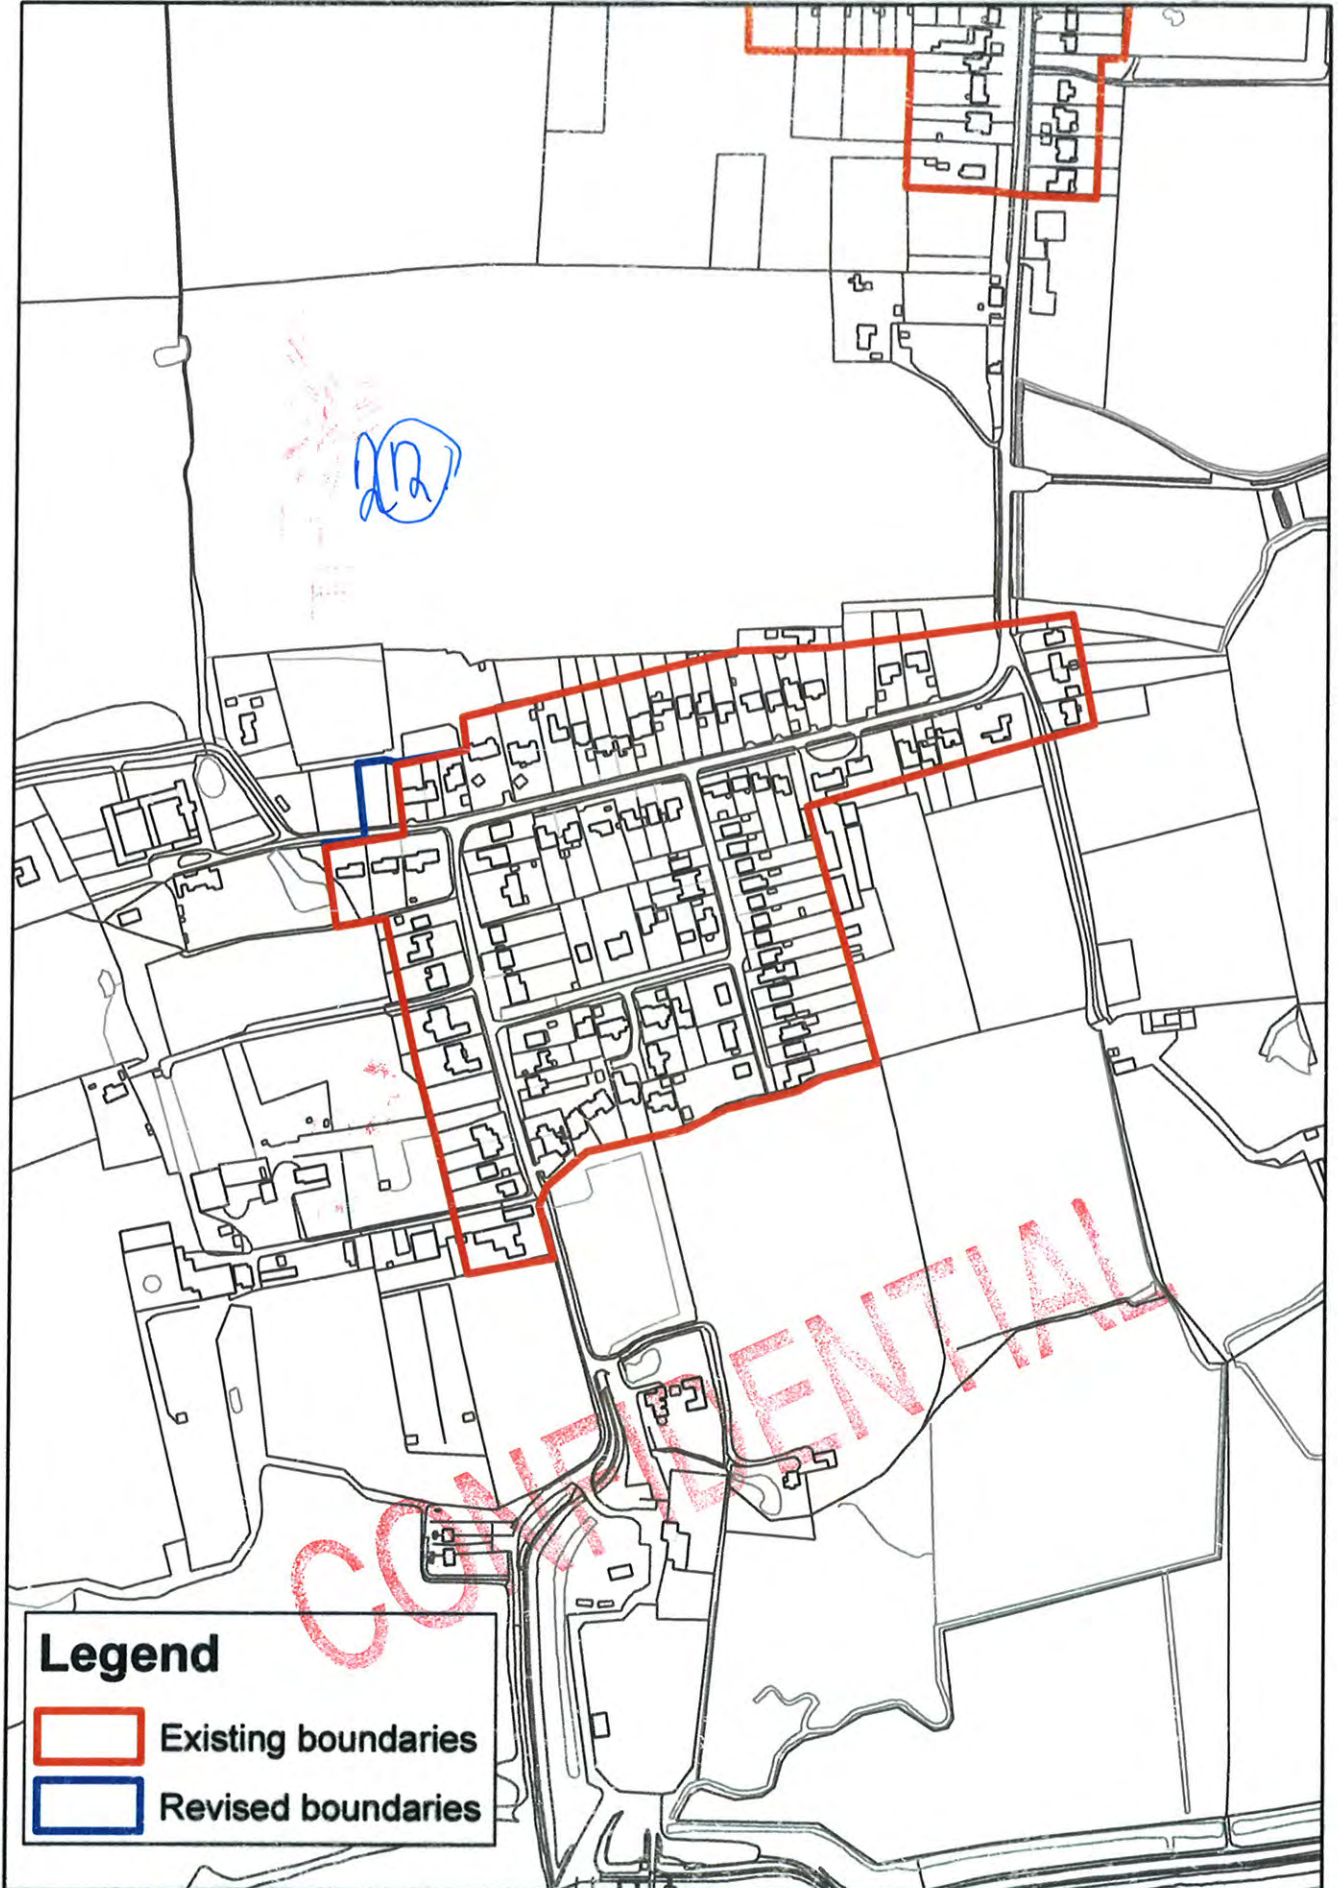

North Fambridge South