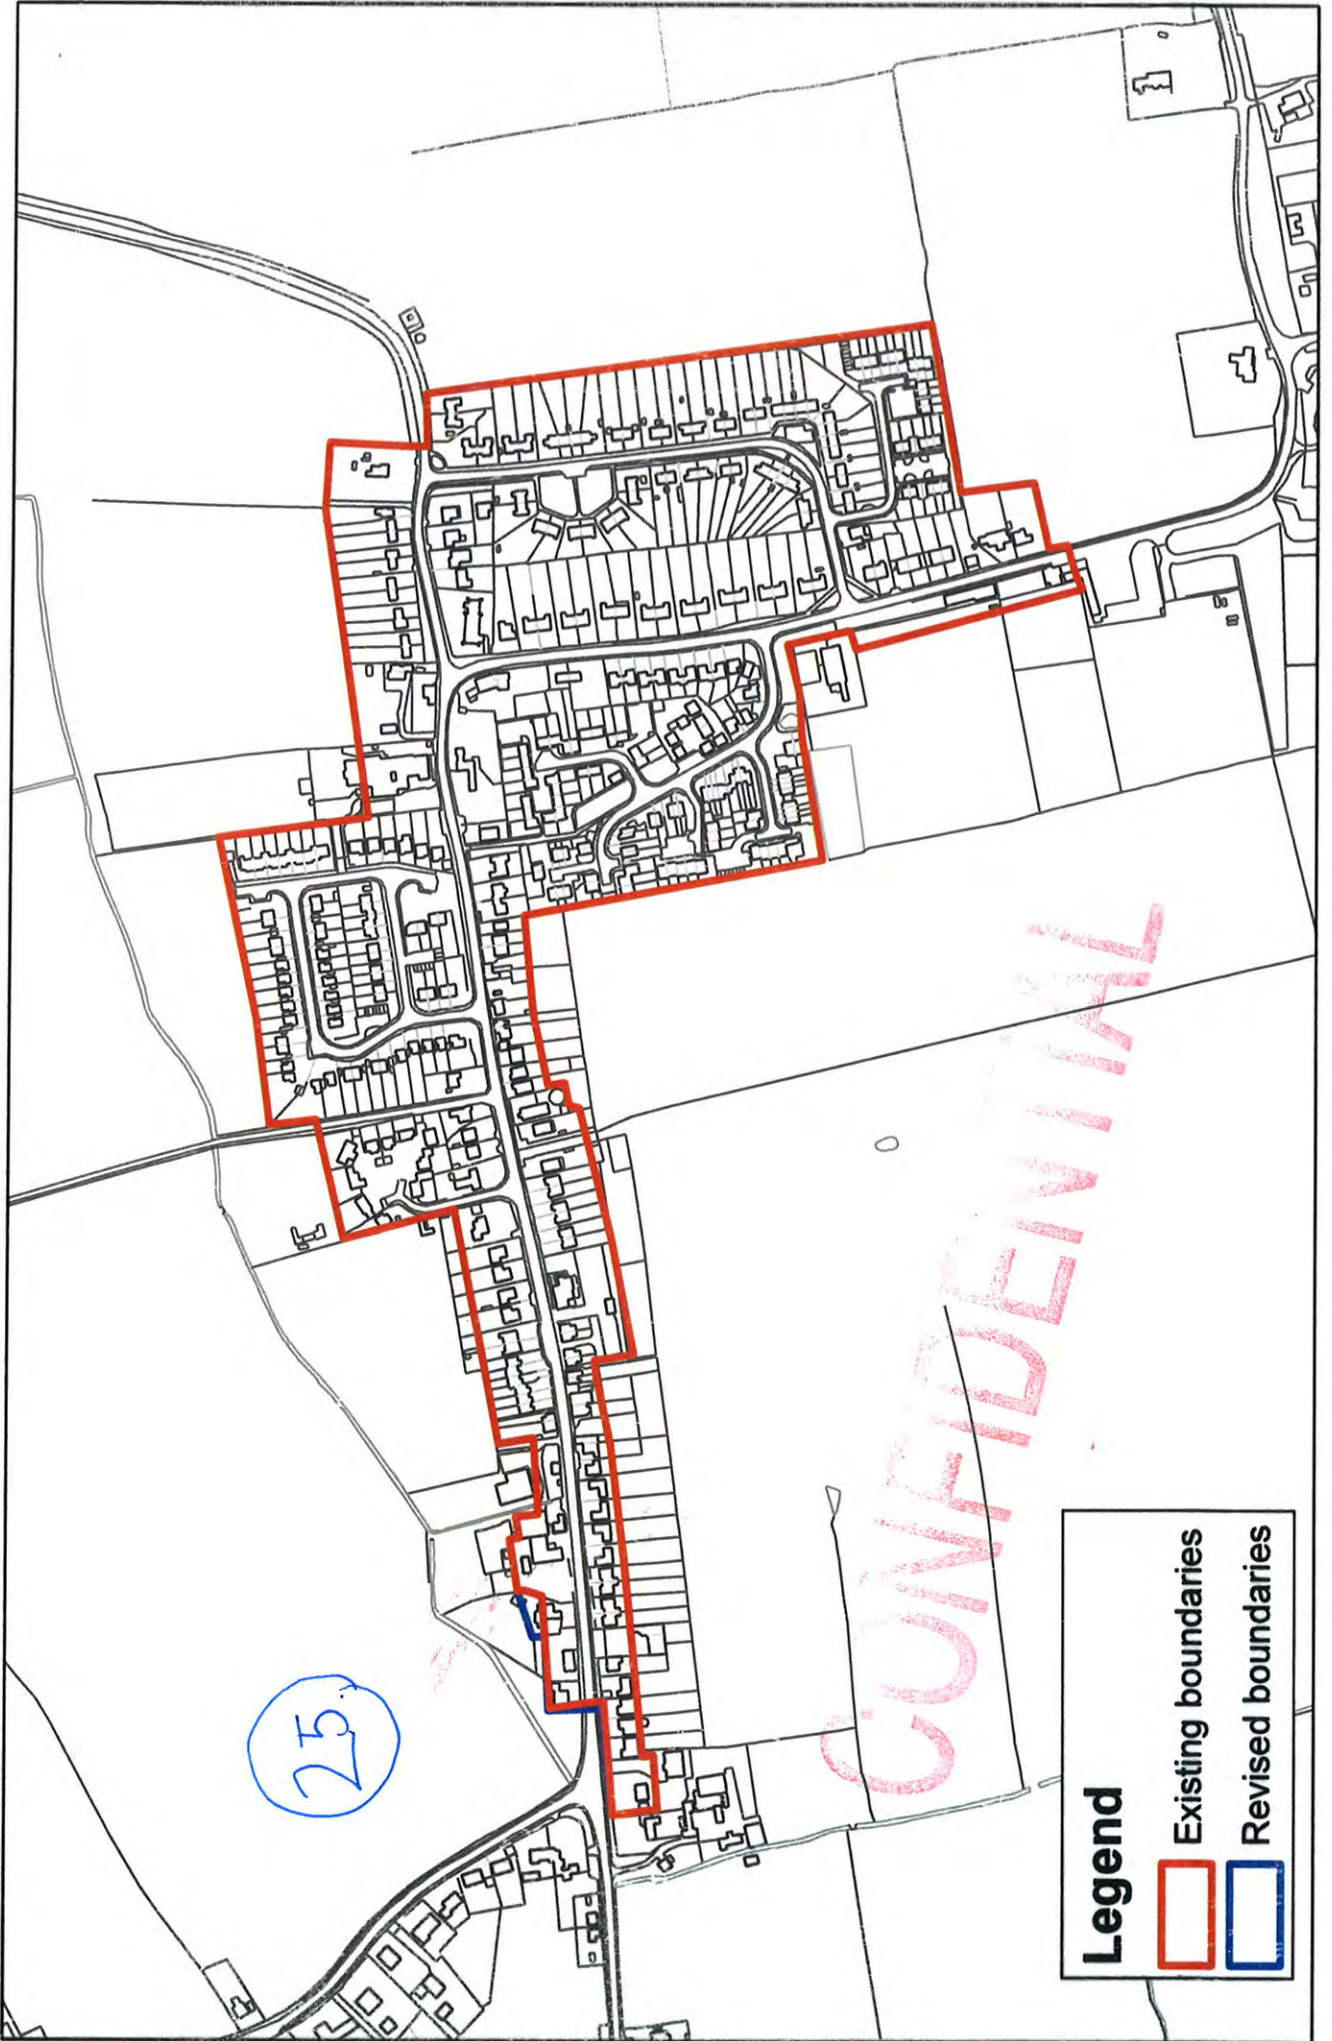

Latchingdon

25

CONFIDENTIAL

Legend

- Existing boundaries
- Revised boundaries