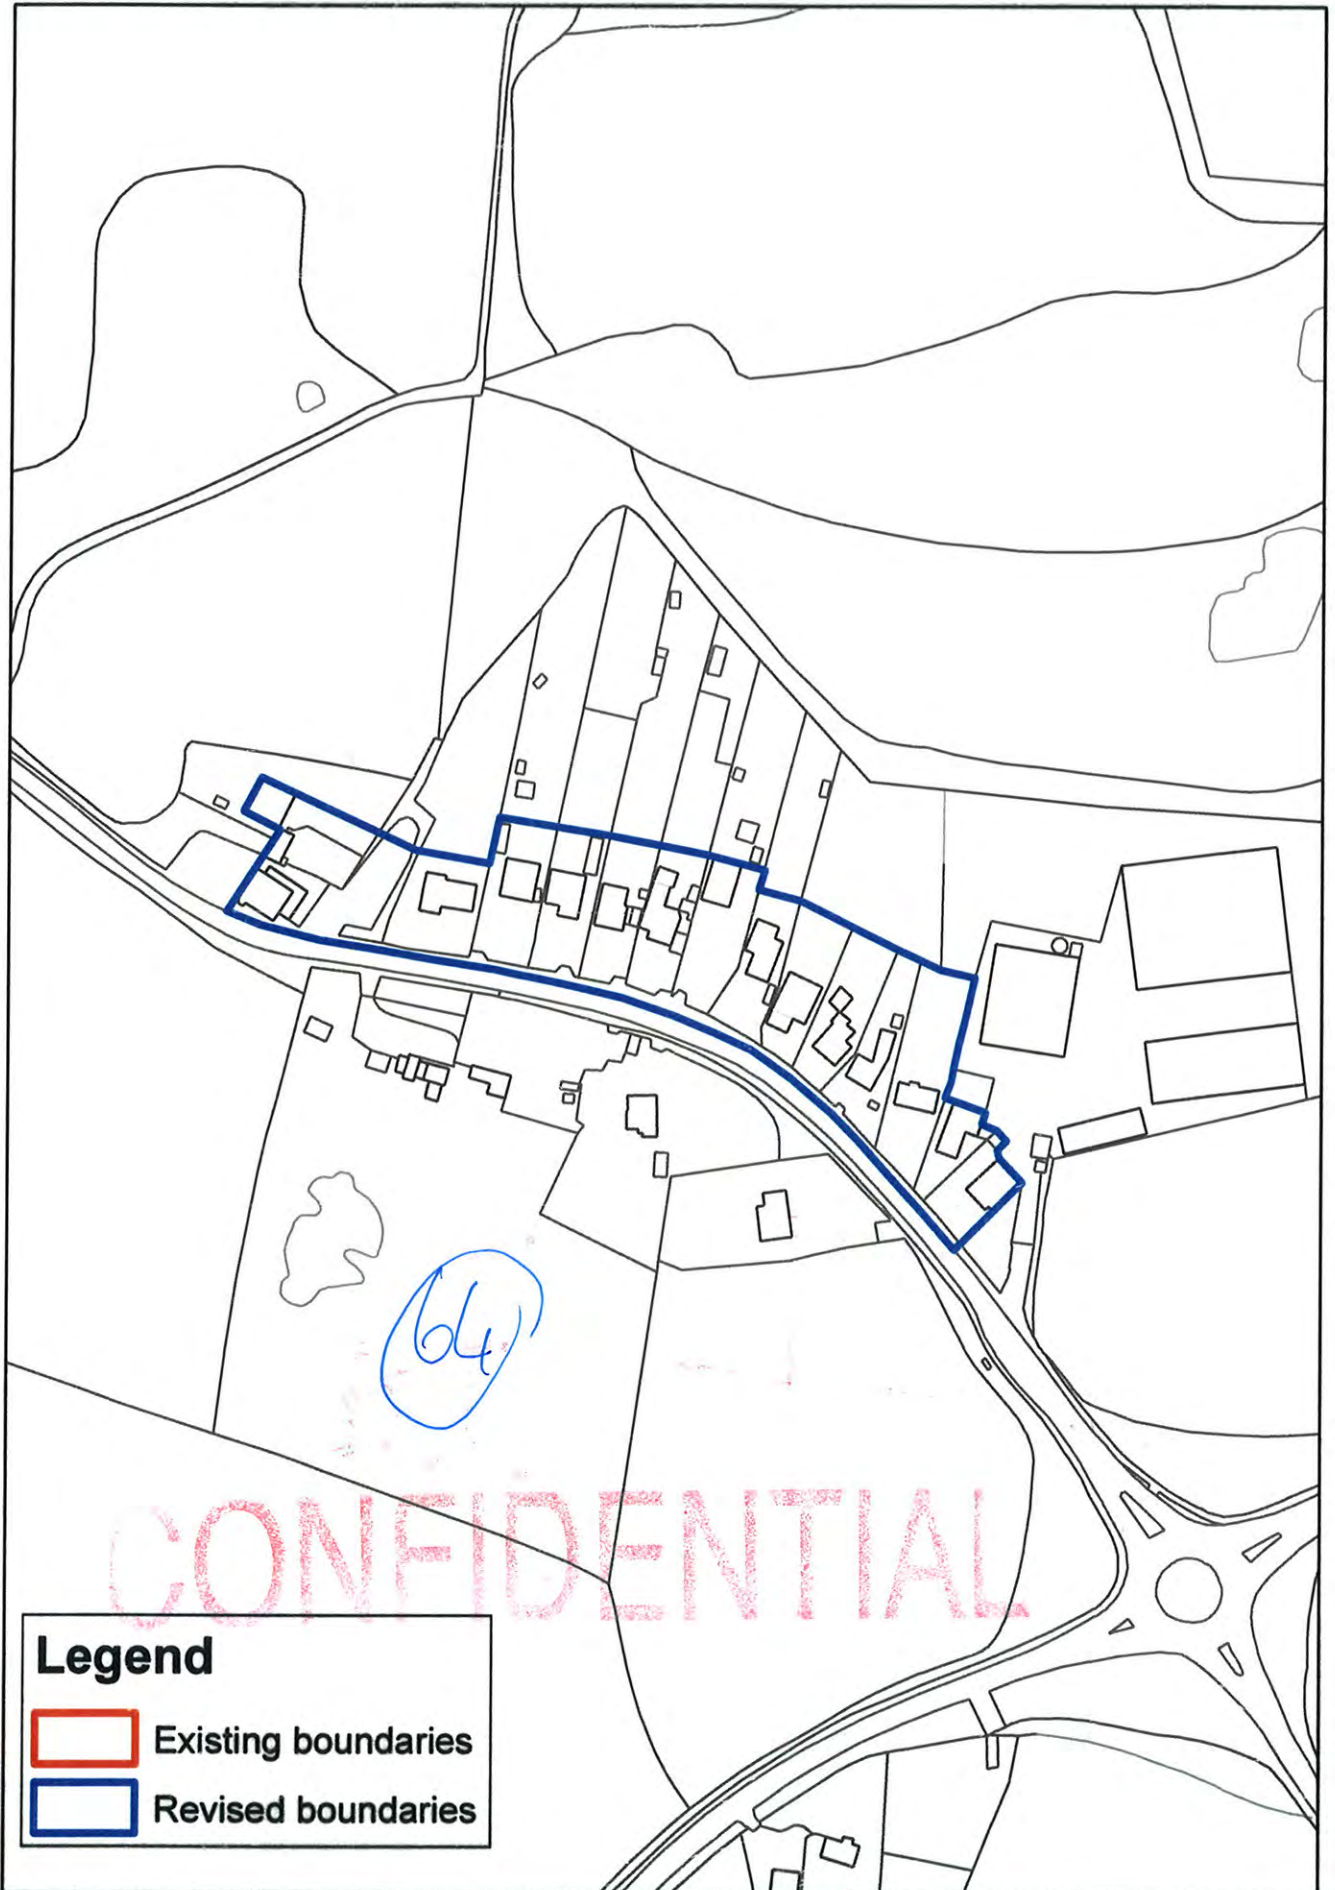

Burnham-on-Crouch South (1)

Legend

- Existing boundaries
- Revised boundaries

Burnham-on-Crouch South (2)

Legend

- Existing boundaries
- Revised boundaries

Cock Clarks

Cold Norton

CONFIDENTIAL

Legend

- Existing boundaries
- Revised boundaries

Little Totham

Maldon

Mayland

Mundon

2) Separate Boundaries - North Farnbridge South and North.

Legend

- Existing boundaries
- Revised boundaries

Steeple

Stow Maries

Tillingham

Tollesbury

Tollesbury East

Legend

-  Existing boundaries
-  Revised boundaries

Tolleshunt D'Arcy

Tolleshunt Knights

Tolleshunt Major

Wickham Bishops East

Wickham Bishops West

Woodham Mortimer

Woodham Mortimer West