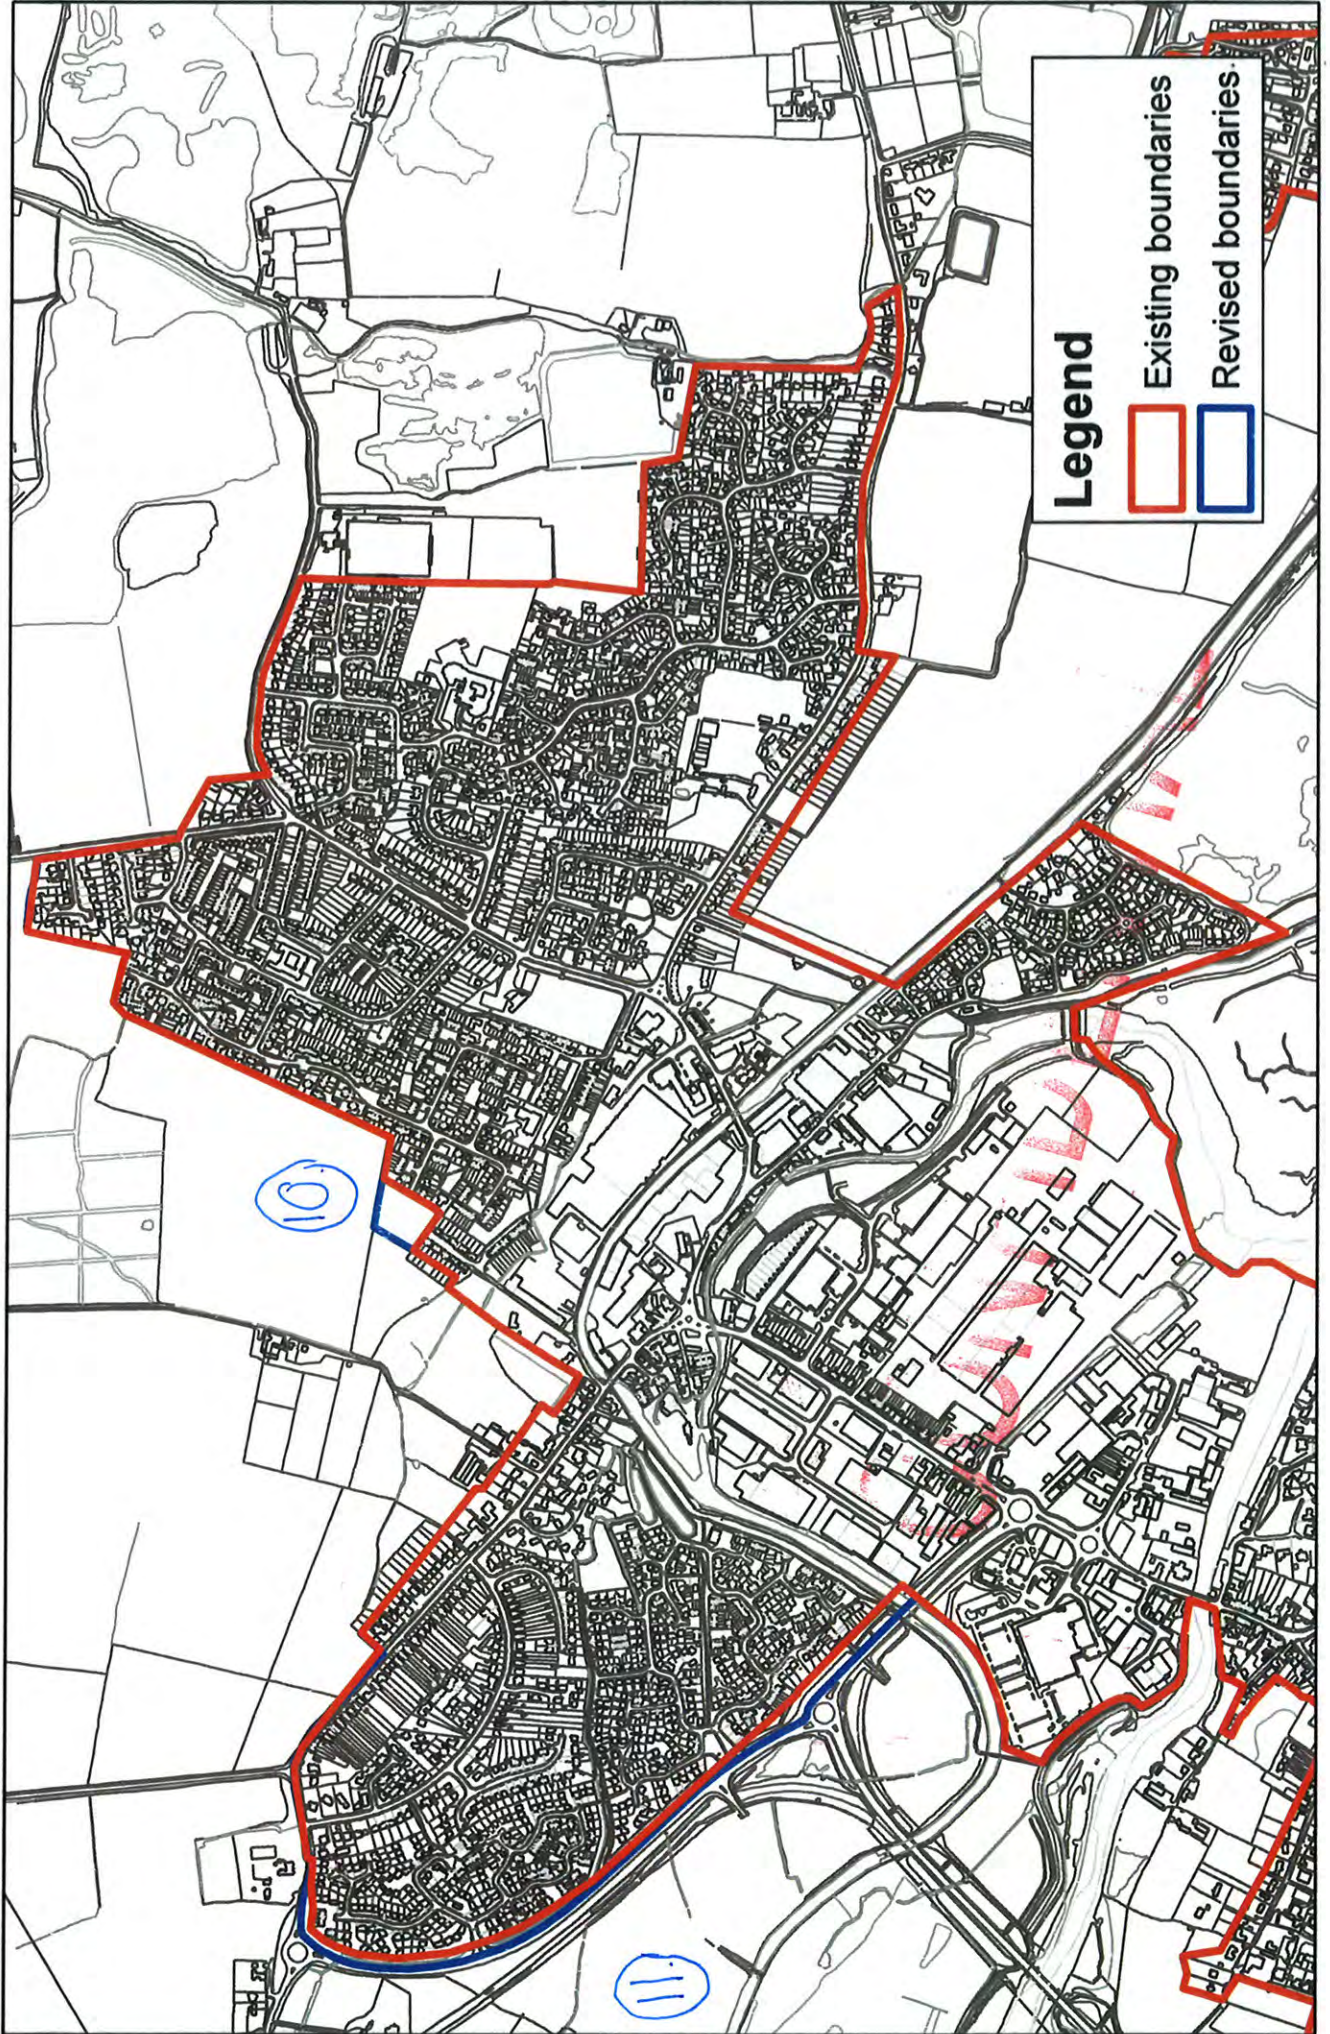

Burnham-on-Crouch South (1)

Legend

- Existing boundaries
- Revised boundaries

Burnham-on-Crouch South (2)

Legend

- Existing boundaries
- Revised boundaries

Cock Clarks

Cold Norton

Goldhanger

Great Totham North

Great Totham South

Heybridge

Heybridge Basin

Langford

Latchingdon

25

CONFIDENTIAL

Legend

- Existing boundaries
- Revised boundaries

Little Totham

Maldon

Mayland

Mundon

2) Separate Boundaries - North Farnbridge South and North.

-  Existing boundaries
-  Revised boundaries

Tolleshunt D'Arcy

Tolleshunt Knights

Tolleshunt Major

Wickham Bishops East

Wickham Bishops West

Woodham Mortimer

Woodham Mortimer West