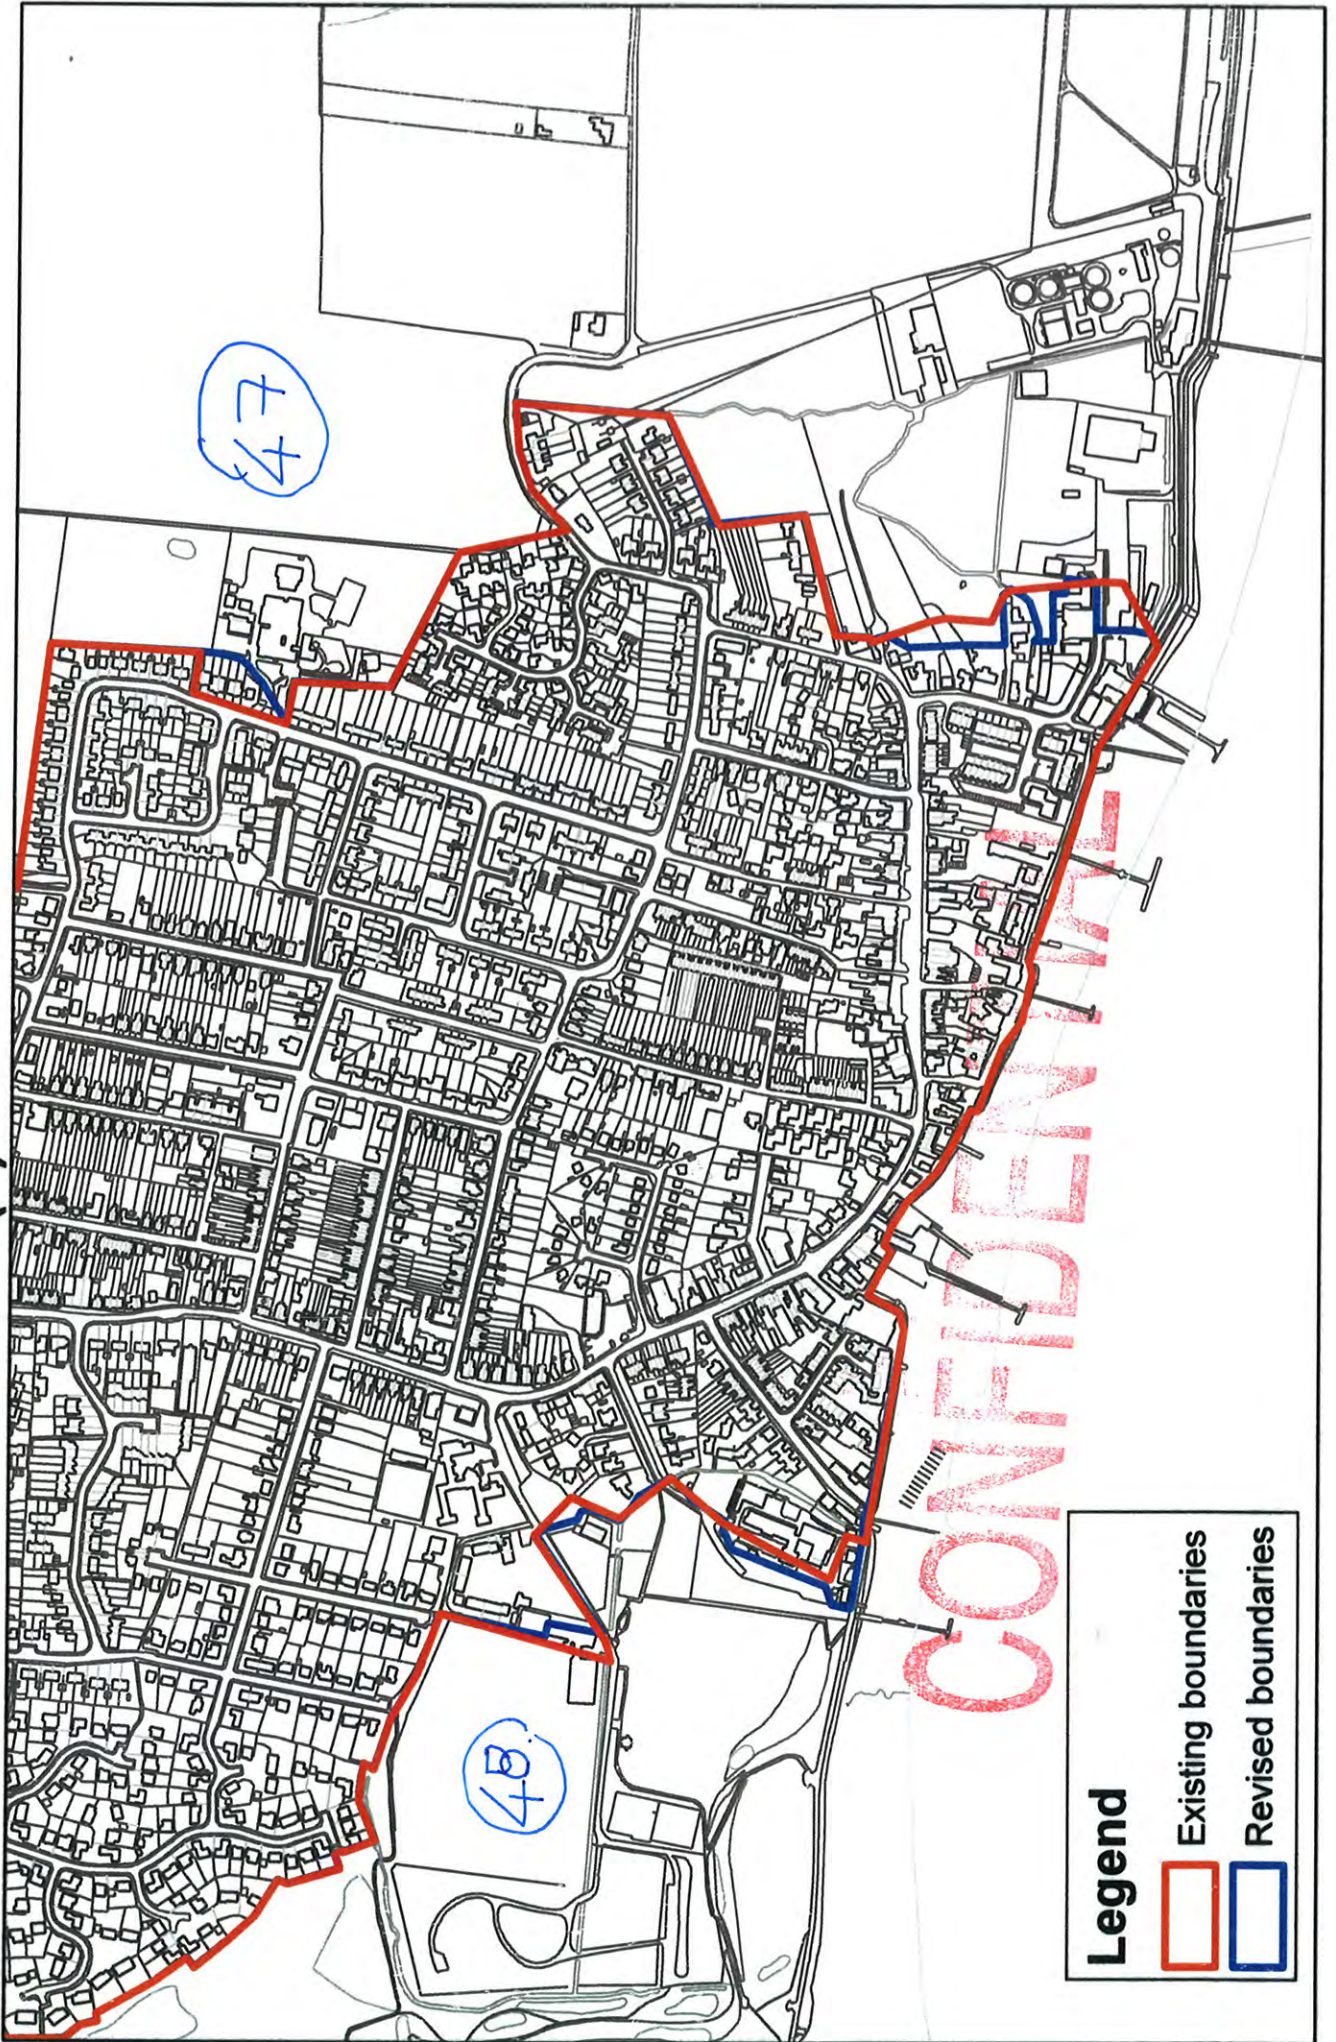

Althorne North

Althorne South

Bradwell East

Bradwell seaside

Bradwell West

42) Boundaries North and South.

Burnham-on-Crouch North

42. Boundaries North and South

Burnham-on-Crouch South (1)

Legend

- Existing boundaries
- Revised boundaries

Burnham-on-Crouch South (2)

Legend

- Existing boundaries
- Revised boundaries

Cock Clarks

Cold Norton

CONFIDENTIAL

Legend

- Existing boundaries
- Revised boundaries

Little Totham

Maldon

Mayland

Mundon

2) Separate Boundaries - North Farnbridge South and North.

-  Existing boundaries
-  Revised boundaries

Tolleshunt D'Arcy

Tolleshunt Knights

Tolleshunt Major

Wickham Bishops East

Wickham Bishops West

Woodham Mortimer

Woodham Mortimer West