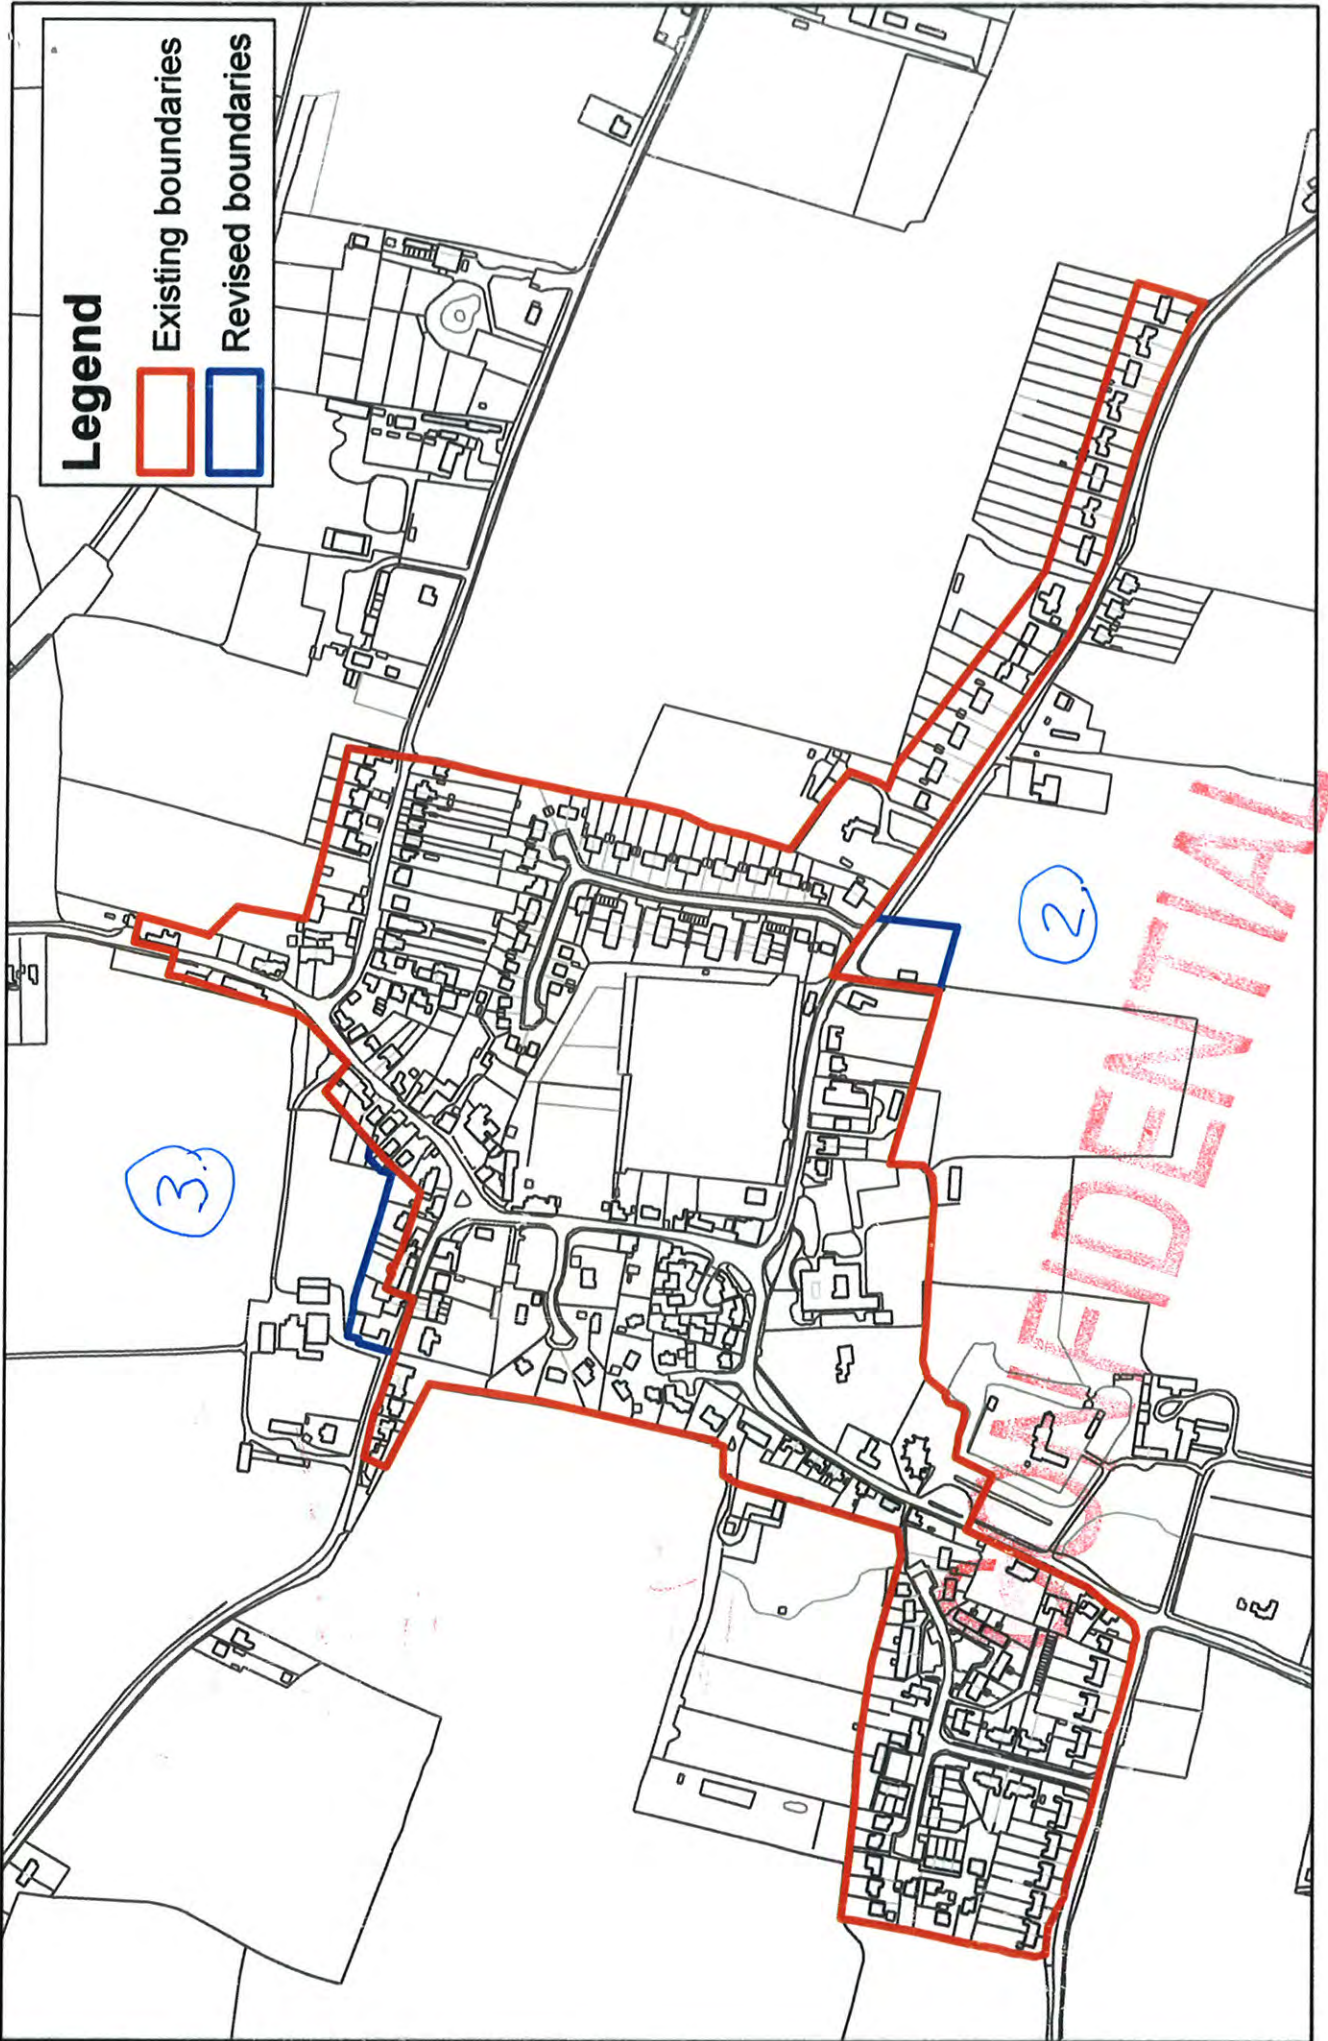

CONFIDENTIAL

Legend

- Existing boundaries
- Revised boundaries

Little Totham

Maldon

Mayland

Mundon

2) Separate Boundaries - North Farnbridge South and North.

North Farnbridge North

Legend

-  Existing boundaries
-  Revised boundaries

North Fambridge South

Purleigh East

Purleigh West

Southminster

St. Lawrence

Legend

- Existing boundaries
- Revised boundaries

Steeple

Stow Maries

Tillingham

Tollesbury

Tollesbury East

Legend

-  Existing boundaries
-  Revised boundaries

Tolleshunt D'Arcy

Tolleshunt Knights

Tolleshunt Major

Wickham Bishops East

Wickham Bishops West

Woodham Mortimer

Woodham Mortimer West