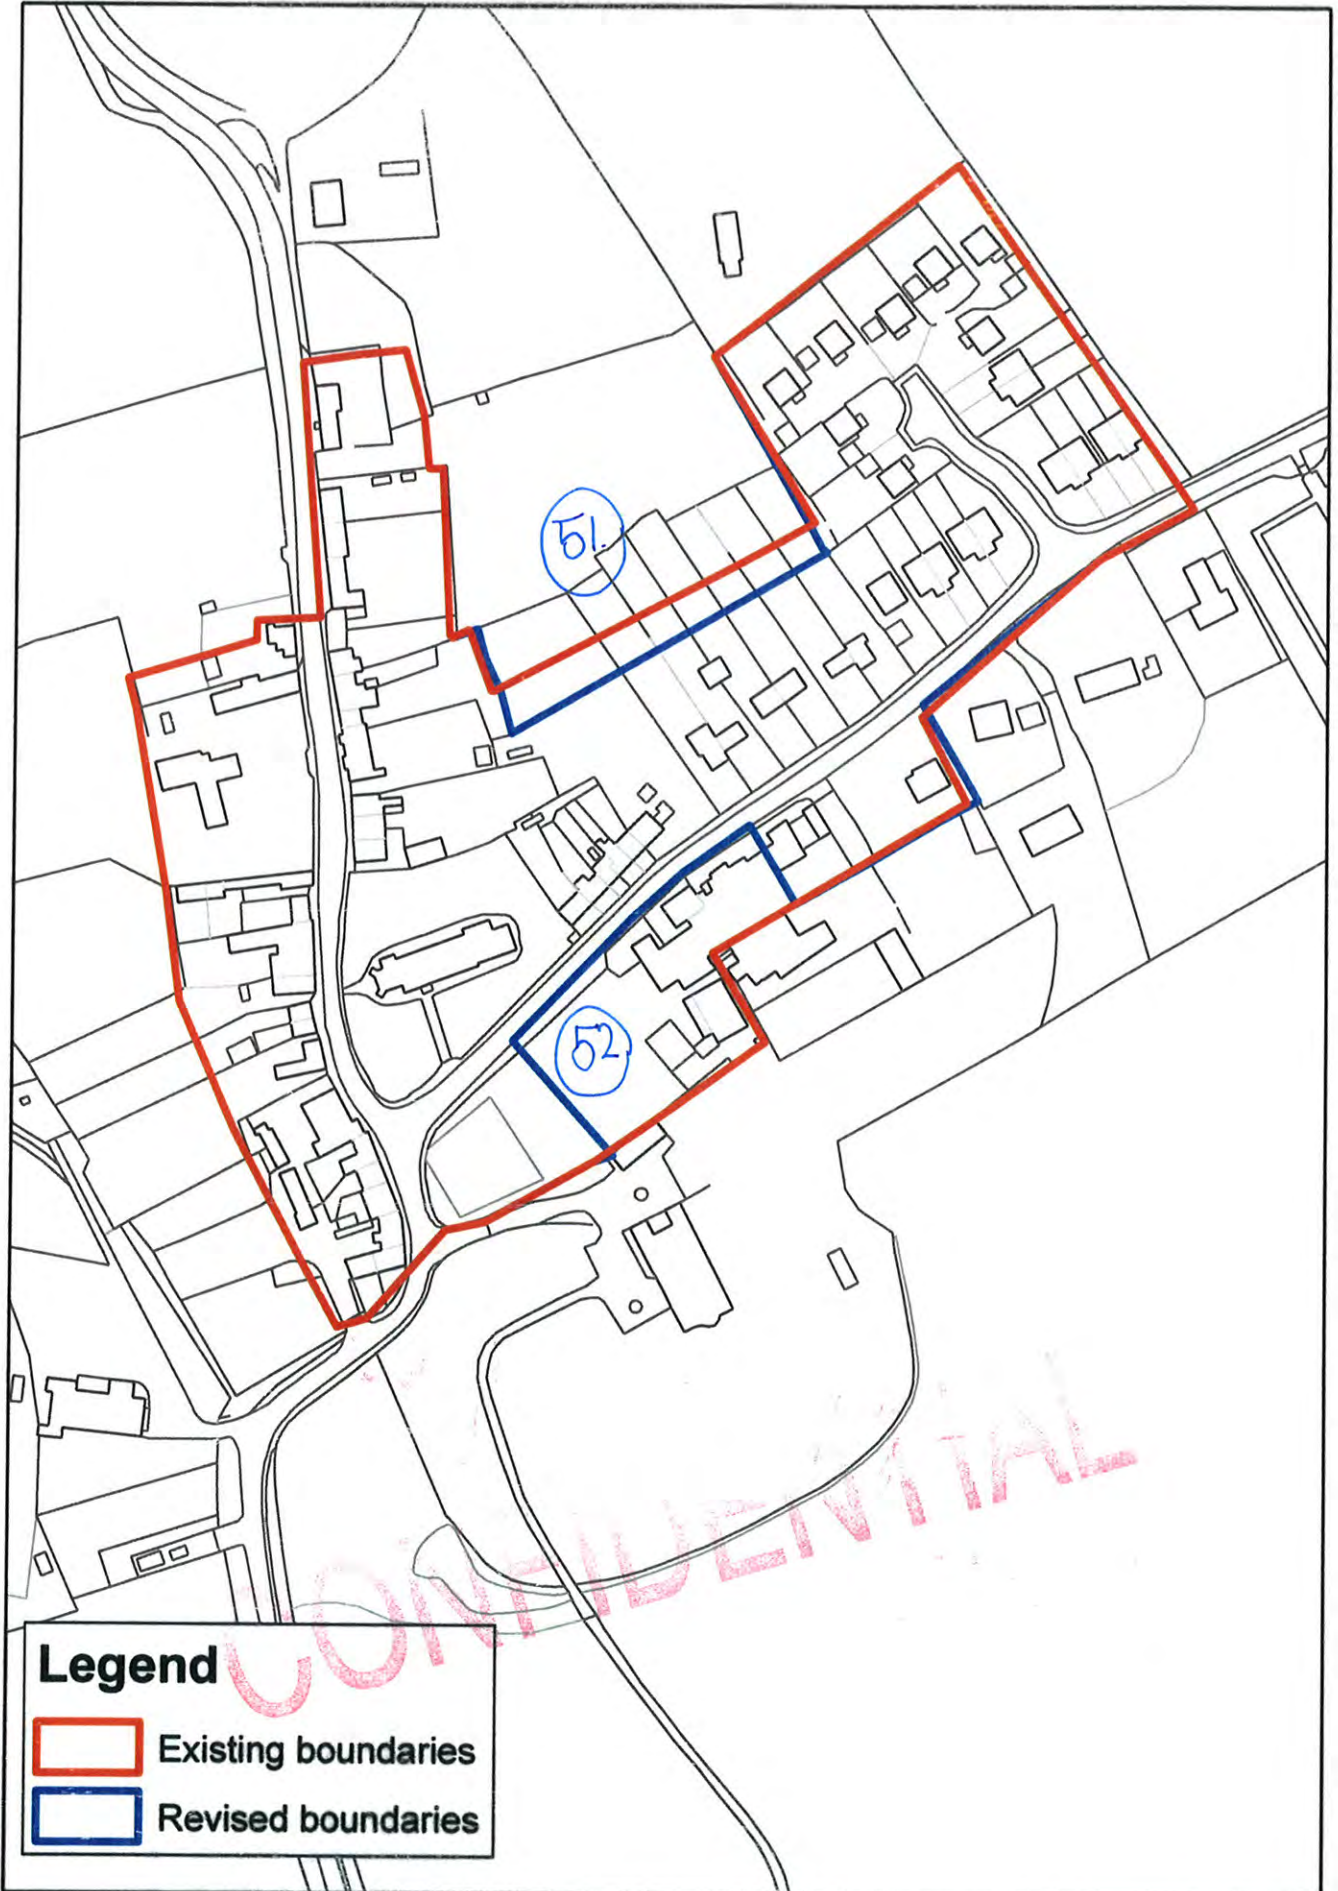

Bradwell West