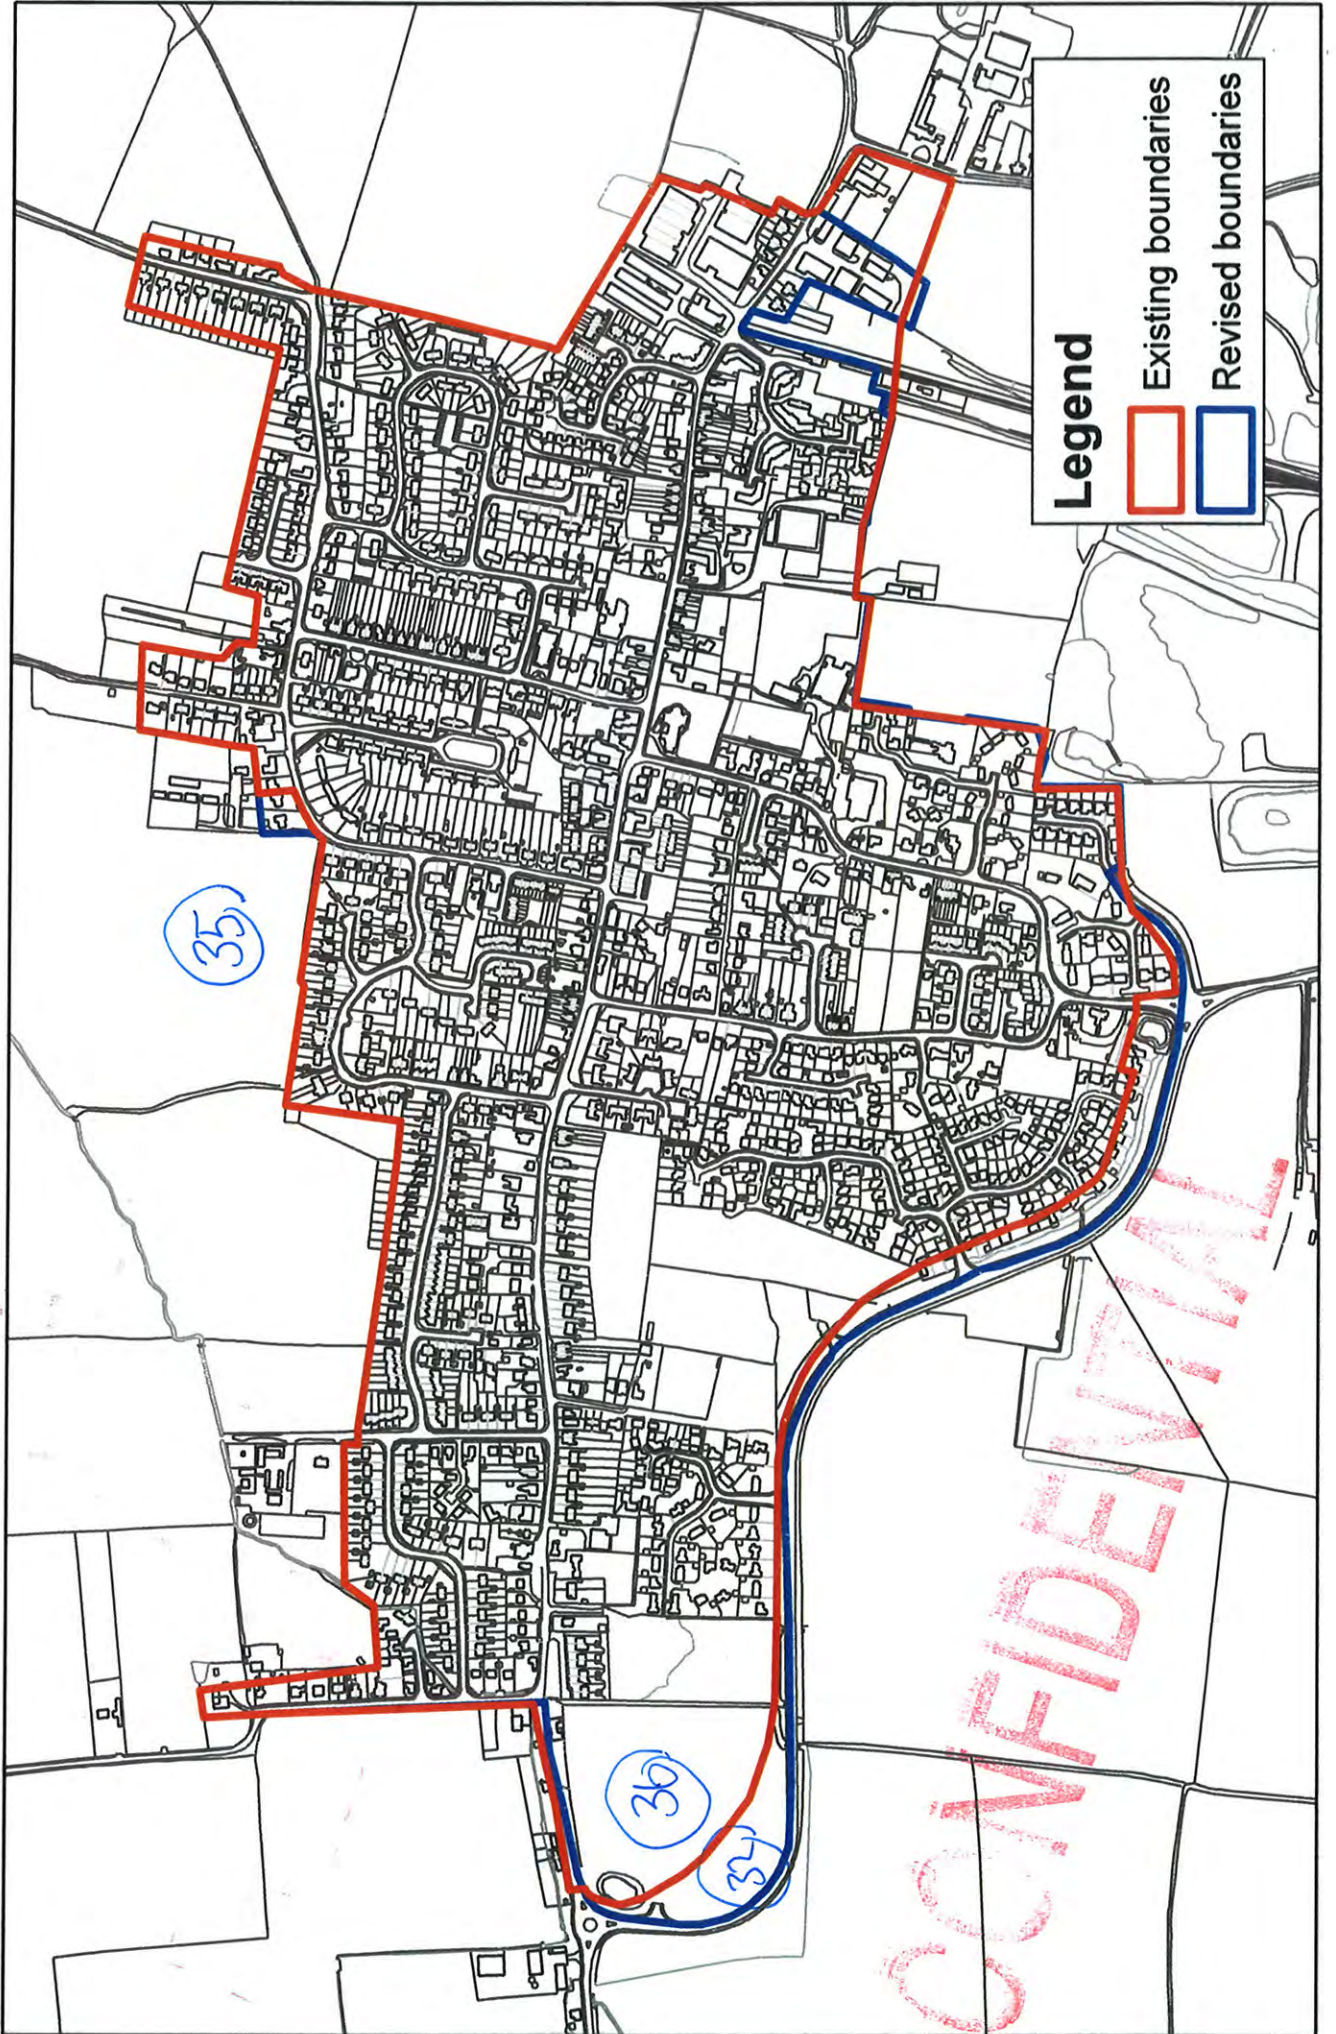

CONFIDENTIAL

Legend

- Existing boundaries
- Revised boundaries

Little Totham

Maldon

Mayland

Mundon

2) Separate Boundaries - North Farnbridge South and North.

North Farnbridge North

Legend

-  Existing boundaries
-  Revised boundaries

North Fambridge South

Purleigh East

Purleigh West

Southminster

St. Lawrence

Legend

- Existing boundaries
- Revised boundaries

Steeple

Stow Maries

Tillingham

Tollesbury

Tollesbury East

Legend

-  Existing boundaries
-  Revised boundaries

Tolleshunt D'Arcy

Tolleshunt Knights

Tolleshunt Major

Wickham Bishops East

Wickham Bishops West

Woodham Mortimer

Woodham Mortimer West