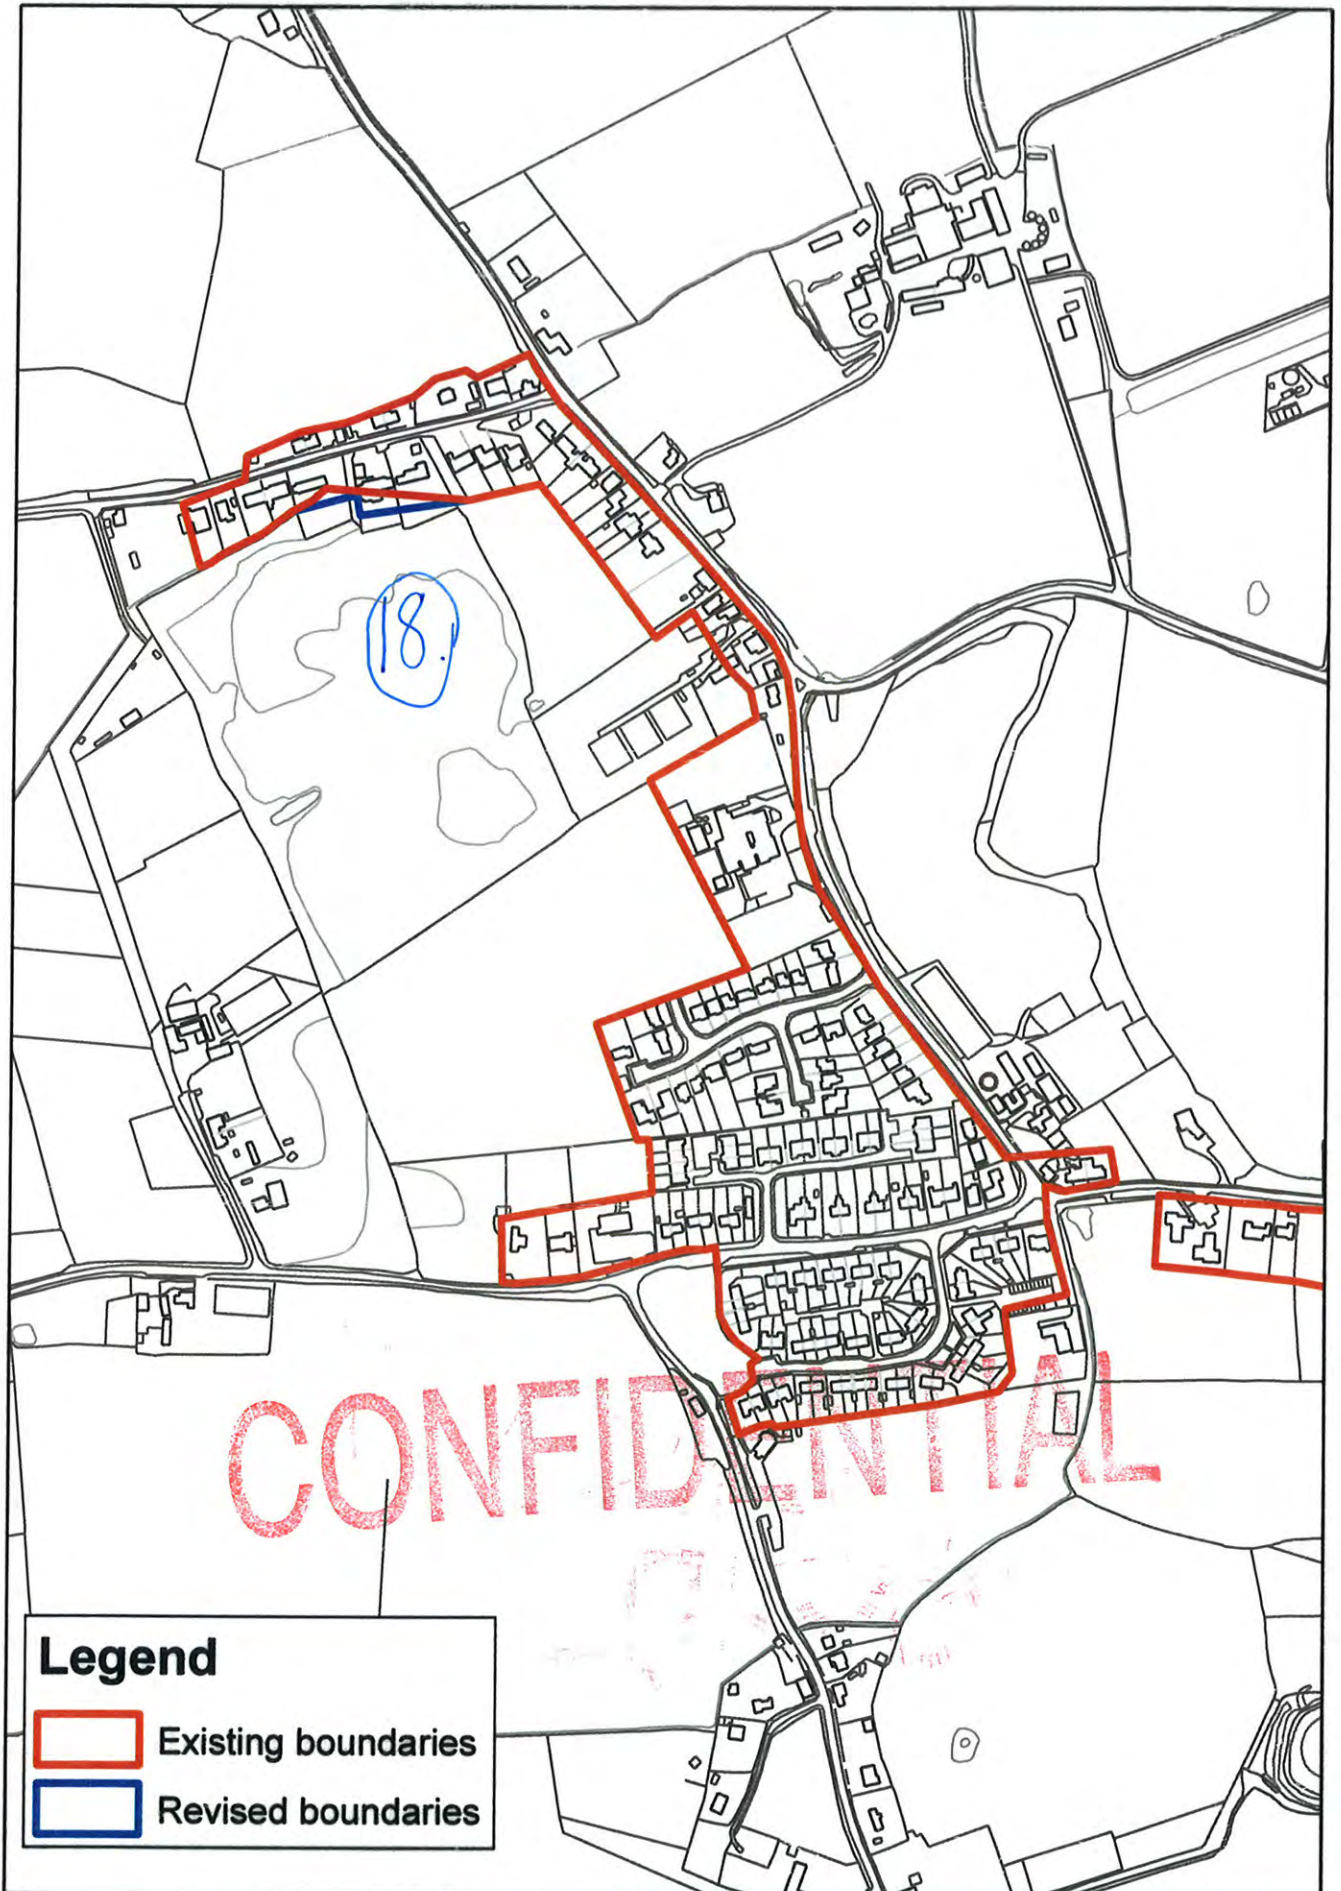

CONFIDENTIAL

Legend

- Existing boundaries
- Revised boundaries

Little Totham

Maldon

Mayland

Mundon

2) Separate Boundaries - North Farnbridge South and North.

North Farnbridge North

Legend

-  Existing boundaries
-  Revised boundaries

North Fambridge South

Purleigh East

Purleigh West

Southminster

St. Lawrence

Legend

- Existing boundaries
- Revised boundaries

Steeple

Stow Maries

Tillingham

Tollesbury

Tollesbury East

Legend

-  Existing boundaries
-  Revised boundaries

Tolleshunt D'Arcy

Tolleshunt Knights

Tolleshunt Major

Wickham Bishops East

Wickham Bishops West

Woodham Mortimer

Woodham Mortimer West