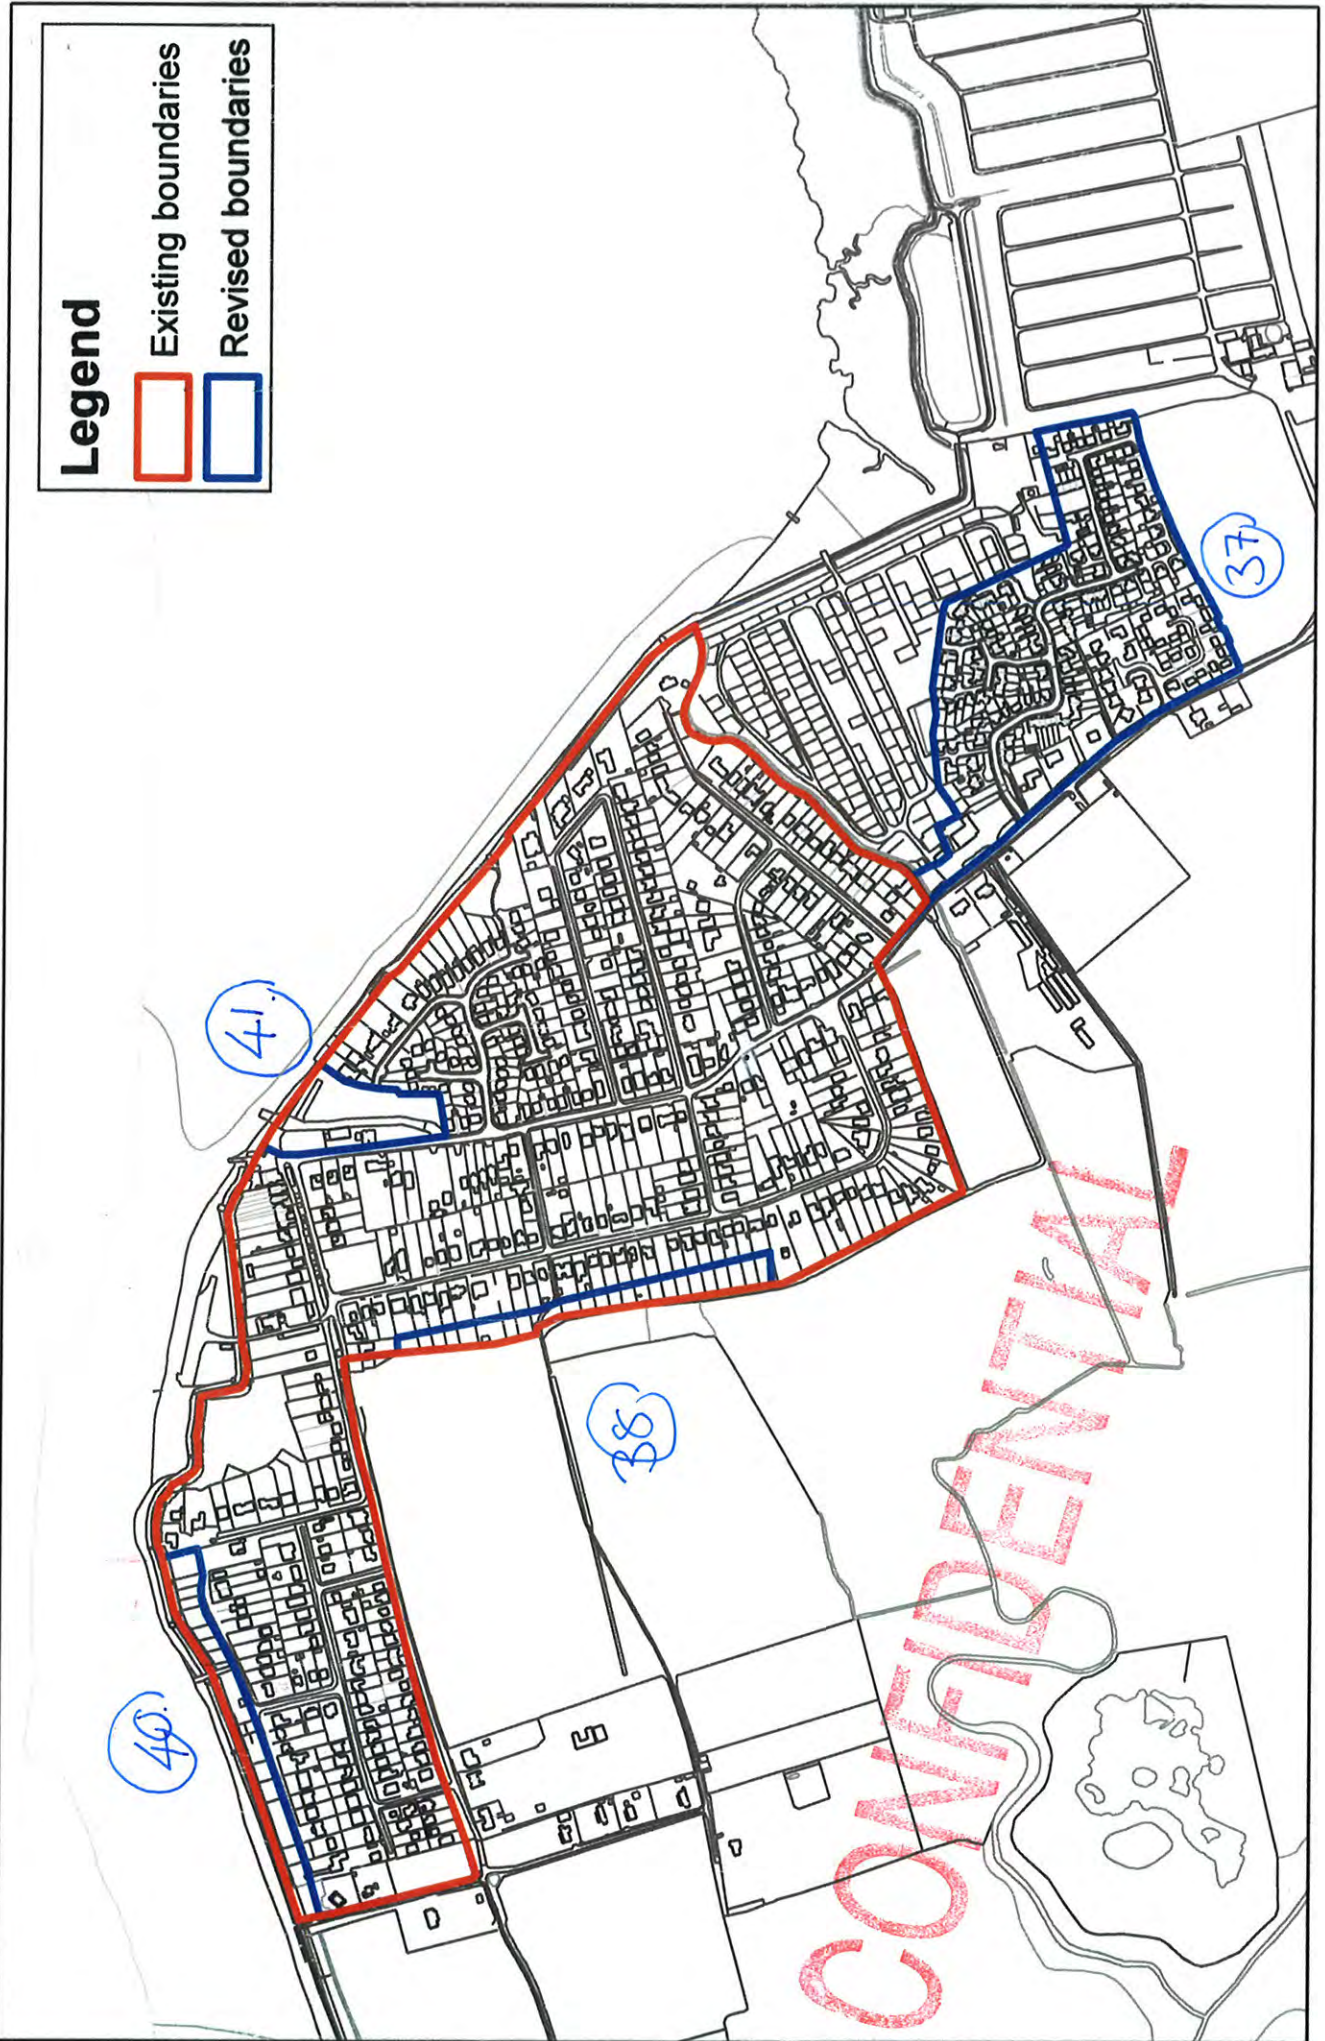

CONFIDENTIAL

Legend

- Existing boundaries
- Revised boundaries

Little Totham

Maldon

Mayland

Mundon

2) Separate Boundaries - North Farnbridge South and North.

North Farnbridge North

Legend

-  Existing boundaries
-  Revised boundaries

North Fambridge South

Purleigh East

Purleigh West

Southminster

St. Lawrence

Legend

- Existing boundaries
- Revised boundaries

Steeple

Stow Maries

Tillingham

Tollesbury

Tollesbury East

Legend

-  Existing boundaries
-  Revised boundaries

Tolleshunt D'Arcy

Tolleshunt Knights

Tolleshunt Major

Wickham Bishops East

Wickham Bishops West

Woodham Mortimer

Woodham Mortimer West