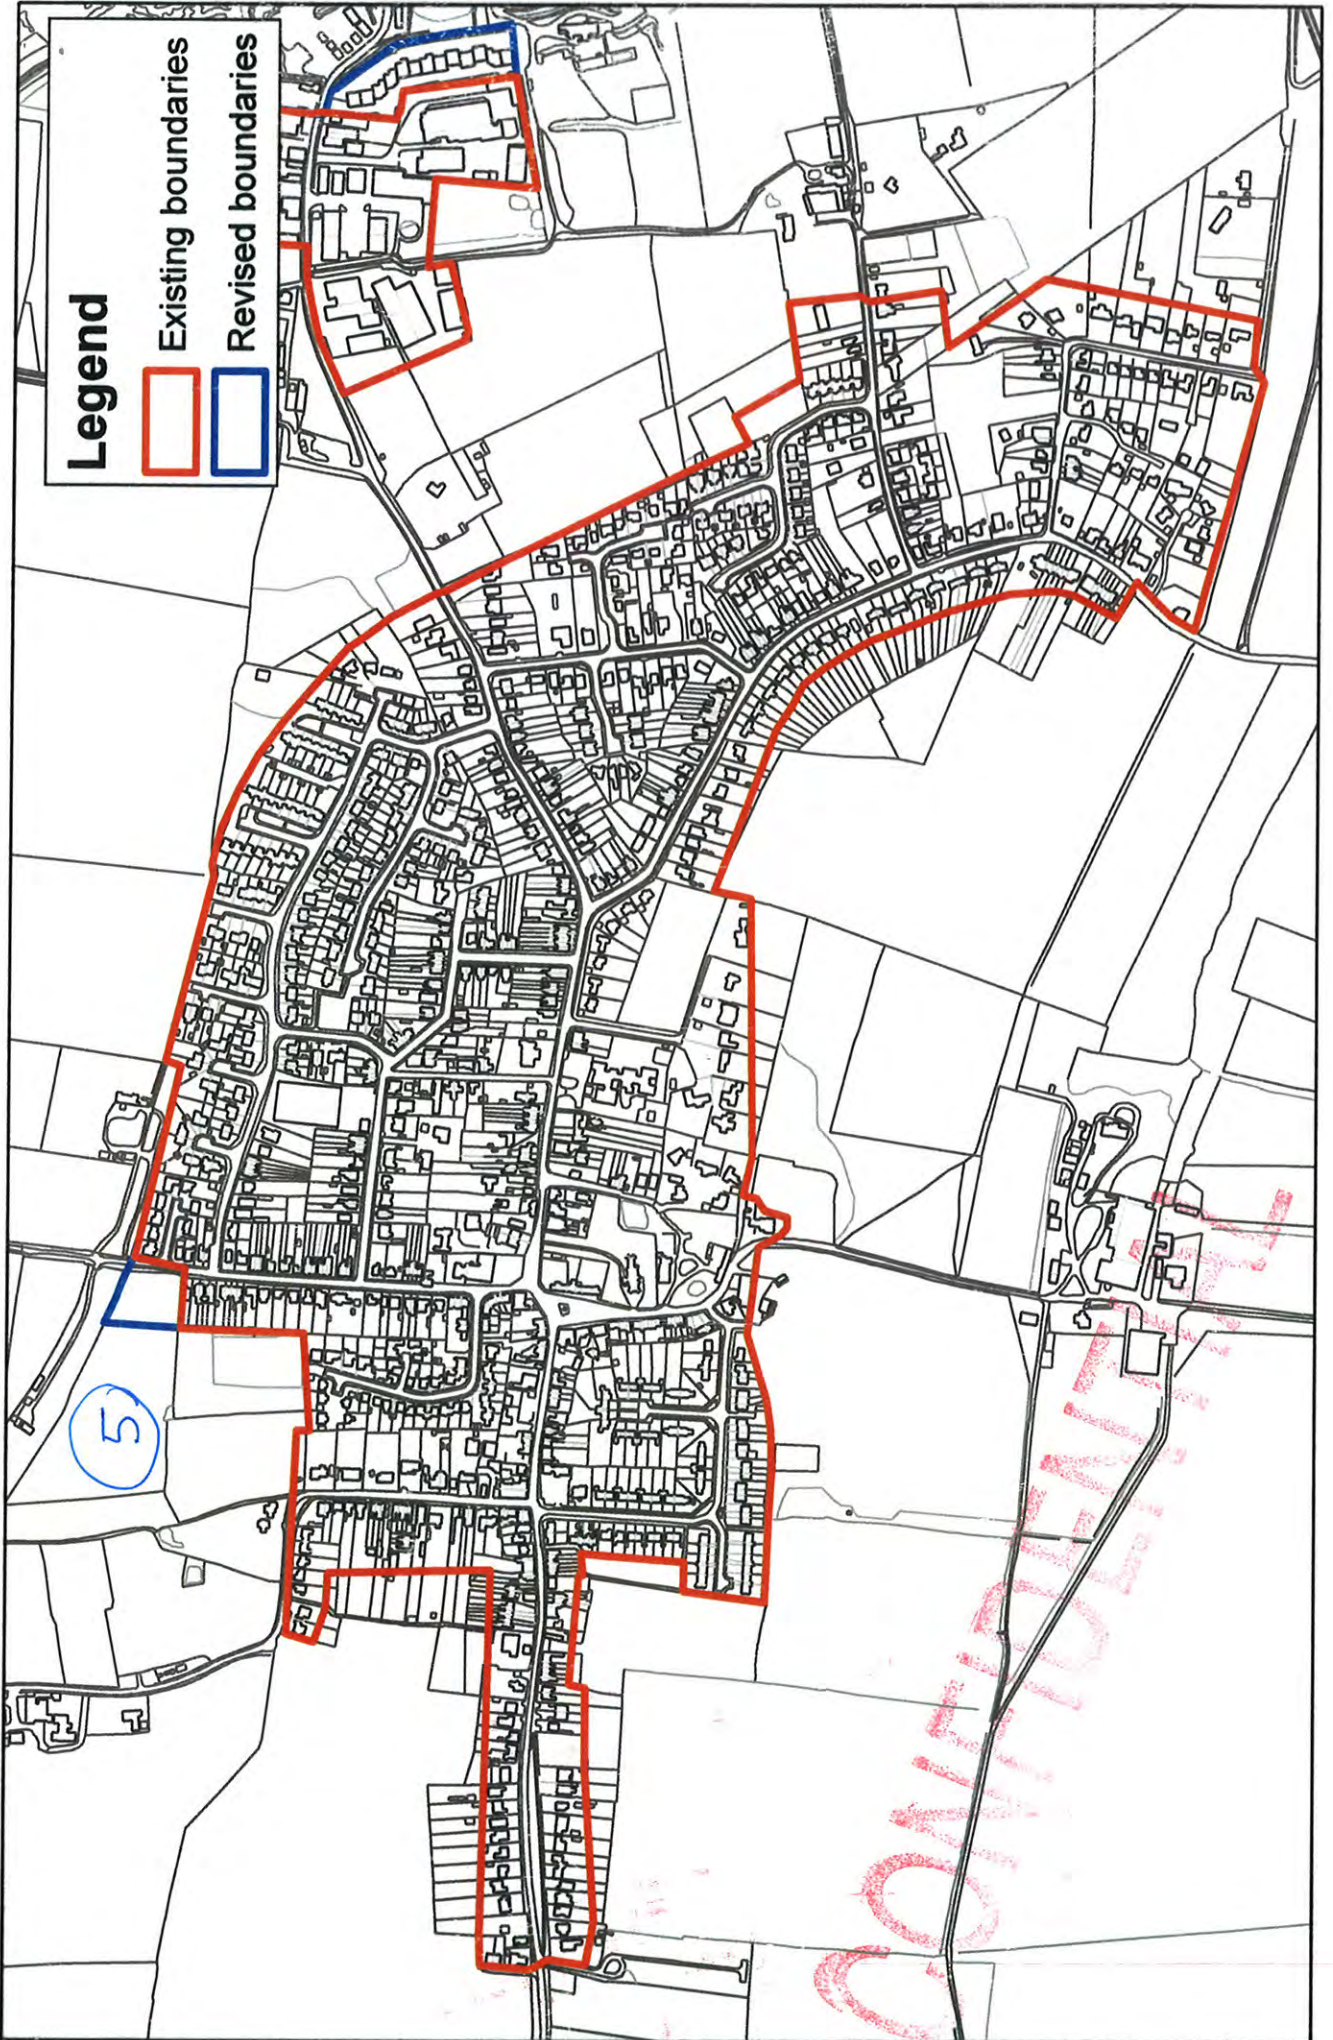

Burnham-on-Crouch South (1)

Legend

- Existing boundaries
- Revised boundaries

Burnham-on-Crouch South (2)

Legend

- Existing boundaries
- Revised boundaries

Cock Clarks

Cold Norton

North Farnbridge North

Legend

-  Existing boundaries
-  Revised boundaries

North Fambridge South

Purleigh East

Purleigh West

Southminster

St. Lawrence

Legend

- Existing boundaries
- Revised boundaries

Steeple

Stow Maries

Tillingham

Tollesbury

Tollesbury East

Legend

-  Existing boundaries
-  Revised boundaries

Tolleshunt D'Arcy

Tolleshunt Knights

Tolleshunt Major

Wickham Bishops East

Wickham Bishops West

Woodham Mortimer

Woodham Mortimer West