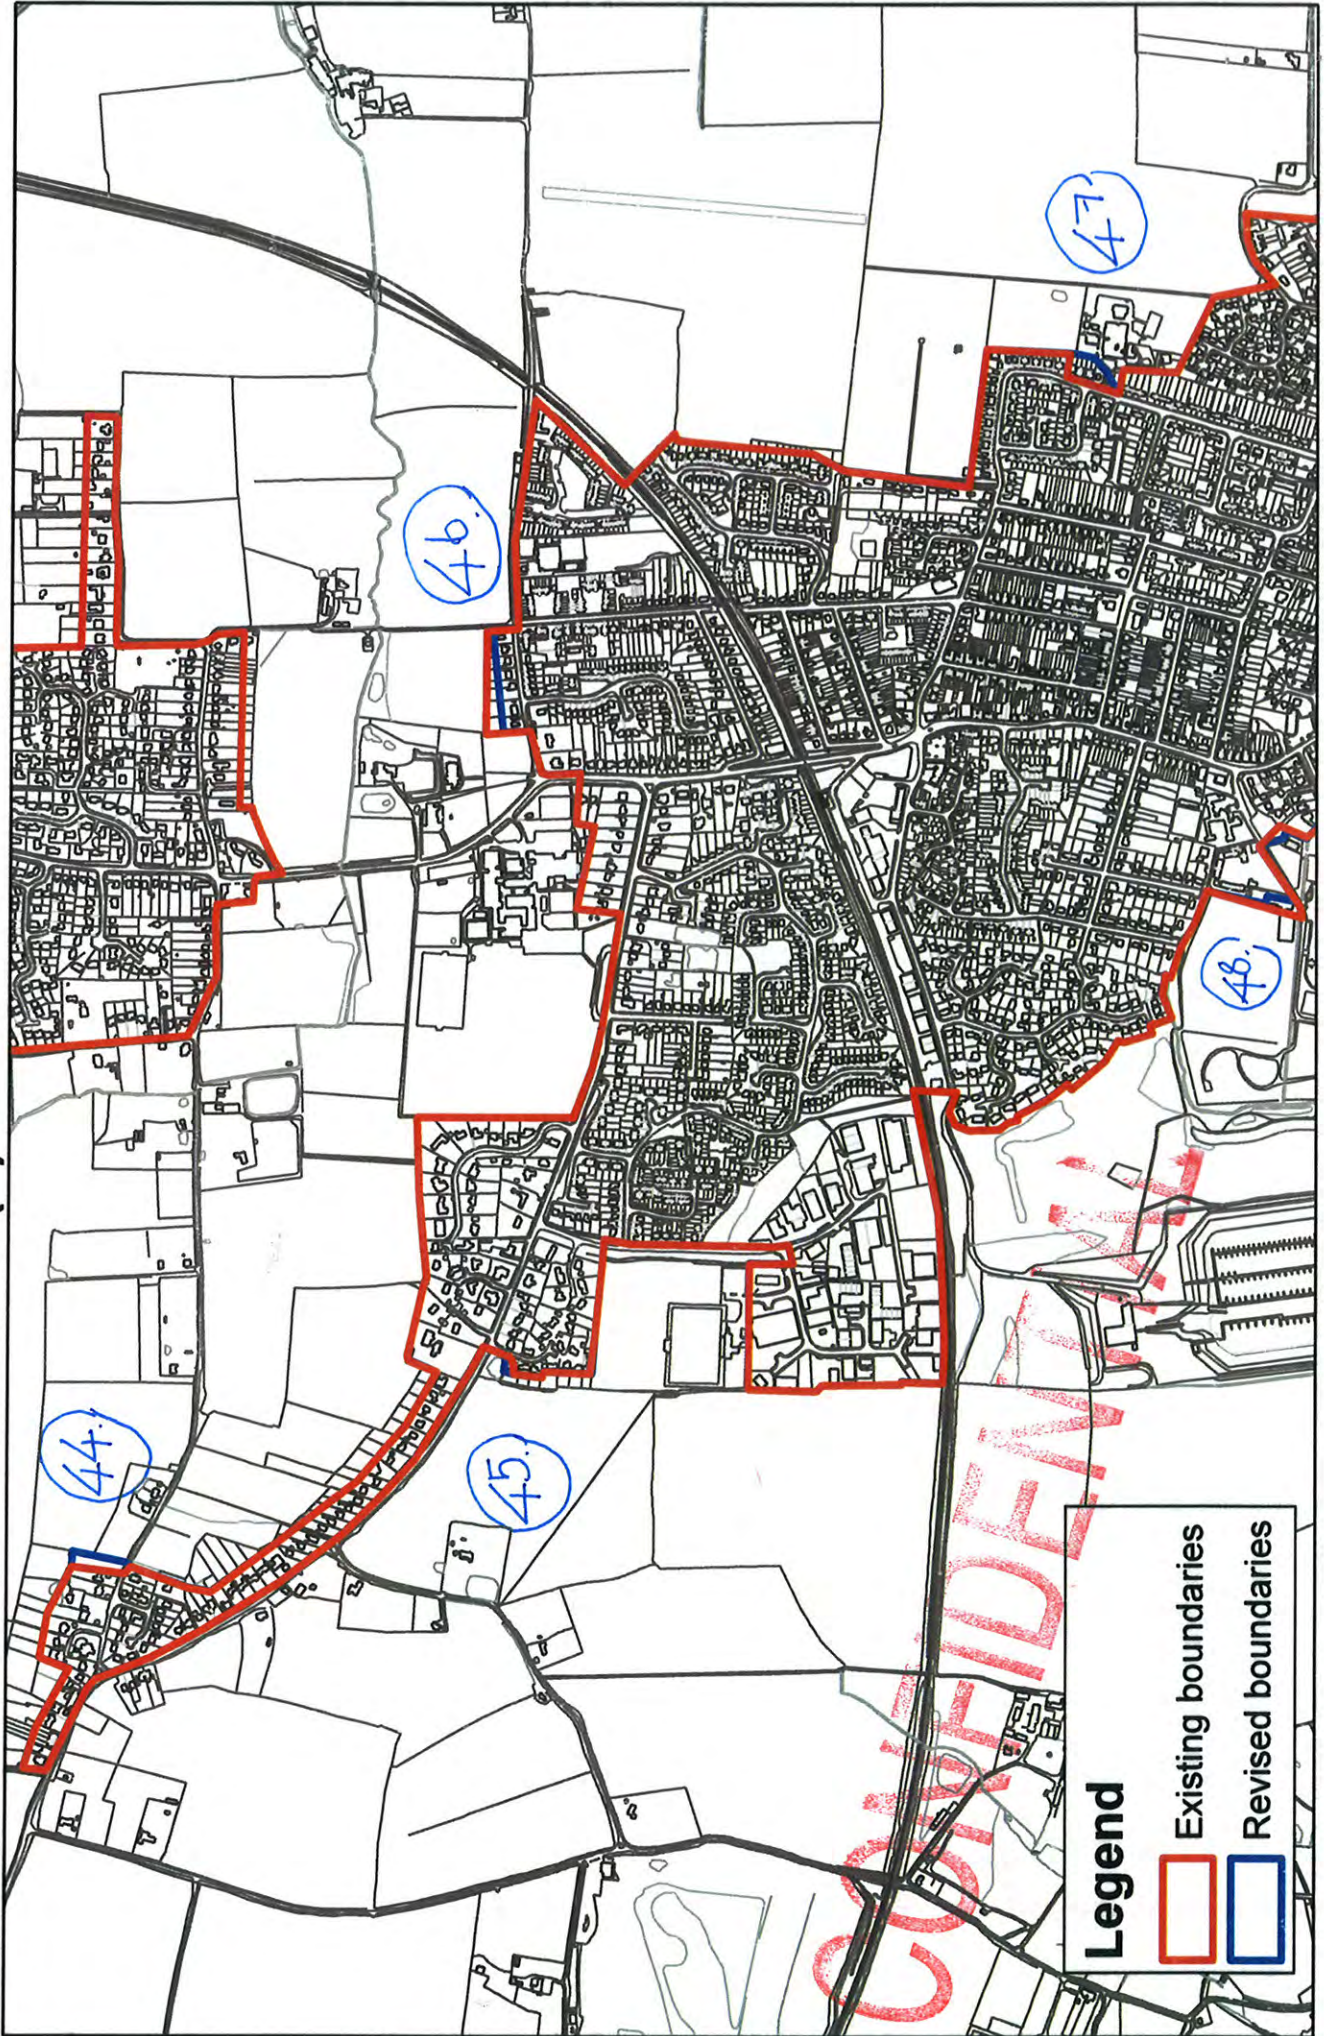

Althorne North

Althorne South

Bradwell East

Bradwell seaside

Bradwell West

42) Boundaries North and South.

Burnham-on-Crouch North

42. Boundaries North and South

Burnham-on-Crouch South (1)

Legend

- Existing boundaries
- Revised boundaries

Burnham-on-Crouch South (2)

Legend

- Existing boundaries
- Revised boundaries

Cock Clarks

Cold Norton

CONFIDENTIAL

Legend

- Existing boundaries
- Revised boundaries

Little Totham

Maldon

Mayland

Mundon

2) Separate Boundaries - North Farnbridge South and North.

-  Existing boundaries
-  Revised boundaries

Tolleshunt D'Arcy

Tolleshunt Knights

Tolleshunt Major

Wickham Bishops East

Wickham Bishops West

Woodham Mortimer

Woodham Mortimer West