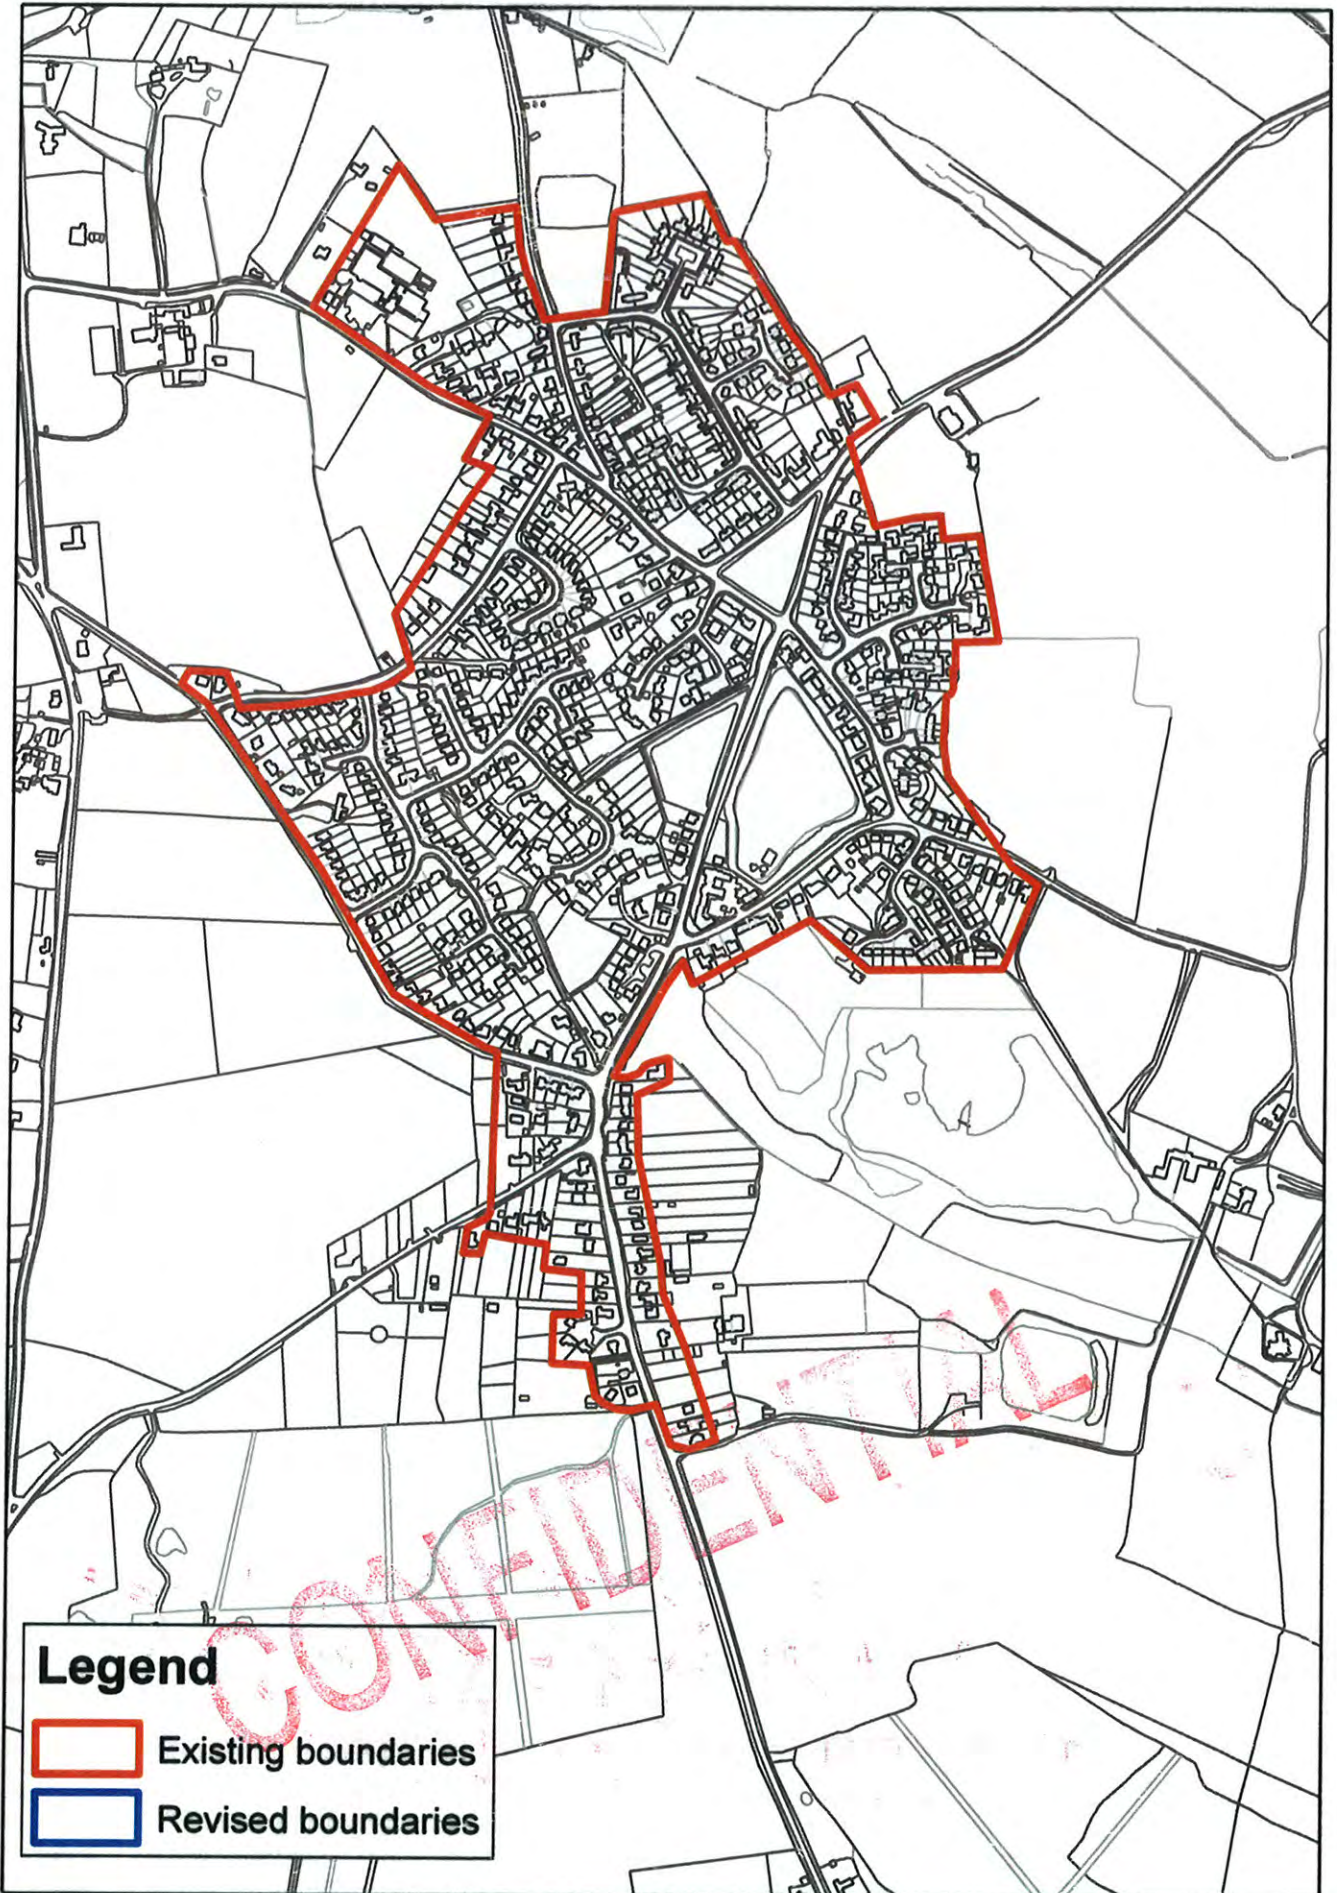

Burnham-on-Crouch South (1)

Legend

- Existing boundaries
- Revised boundaries

Burnham-on-Crouch South (2)

Legend

- Existing boundaries
- Revised boundaries

Cock Clarks

Cold Norton

Goldhanger

Great Totham North

Great Totham South

Heybridge

Heybridge Basin

Langford

Latchingdon

25

CONFIDENTIAL

Legend

- Existing boundaries
- Revised boundaries

Little Totham

Maldon

Mayland

Mundon

2) Separate Boundaries - North Farnbridge South and North.

-  Existing boundaries
-  Revised boundaries

Tolleshunt D'Arcy

Tolleshunt Knights

Tolleshunt Major

Wickham Bishops East

Wickham Bishops West

Woodham Mortimer

Woodham Mortimer West