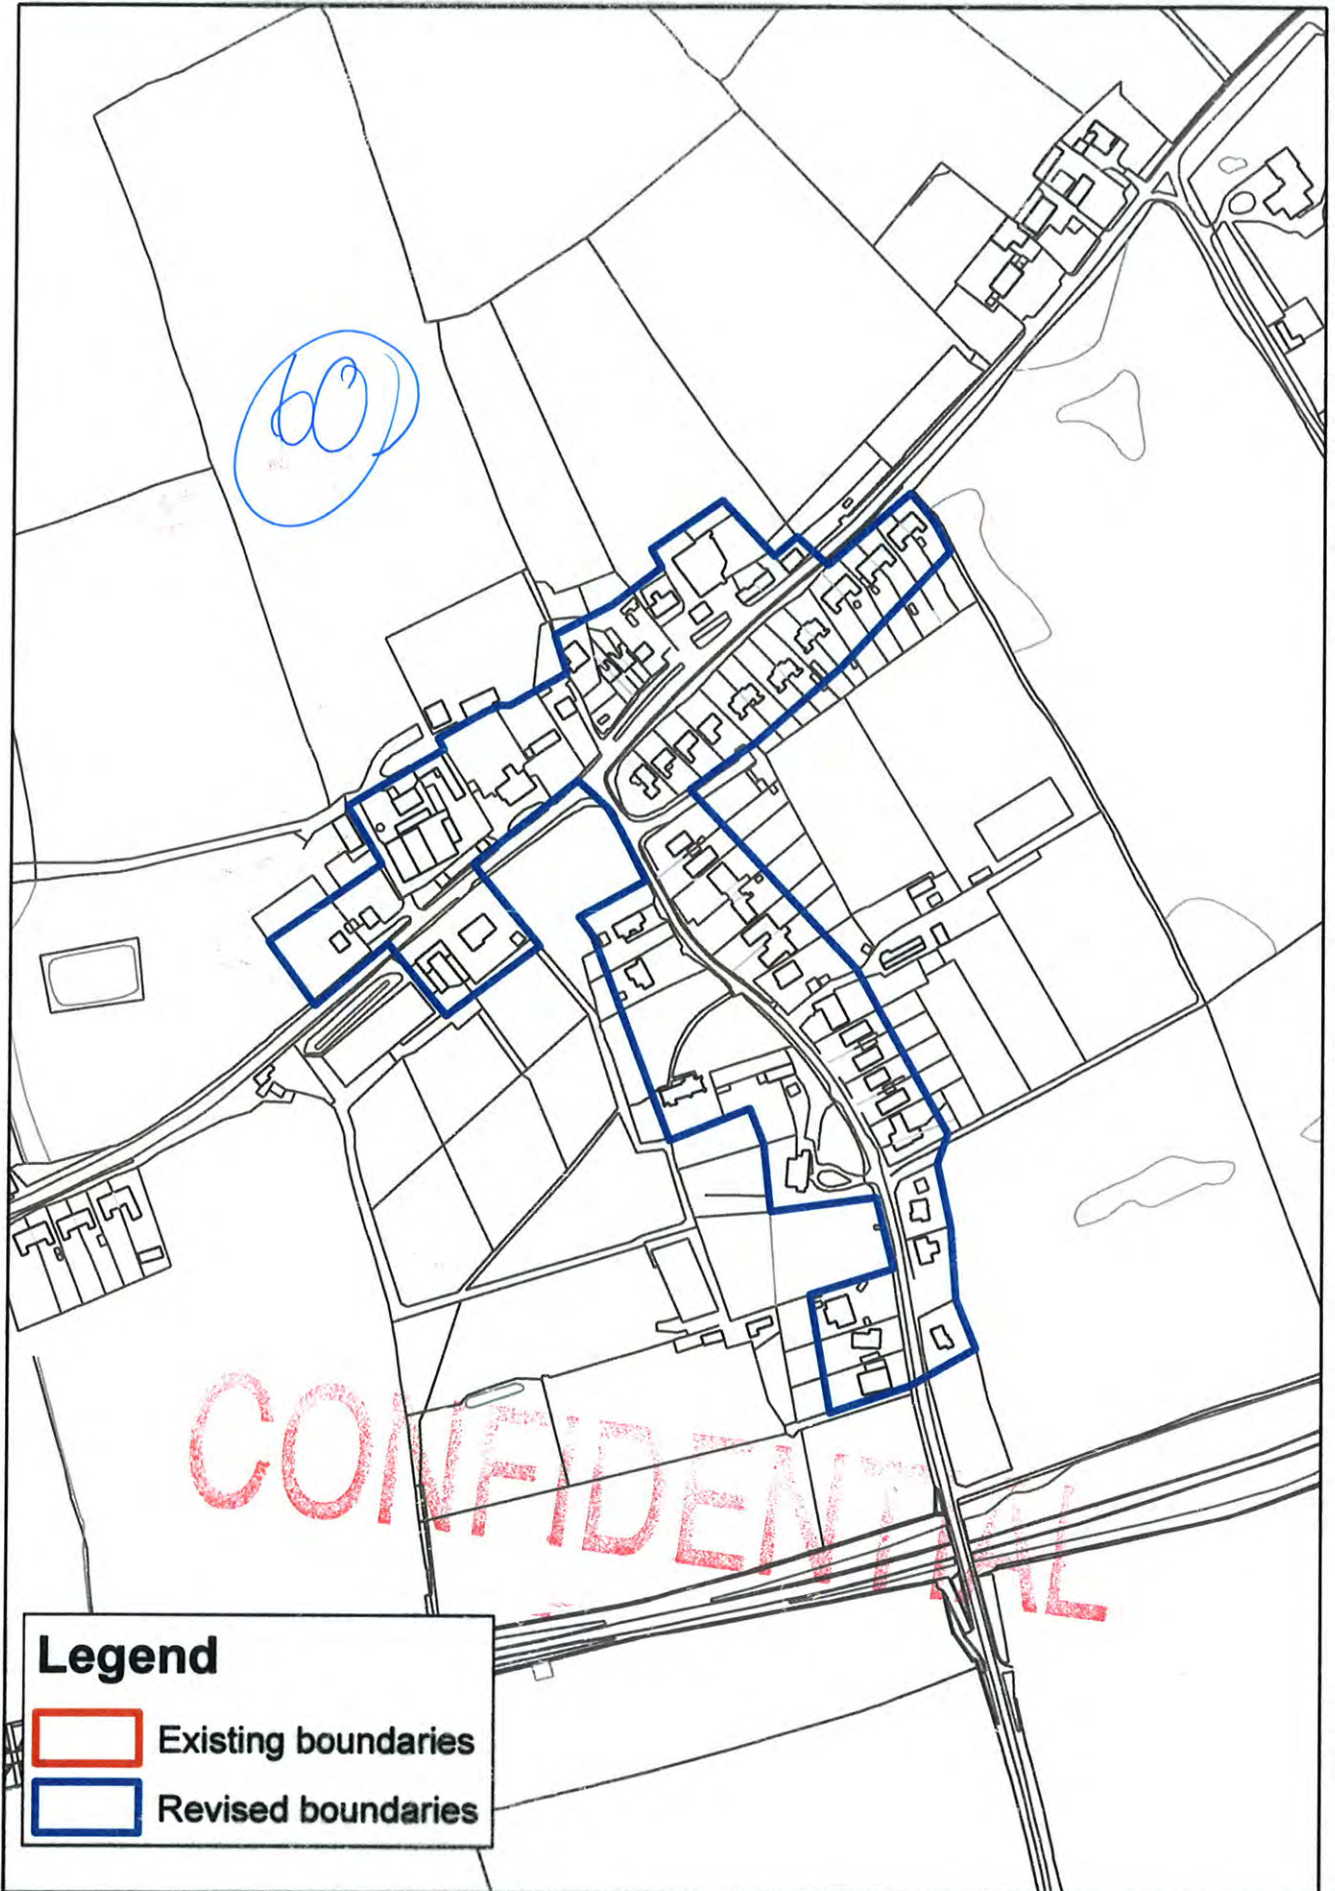

Burnham-on-Crouch South (1)

Legend

- Existing boundaries
- Revised boundaries

Burnham-on-Crouch South (2)

Legend

- Existing boundaries
- Revised boundaries

Cock Clarks

Cold Norton

North Farnbridge North

Legend

-  Existing boundaries
-  Revised boundaries

North Fambridge South

Purleigh East

Purleigh West

Southminster

St. Lawrence

Legend

- Existing boundaries
- Revised boundaries

Steeple

Stow Maries

Tillingham

Tollesbury

Tollesbury East

Legend

-  Existing boundaries
-  Revised boundaries

Tolleshunt D'Arcy

Tolleshunt Knights

Tolleshunt Major

Wickham Bishops East

Wickham Bishops West

Woodham Mortimer

Woodham Mortimer West