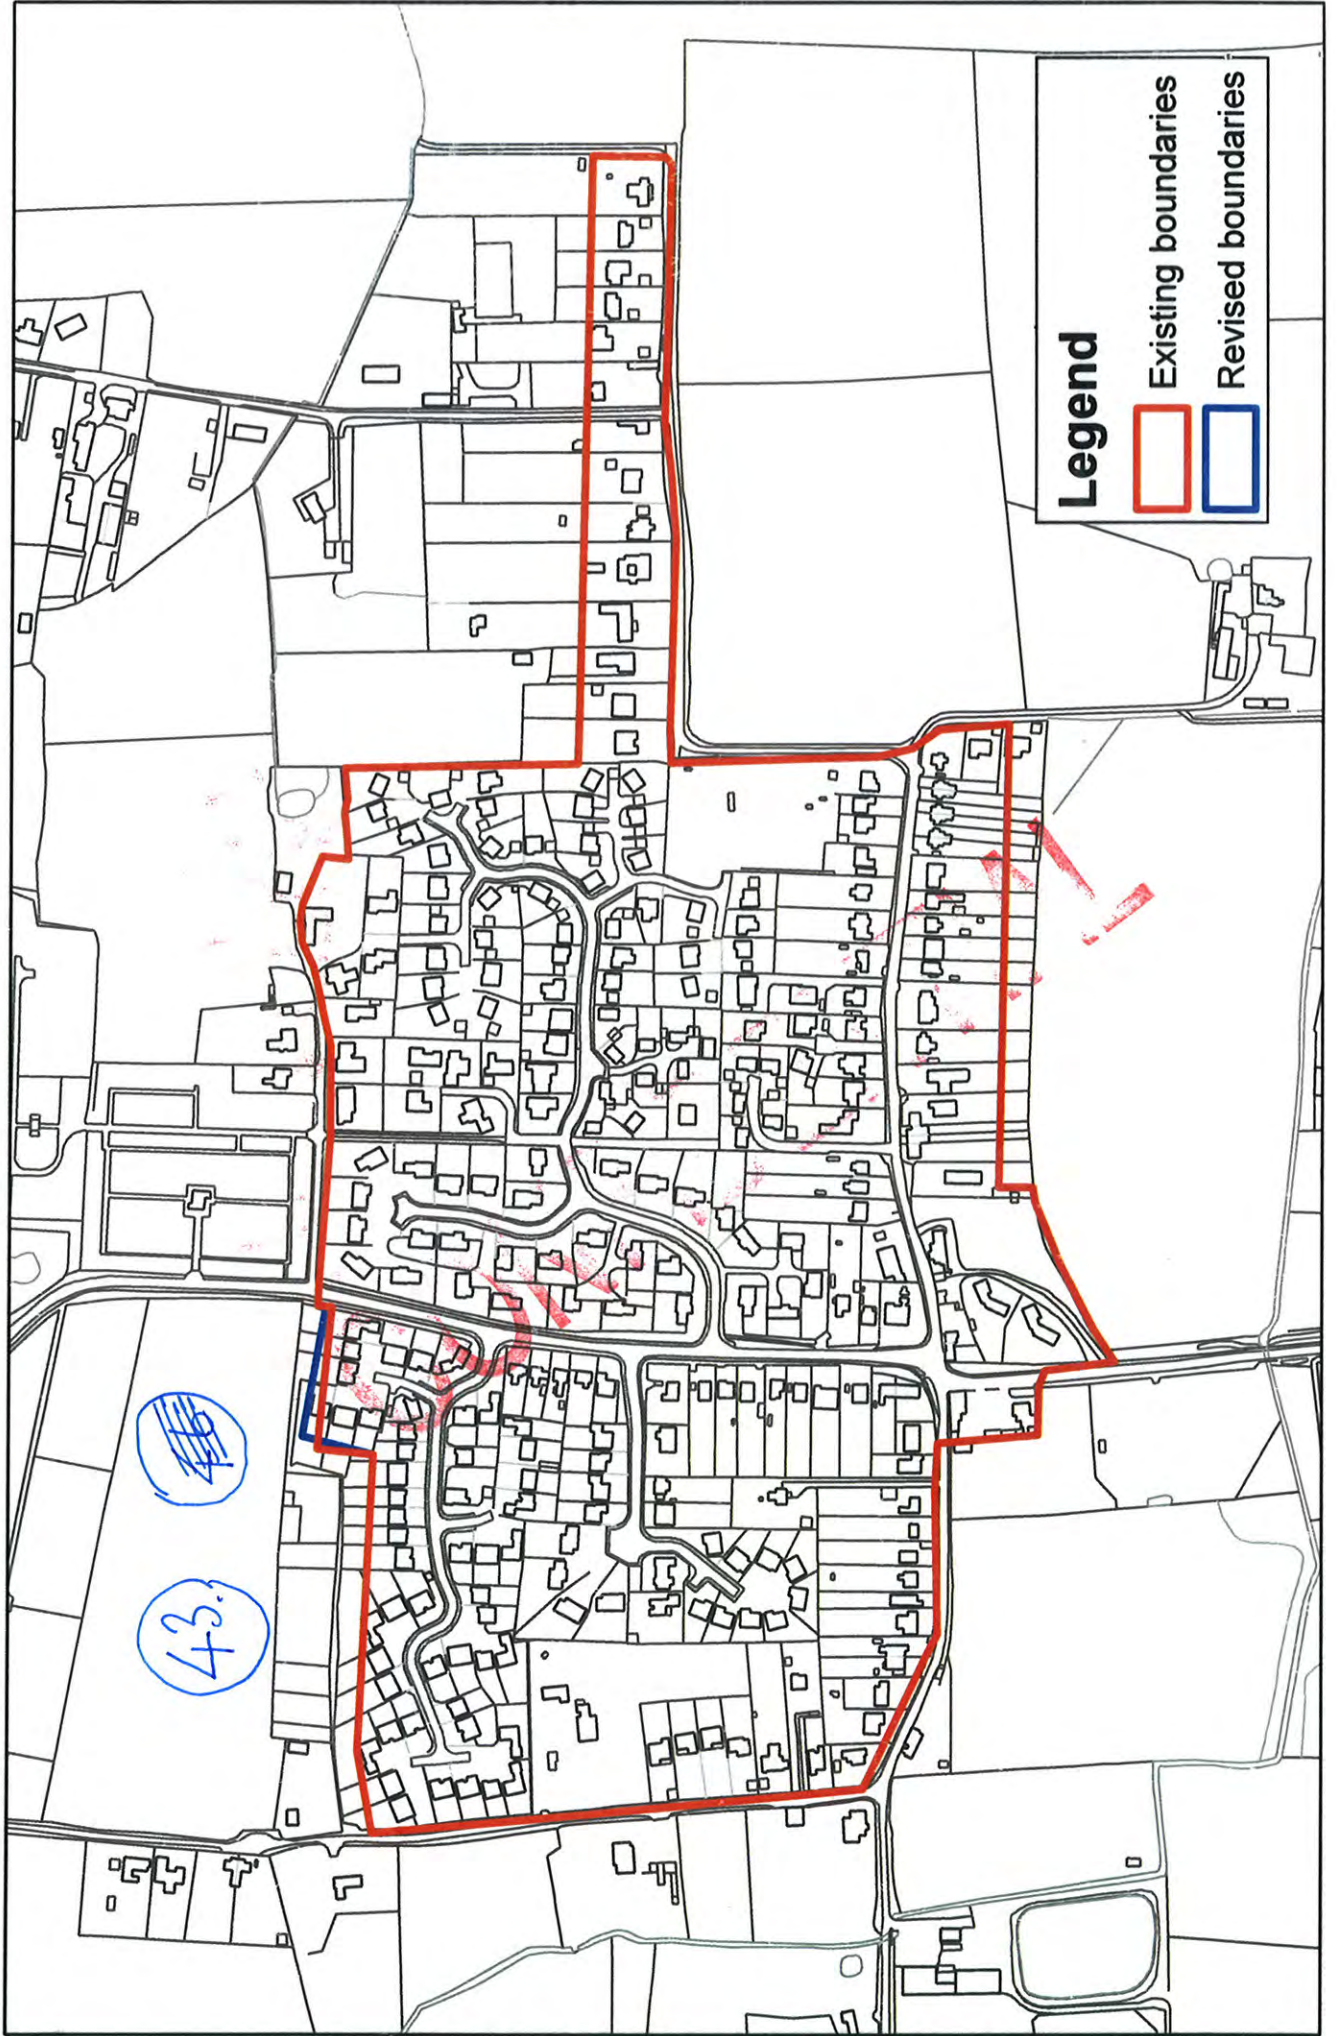

Althorne North

Althorne South

Bradwell East

Bradwell seaside

Bradwell West

42) Boundaries North and South.

Burnham-on-Crouch North

42. Boundaries North and South

Burnham-on-Crouch South (1)

Legend

- Existing boundaries
- Revised boundaries

Burnham-on-Crouch South (2)

Legend

- Existing boundaries
- Revised boundaries

Cock Clarks

Cold Norton

CONFIDENTIAL

Legend

- Existing boundaries
- Revised boundaries

Little Totham

Maldon

Mayland

Mundon

2) Separate Boundaries - North Farnbridge South and North.

-  Existing boundaries
-  Revised boundaries

Tolleshunt D'Arcy

Tolleshunt Knights

Tolleshunt Major

Wickham Bishops East

Wickham Bishops West

Woodham Mortimer

Woodham Mortimer West