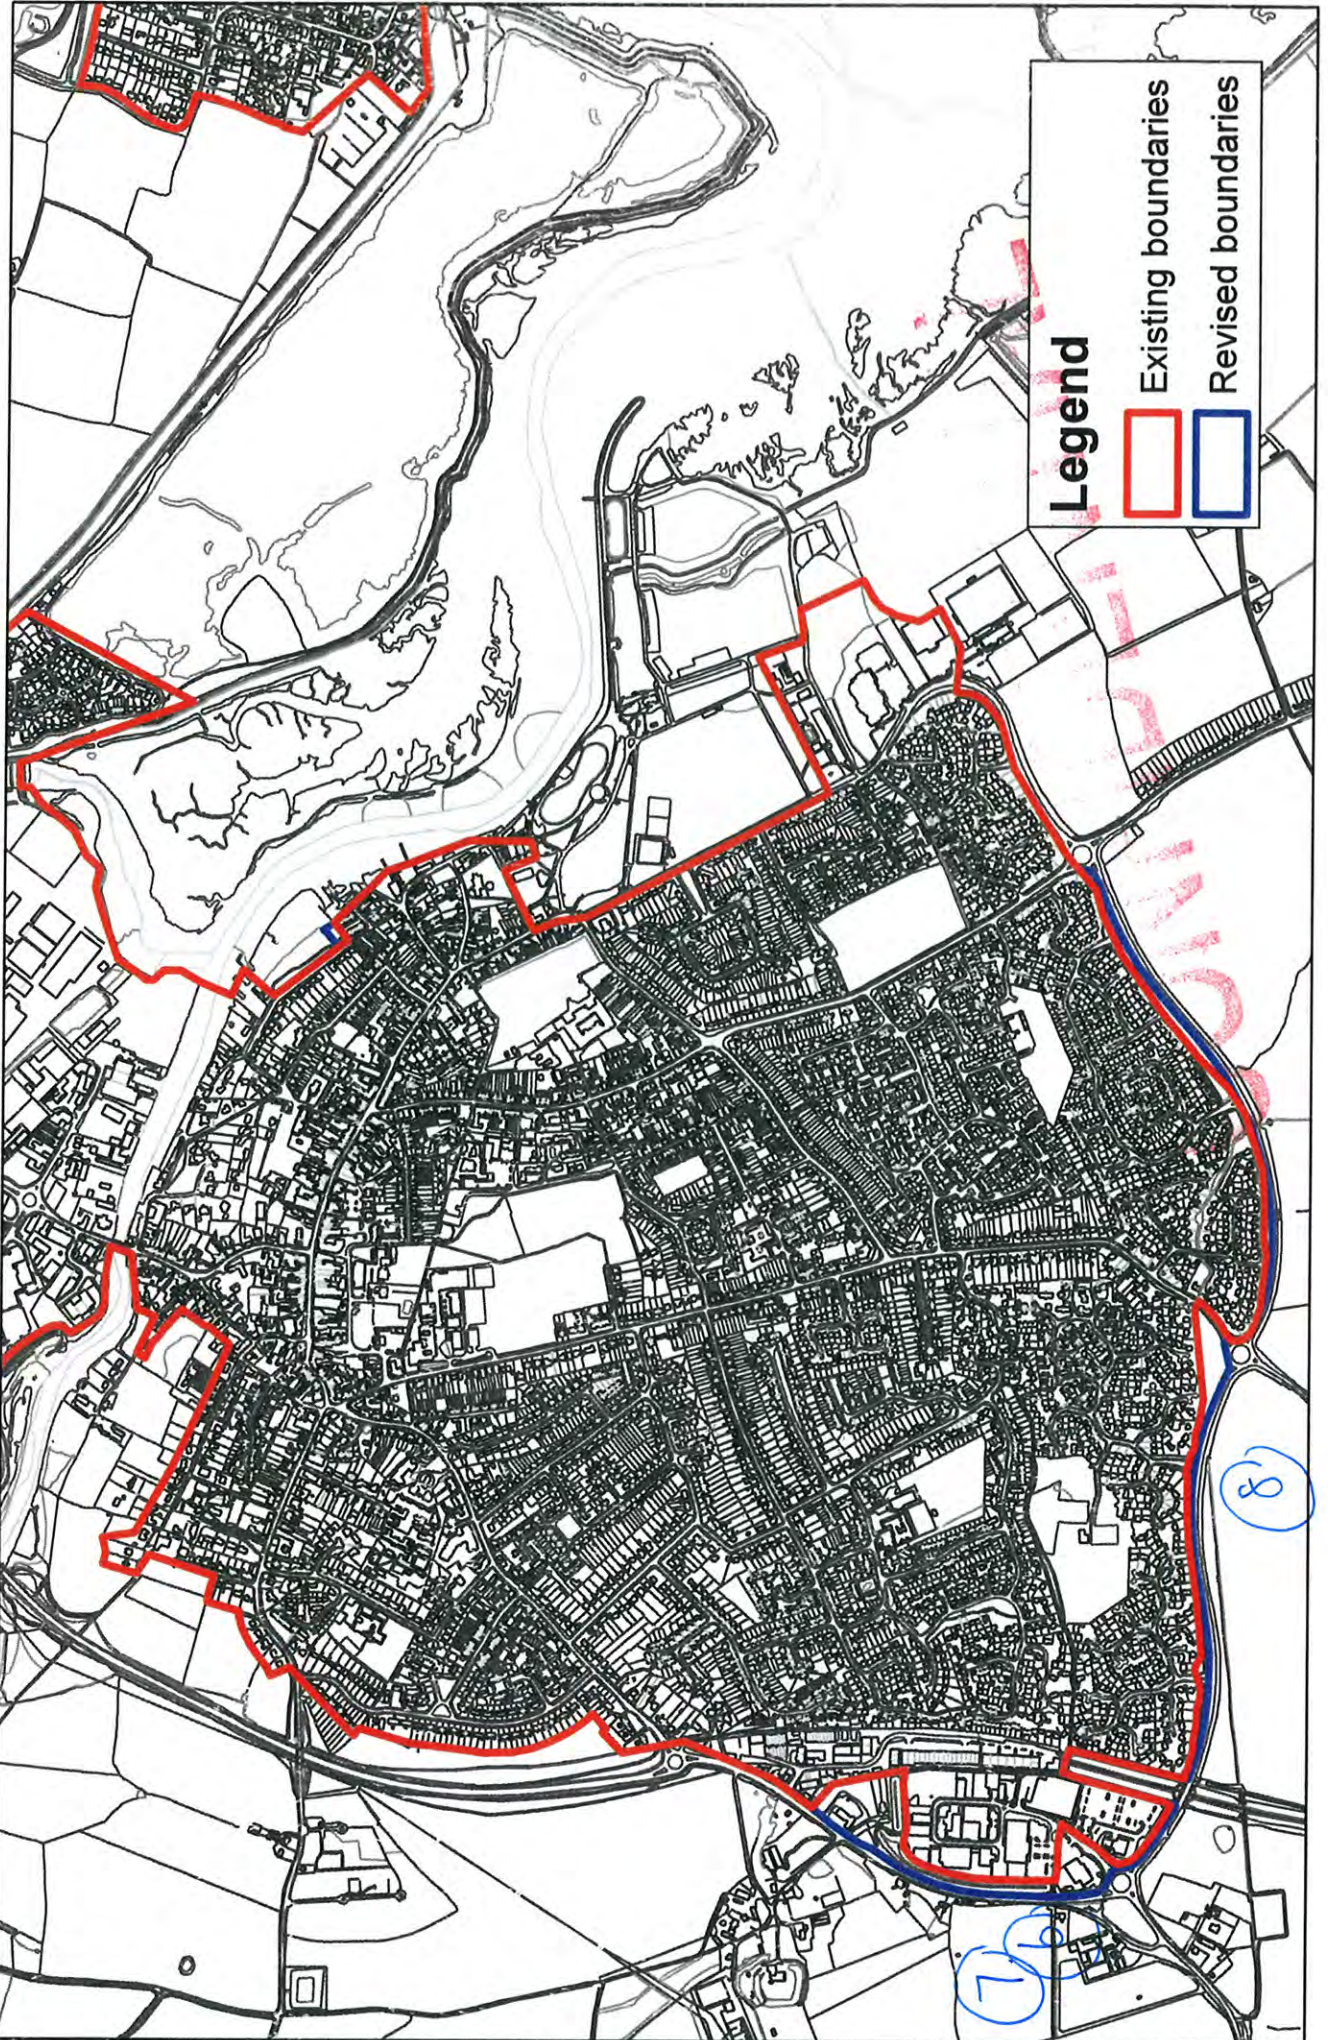

CONFIDENTIAL

Legend

- Existing boundaries
- Revised boundaries

Little Totham

Maldon

Mayland

Mundon

2) Separate Boundaries - North Farnbridge South and North.

North Farnbridge North

Legend

-  Existing boundaries
-  Revised boundaries

North Fambridge South

Purleigh East

Purleigh West

Southminster

St. Lawrence

Legend

- Existing boundaries
- Revised boundaries

Steeple

Stow Maries

Tillingham

Tollesbury

Tollesbury East

Legend

-  Existing boundaries
-  Revised boundaries

Tolleshunt D'Arcy

Tolleshunt Knights

Tolleshunt Major

Wickham Bishops East

Wickham Bishops West

Woodham Mortimer

Woodham Mortimer West