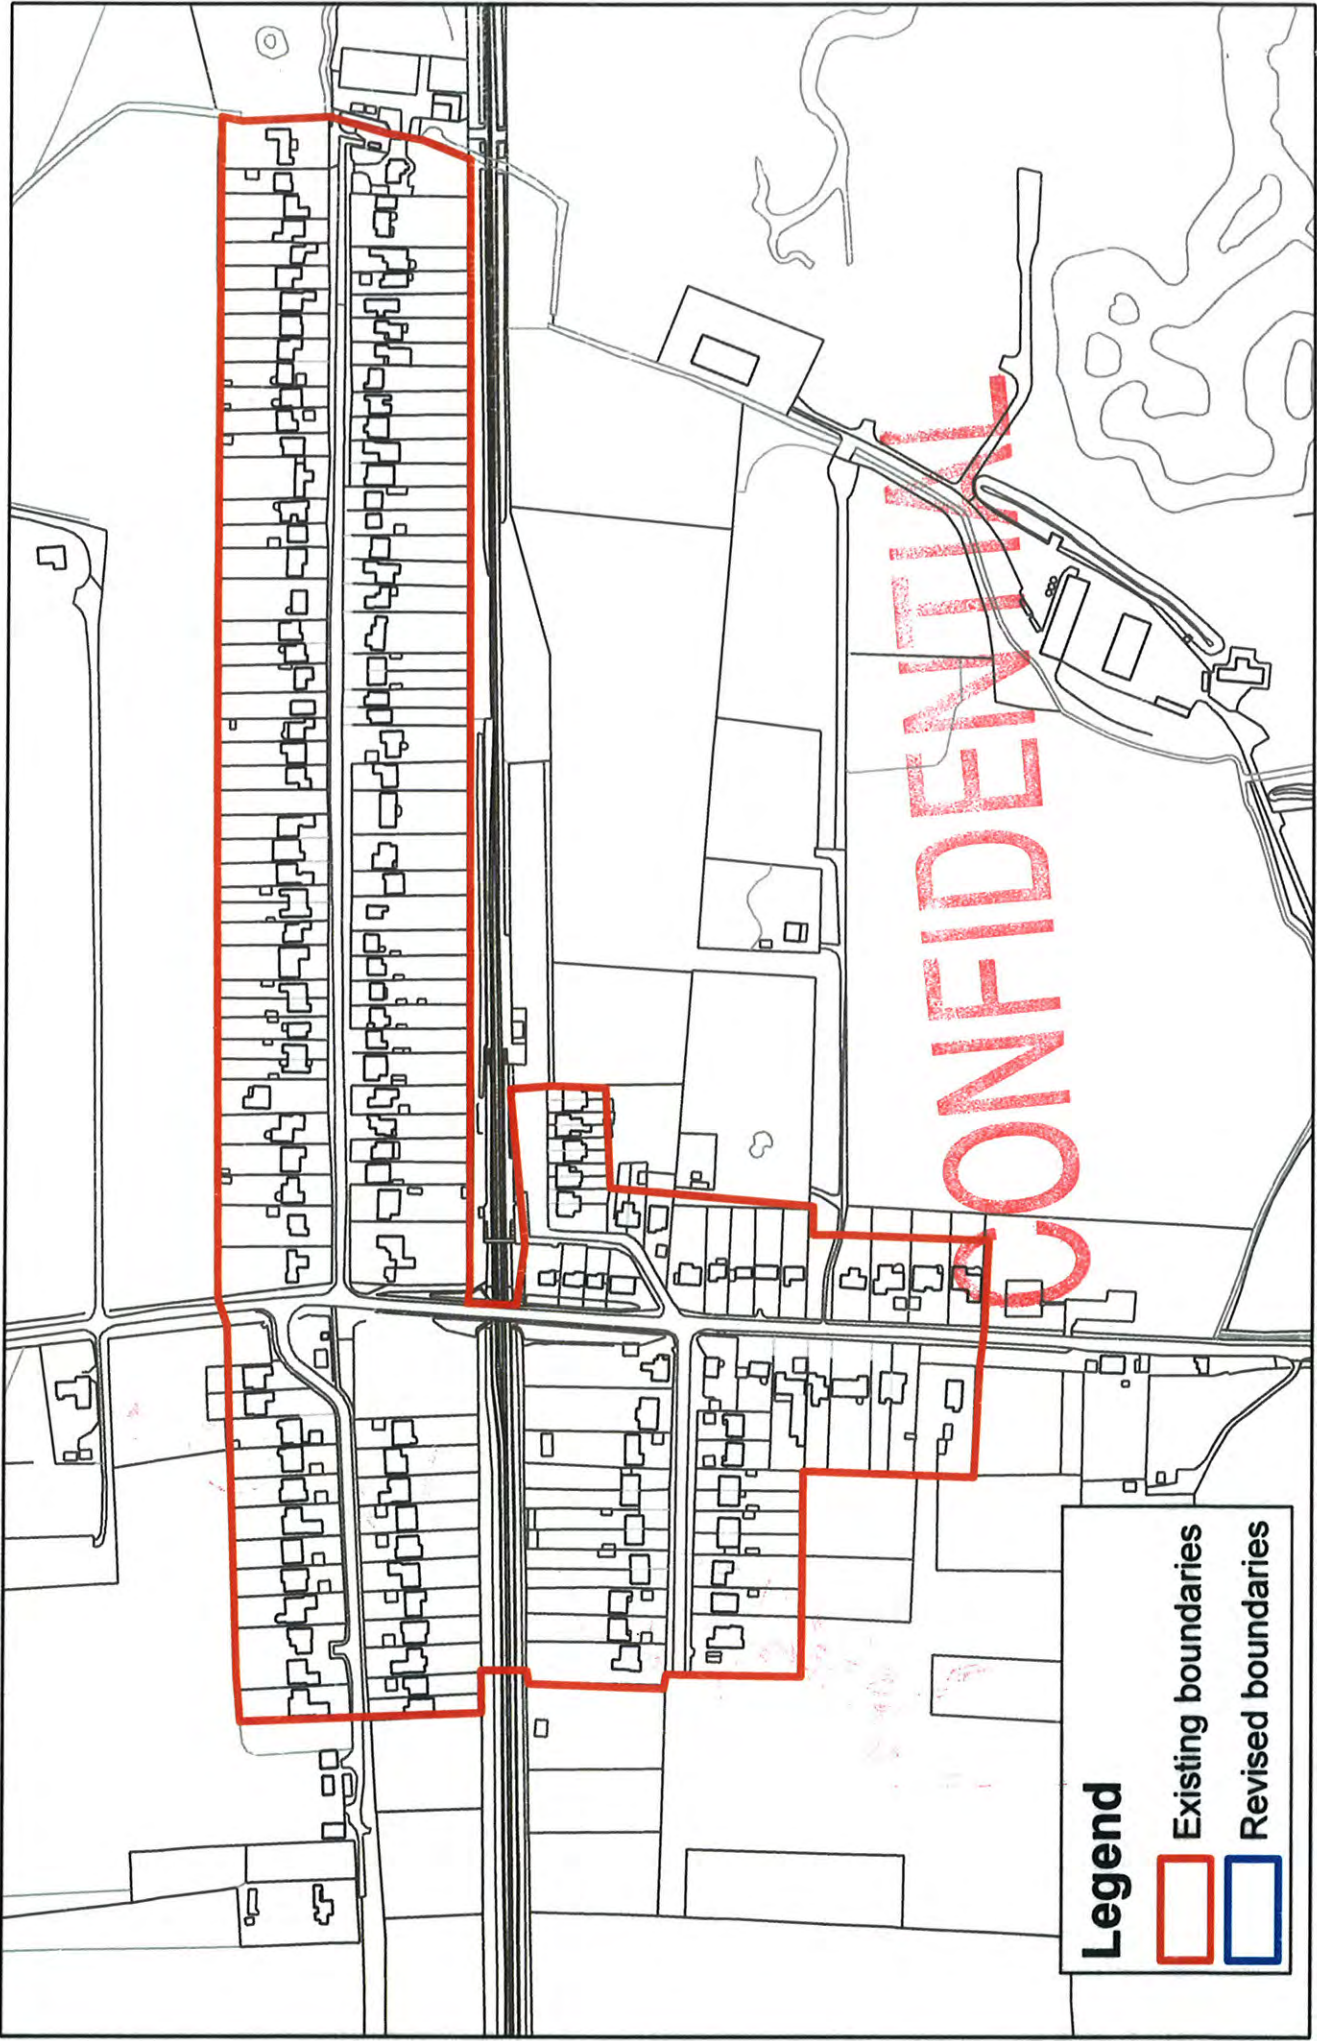

2) Separate Boundaries - North Farnbridge South and North.

North Farnbridge North

Legend

- Existing boundaries
- Revised boundaries