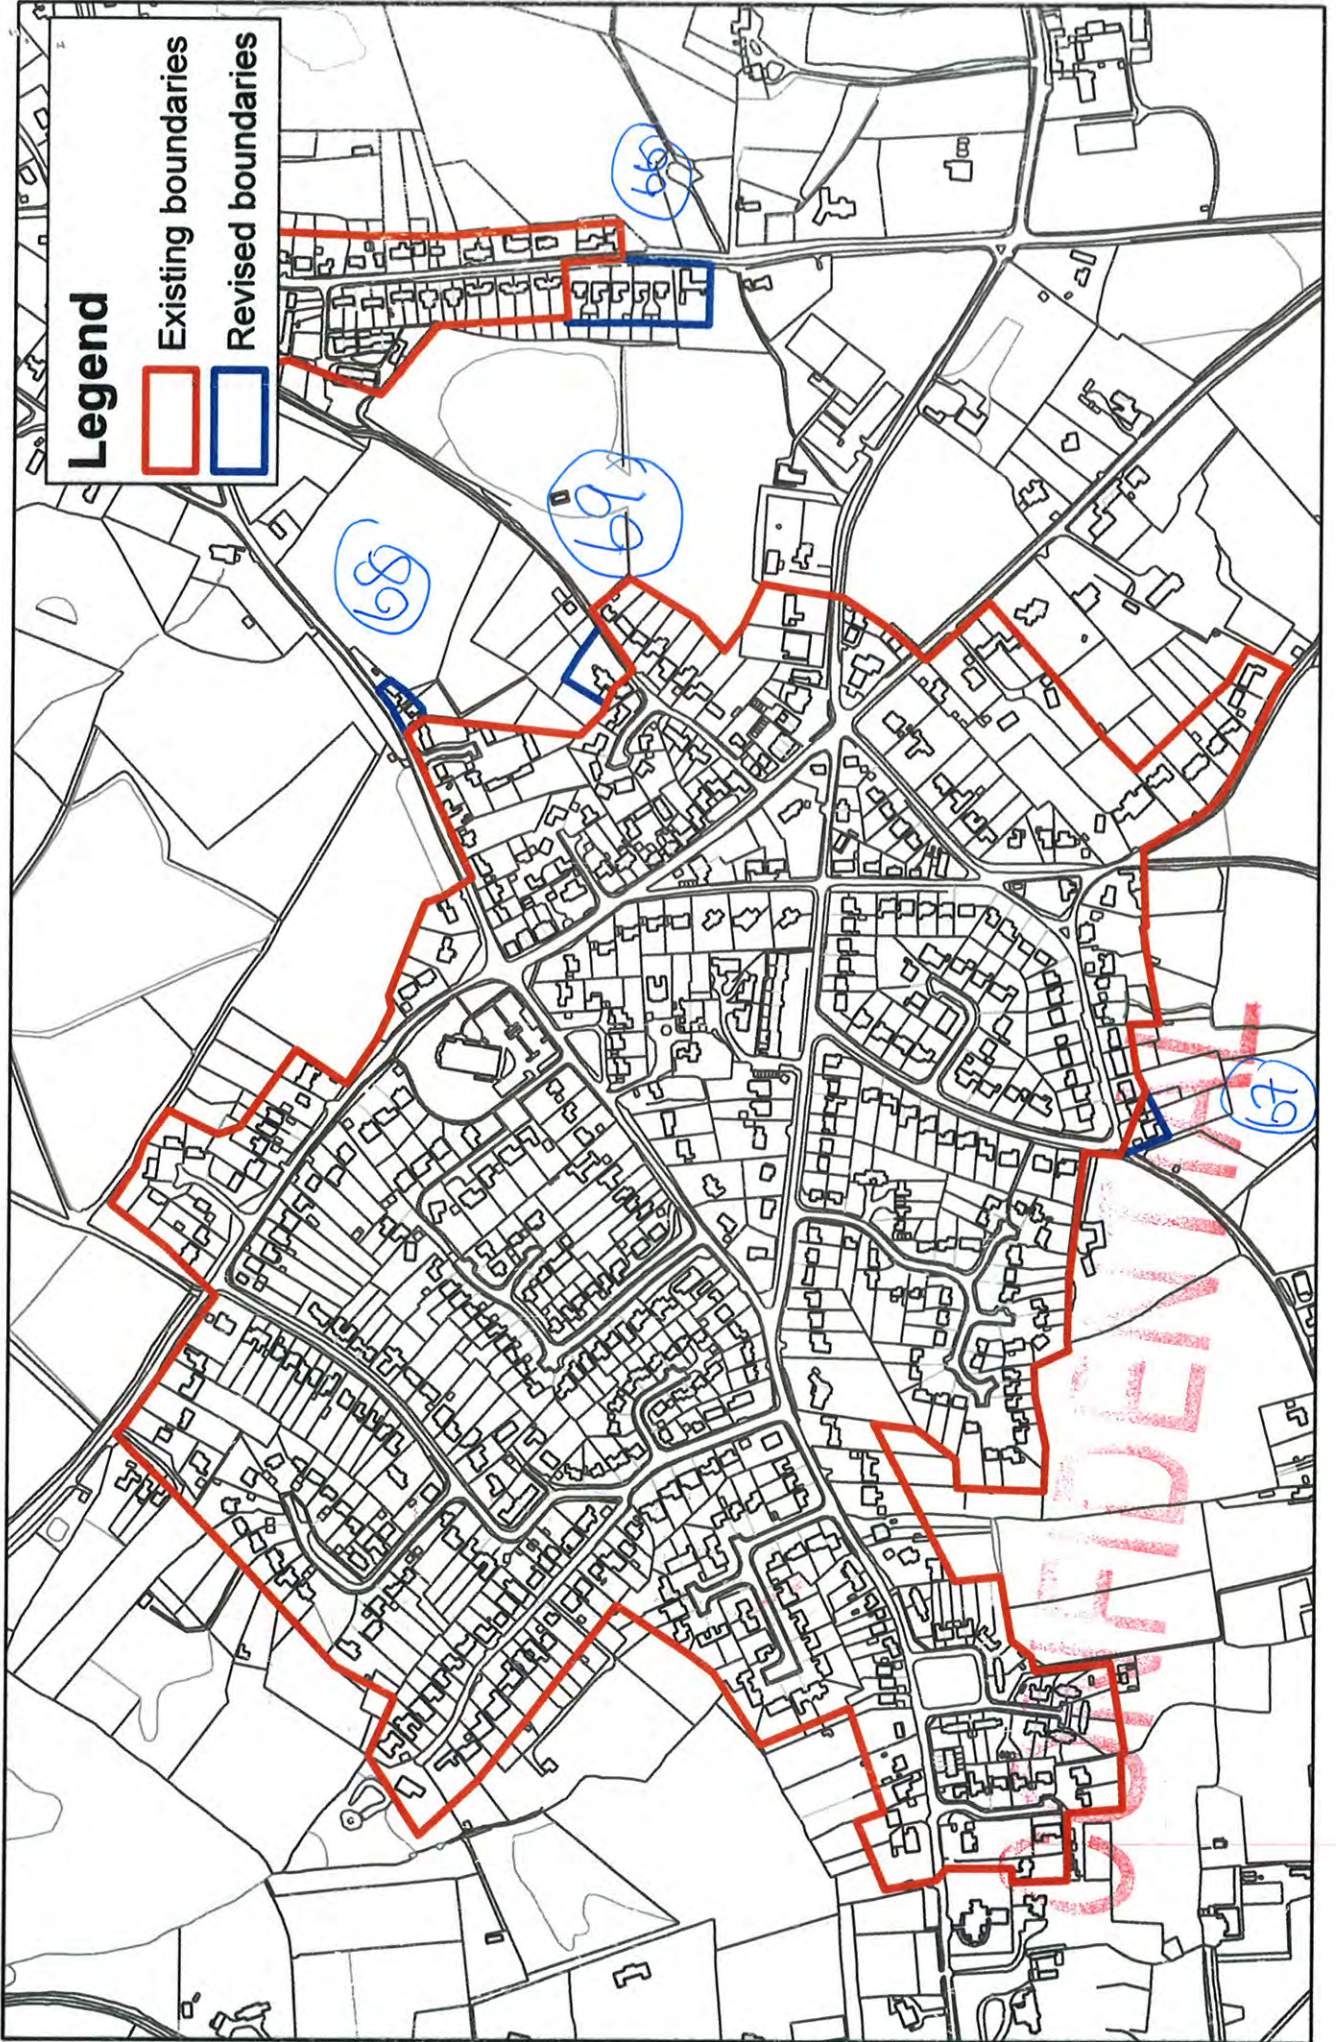

Burnham-on-Crouch South (1)

Legend

- Existing boundaries
- Revised boundaries

Burnham-on-Crouch South (2)

Legend

- Existing boundaries
- Revised boundaries

Cock Clarks

Cold Norton

North Farnbridge North

Legend

-  Existing boundaries
-  Revised boundaries

North Fambridge South

Purleigh East

Purleigh West

Southminster

St. Lawrence

Legend

- Existing boundaries
- Revised boundaries

Steeple

Stow Maries

Tillingham

Tollesbury

Tollesbury East

Legend

-  Existing boundaries
-  Revised boundaries

Tolleshunt D'Arcy

Tolleshunt Knights

Tolleshunt Major

Wickham Bishops East

Wickham Bishops West

Woodham Mortimer

Woodham Mortimer West