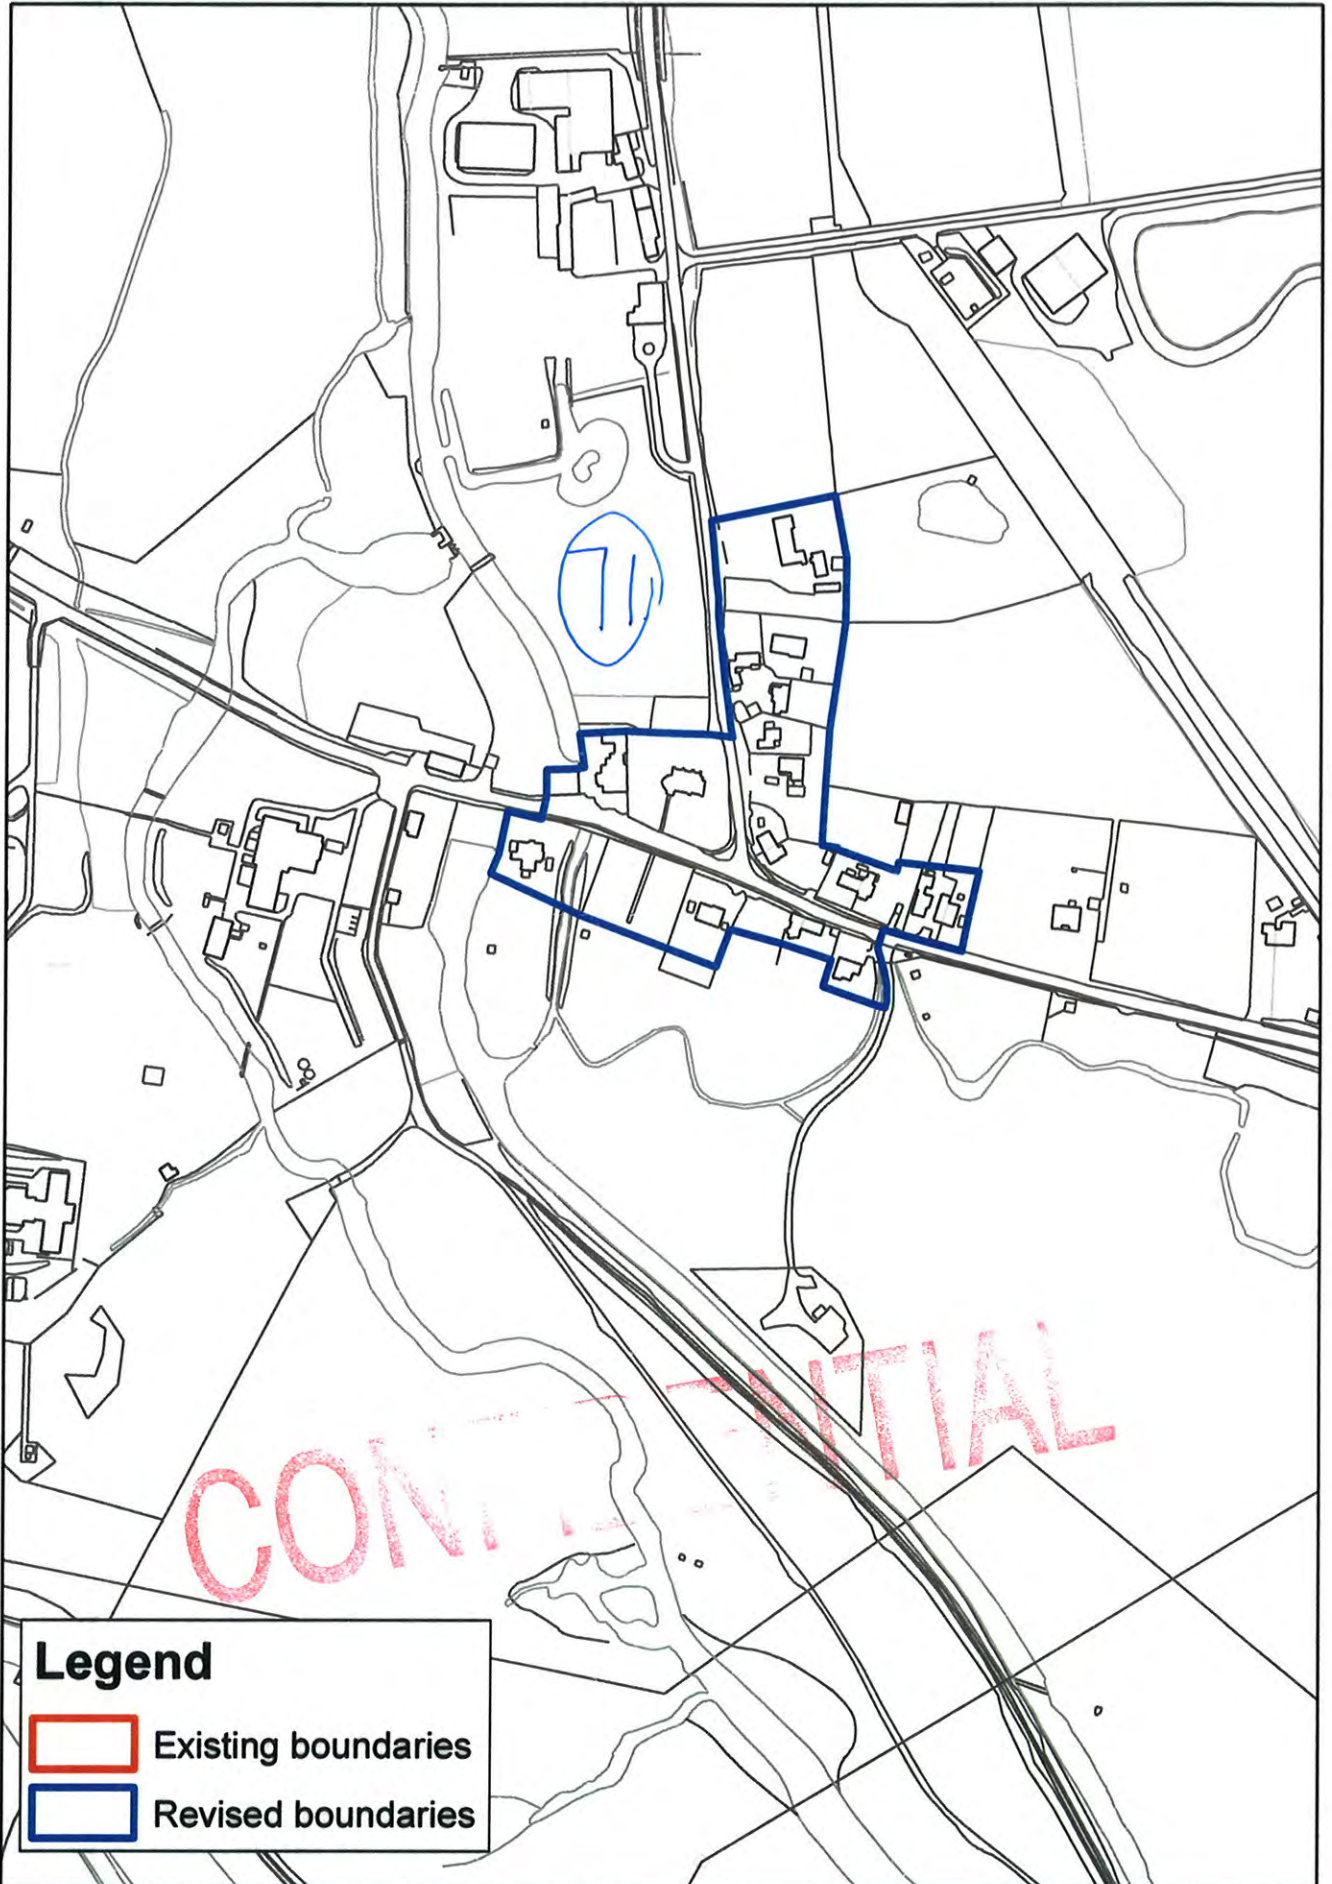

Burnham-on-Crouch South (1)

Legend

- Existing boundaries
- Revised boundaries

Burnham-on-Crouch South (2)

Legend

- Existing boundaries
- Revised boundaries

Cock Clarks

Cold Norton

Goldhanger

Great Totham North

Great Totham South

Heybridge

Heybridge Basin

Langford

Latchingdon

25

CONFIDENTIAL

Legend

- Existing boundaries
- Revised boundaries

Little Totham

Maldon

Mayland

Mundon

2) Separate Boundaries - North Farnbridge South and North.

-  Existing boundaries
-  Revised boundaries

Tolleshunt D'Arcy

Tolleshunt Knights

Tolleshunt Major

Wickham Bishops East

Wickham Bishops West

Woodham Mortimer

Woodham Mortimer West