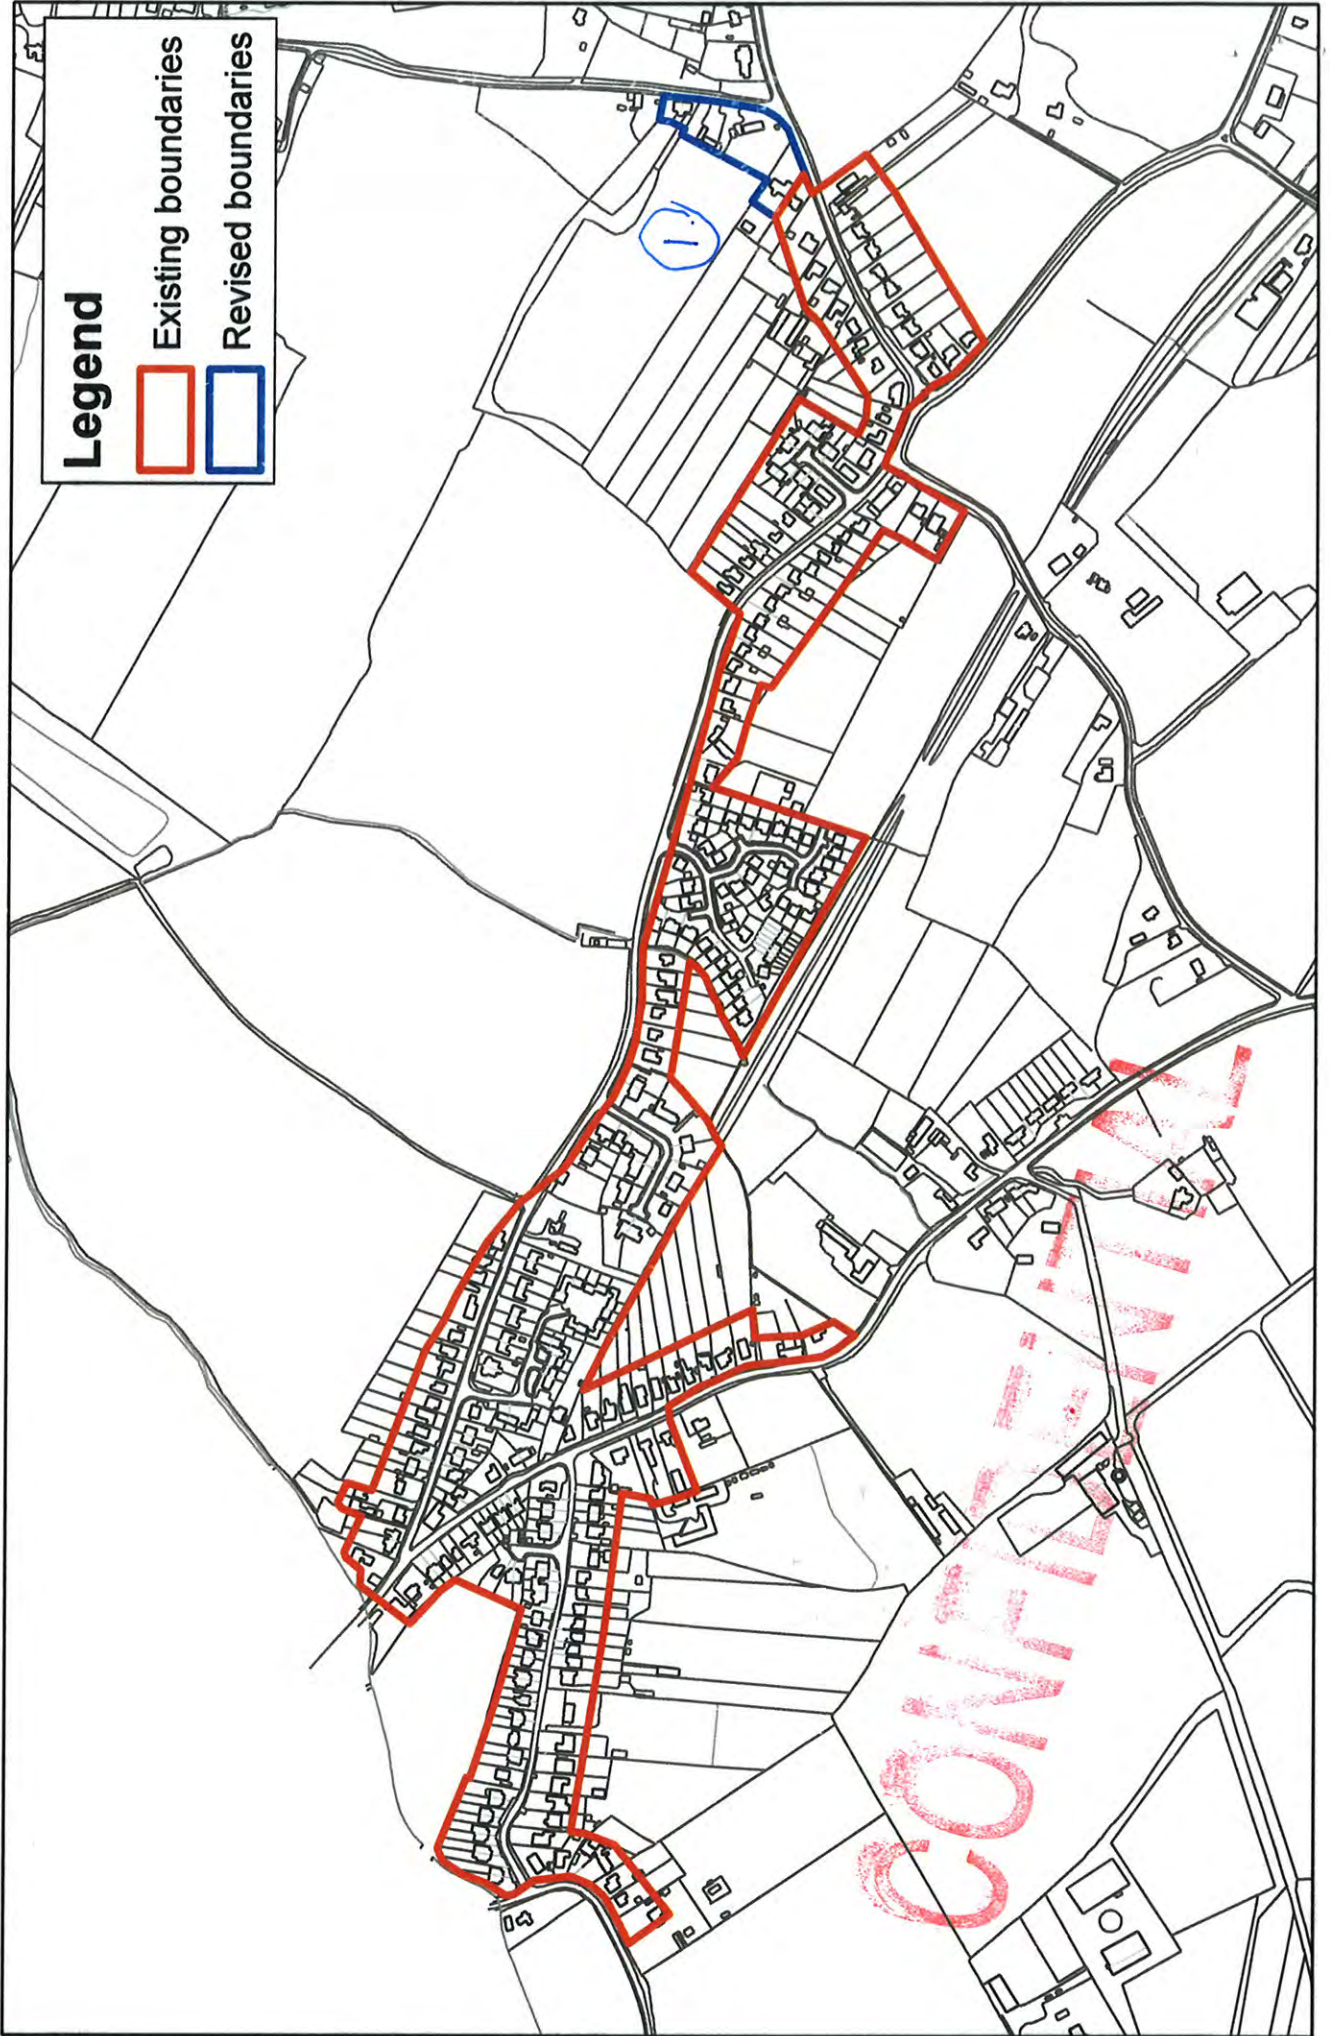

Burnham-on-Crouch South (1)

Legend

- Existing boundaries
- Revised boundaries

Burnham-on-Crouch South (2)

Legend

- Existing boundaries
- Revised boundaries

Cock Clarks

Cold Norton

North Farnbridge North

Legend

-  Existing boundaries
-  Revised boundaries

North Fambridge South

Purleigh East

Purleigh West

Southminster

St. Lawrence

Legend

- Existing boundaries
- Revised boundaries

Steeple

Stow Maries

Tillingham

Tollesbury

Tollesbury East

Legend

-  Existing boundaries
-  Revised boundaries

Tolleshunt D'Arcy

Tolleshunt Knights

Tolleshunt Major

Wickham Bishops East

Wickham Bishops West

Woodham Mortimer

Woodham Mortimer West