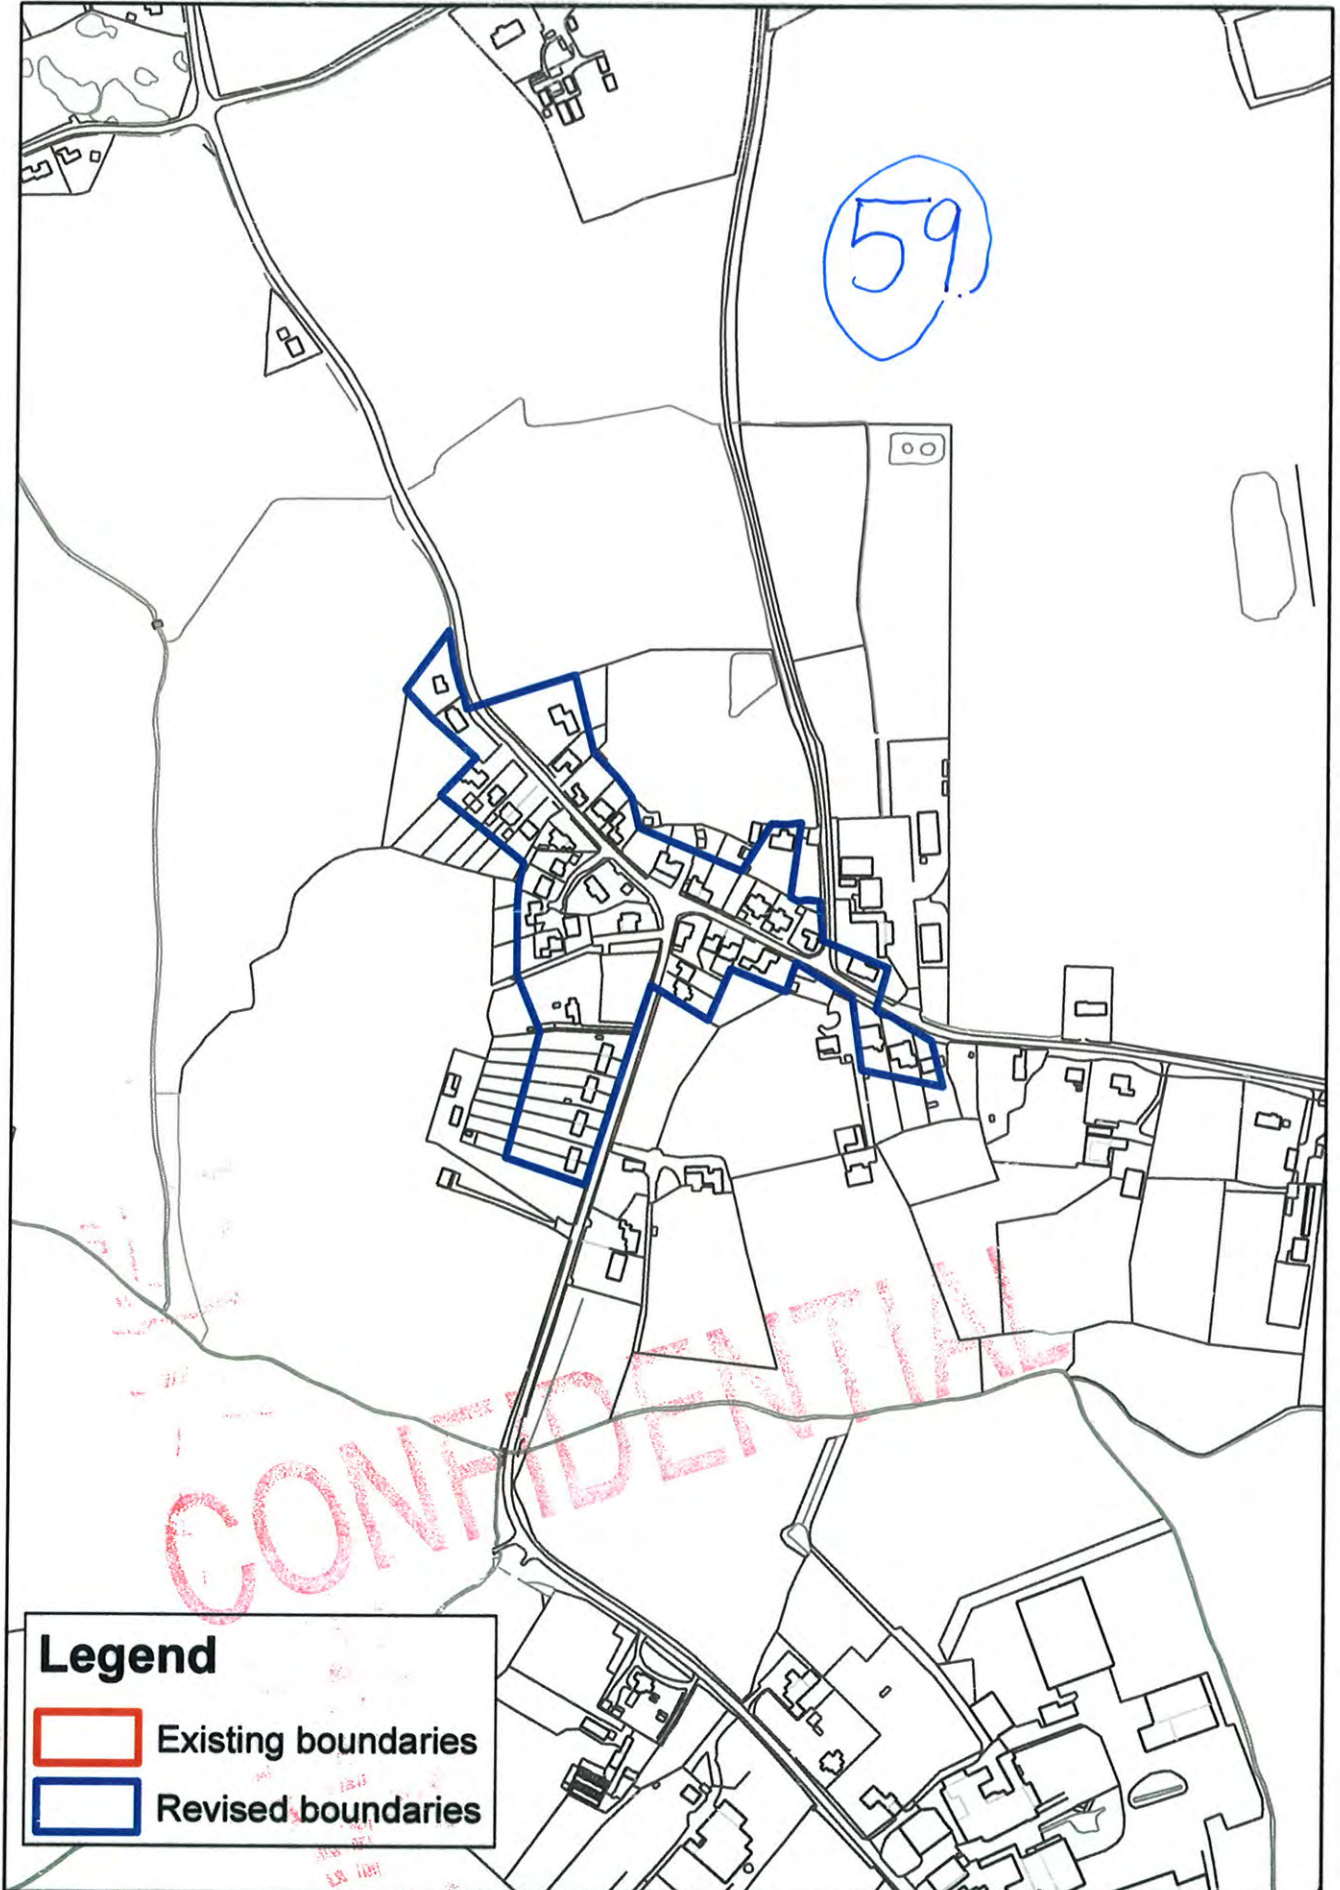

Burnham-on-Crouch South (1)

Legend

- Existing boundaries
- Revised boundaries

Burnham-on-Crouch South (2)

Legend

- Existing boundaries
- Revised boundaries

Cock Clarks

Cold Norton

Goldhanger

Great Totham North

Great Totham South

Heybridge

Heybridge Basin

Langford

Latchingdon

25

CONFIDENTIAL

Legend

- Existing boundaries
- Revised boundaries

Little Totham

Maldon

Mayland

Mundon

2) Separate Boundaries - North Farnbridge South and North.

-  Existing boundaries
-  Revised boundaries

Tolleshunt D'Arcy

Tolleshunt Knights

Tolleshunt Major

Wickham Bishops East

Wickham Bishops West

Woodham Mortimer

Woodham Mortimer West