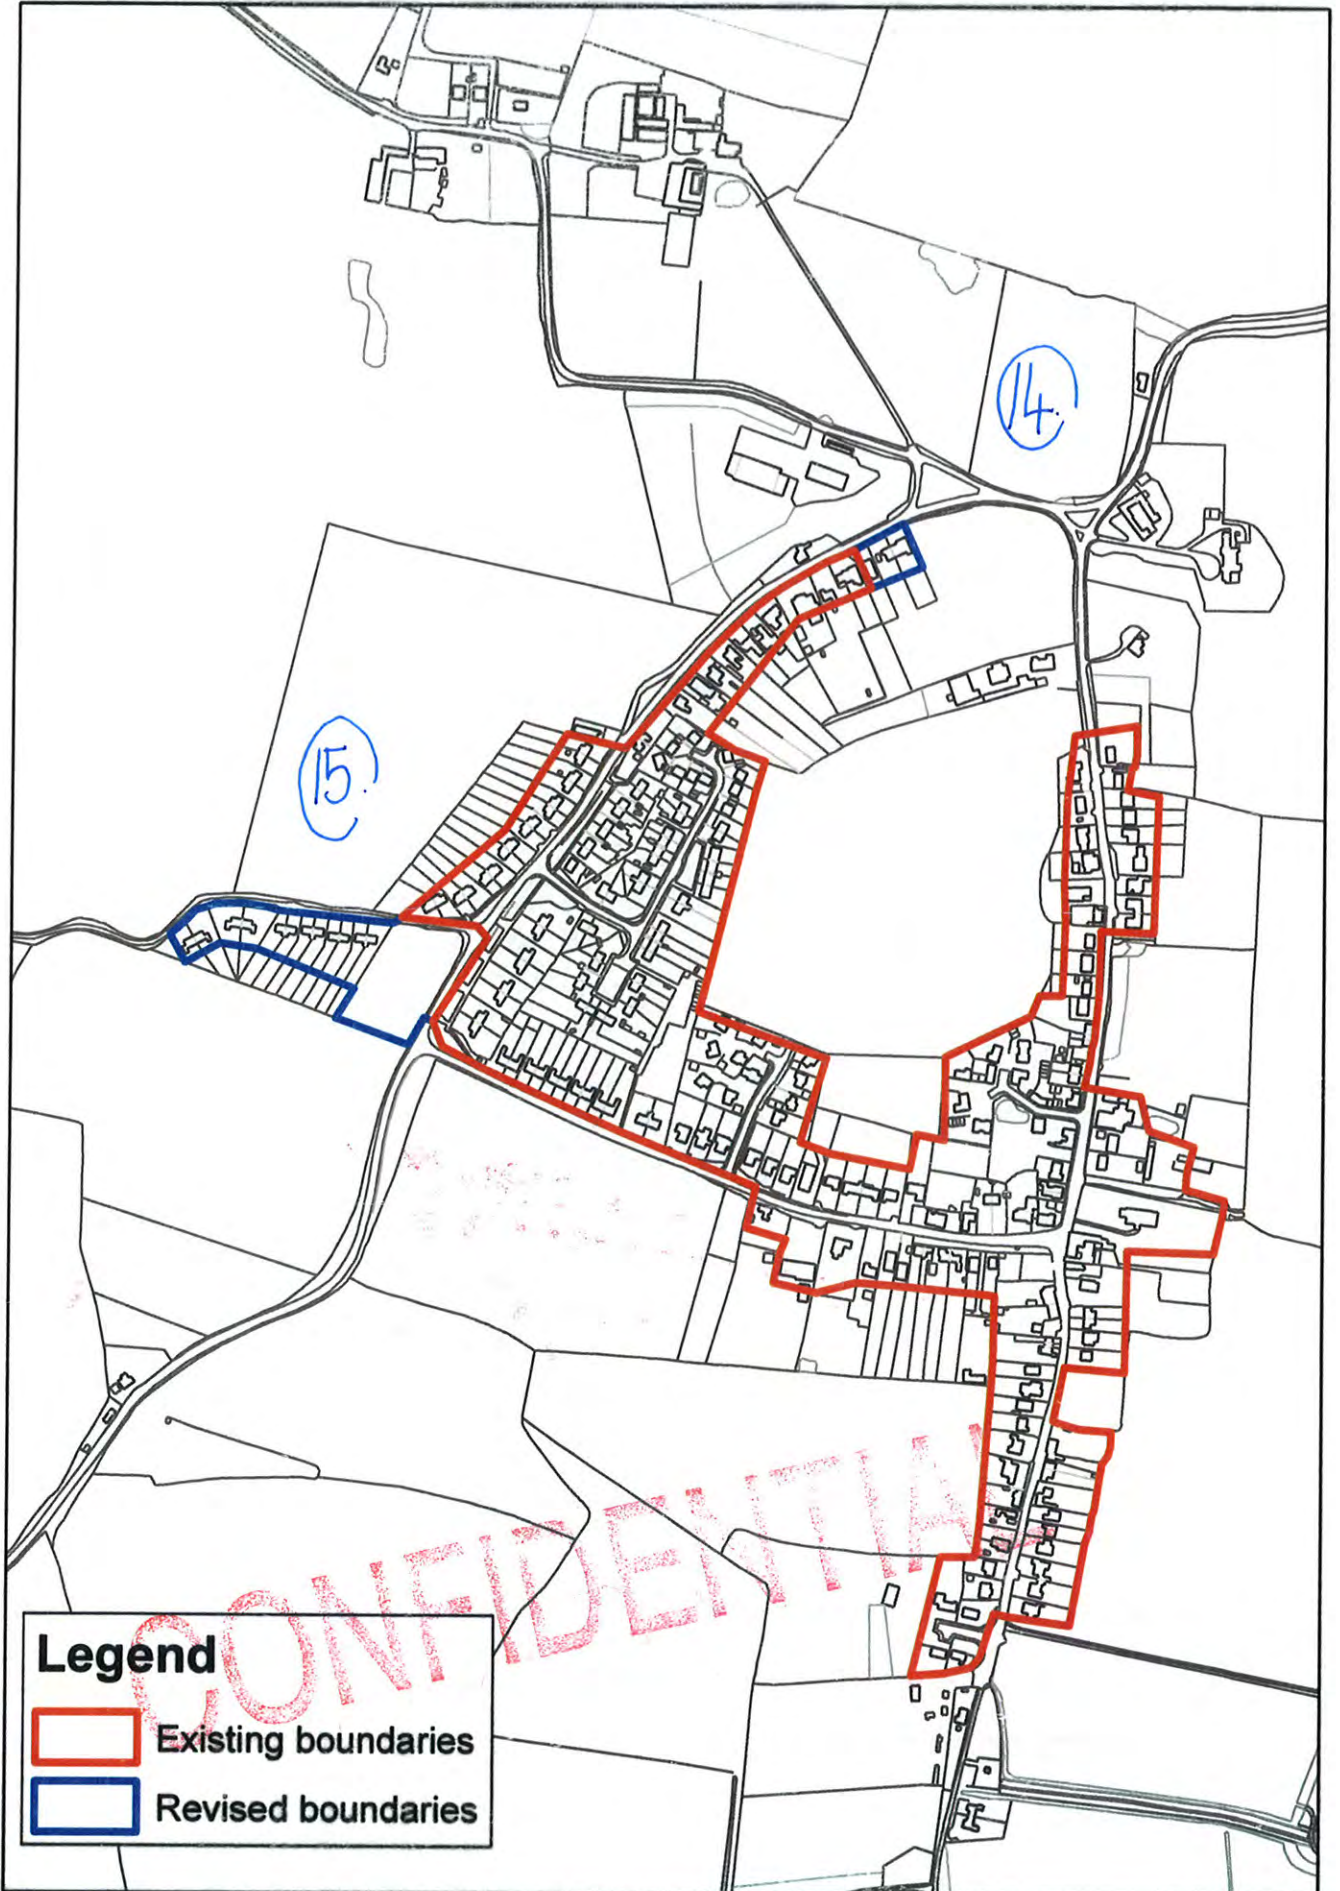

Burnham-on-Crouch South (1)

Legend

- Existing boundaries
- Revised boundaries

Burnham-on-Crouch South (2)

Legend

- Existing boundaries
- Revised boundaries

Cock Clarks

Cold Norton

Goldhanger

Great Totham North

Great Totham South

Heybridge

Heybridge Basin

Langford

Latchingdon

25

CONFIDENTIAL

Legend

- Existing boundaries
- Revised boundaries

Little Totham

Maldon

Mayland

Mundon

2) Separate Boundaries - North Farnbridge South and North.

-  Existing boundaries
-  Revised boundaries

Tolleshunt D'Arcy

Tolleshunt Knights

Tolleshunt Major

Wickham Bishops East

Wickham Bishops West

Woodham Mortimer

Woodham Mortimer West