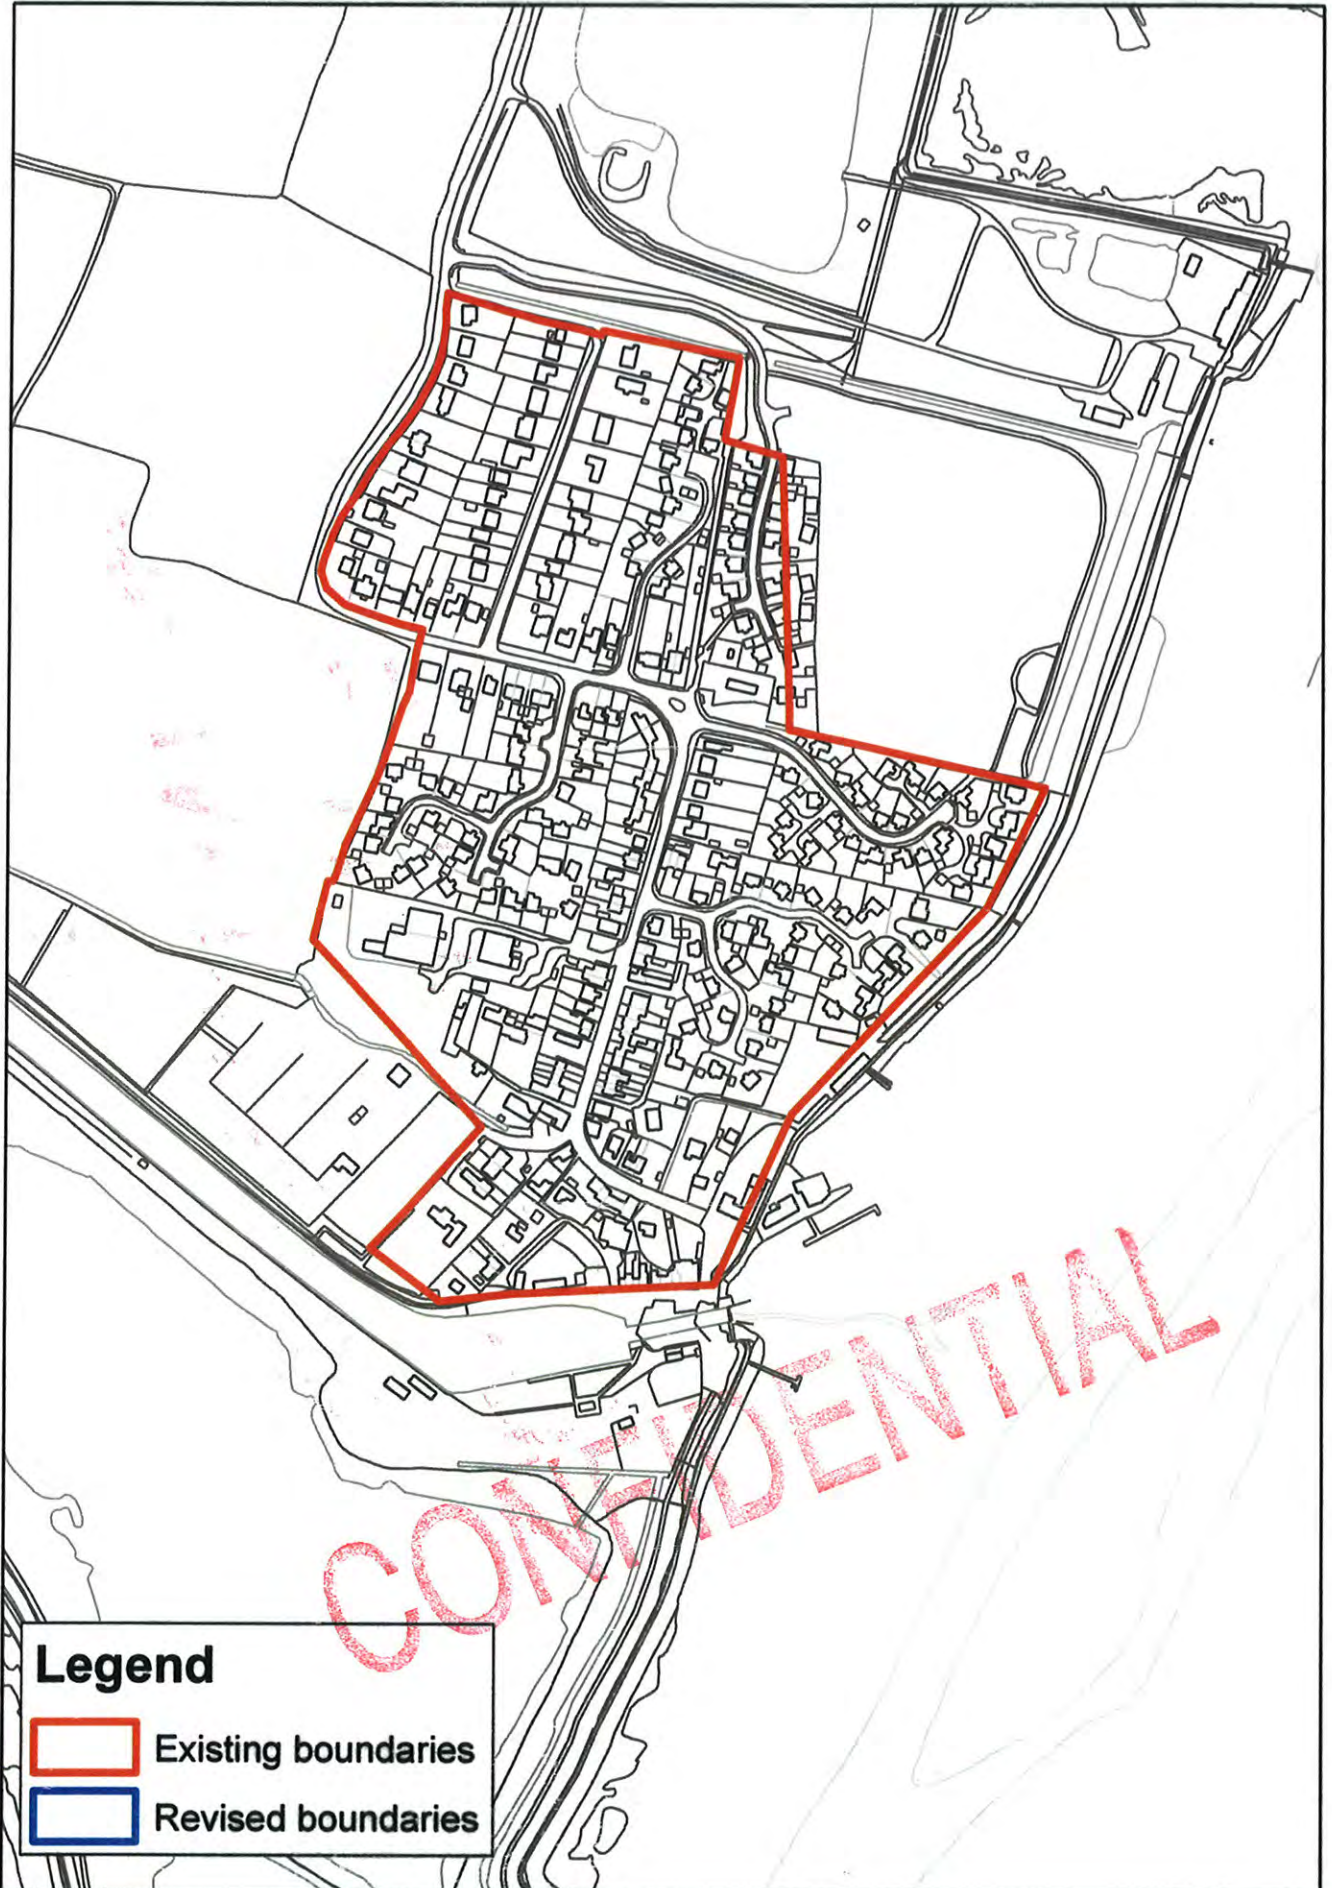

Heybridge Basin