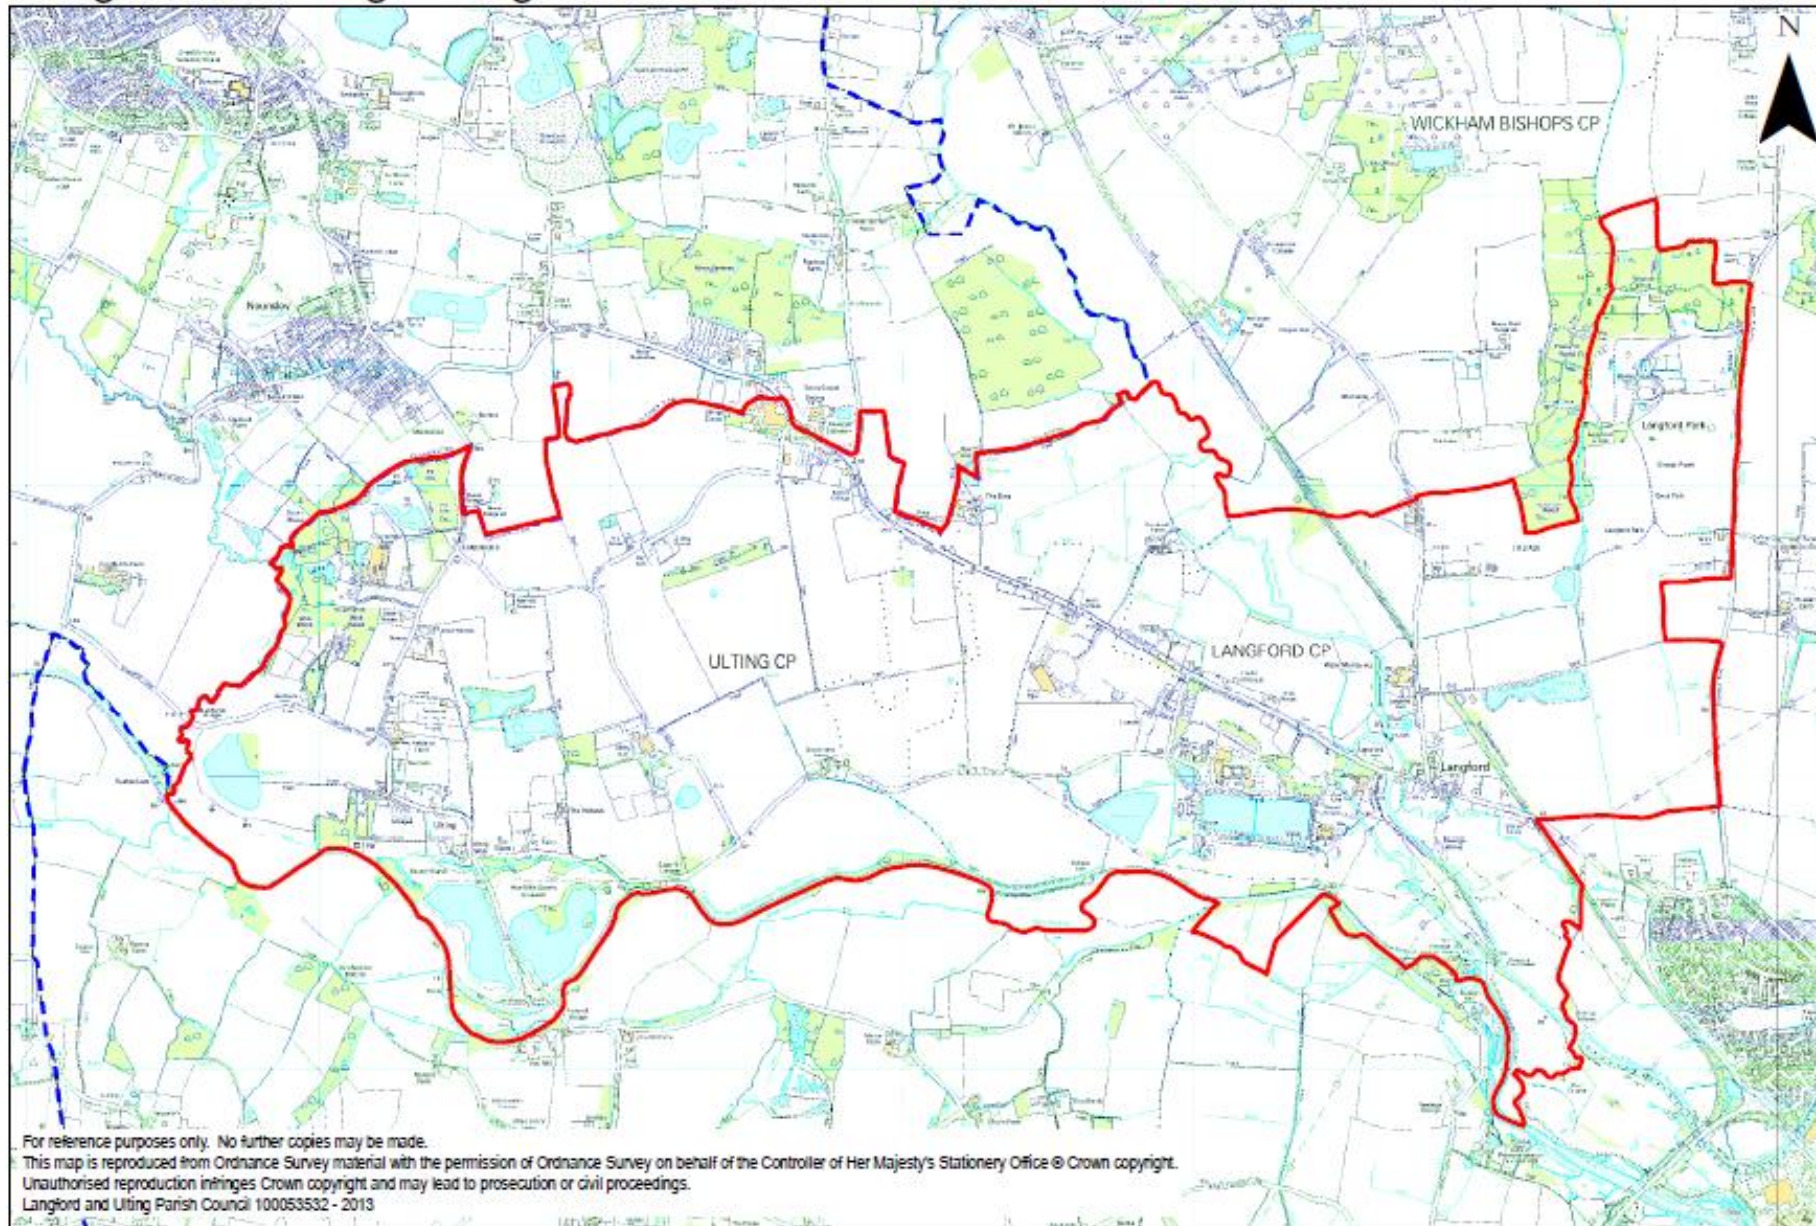

Langford & Ulting - Neighbourhood Plan

Map 1 – Langford & Ulting Neighbourhood Plan Designated Area

— Parish Boundary and Neighbourhood Area